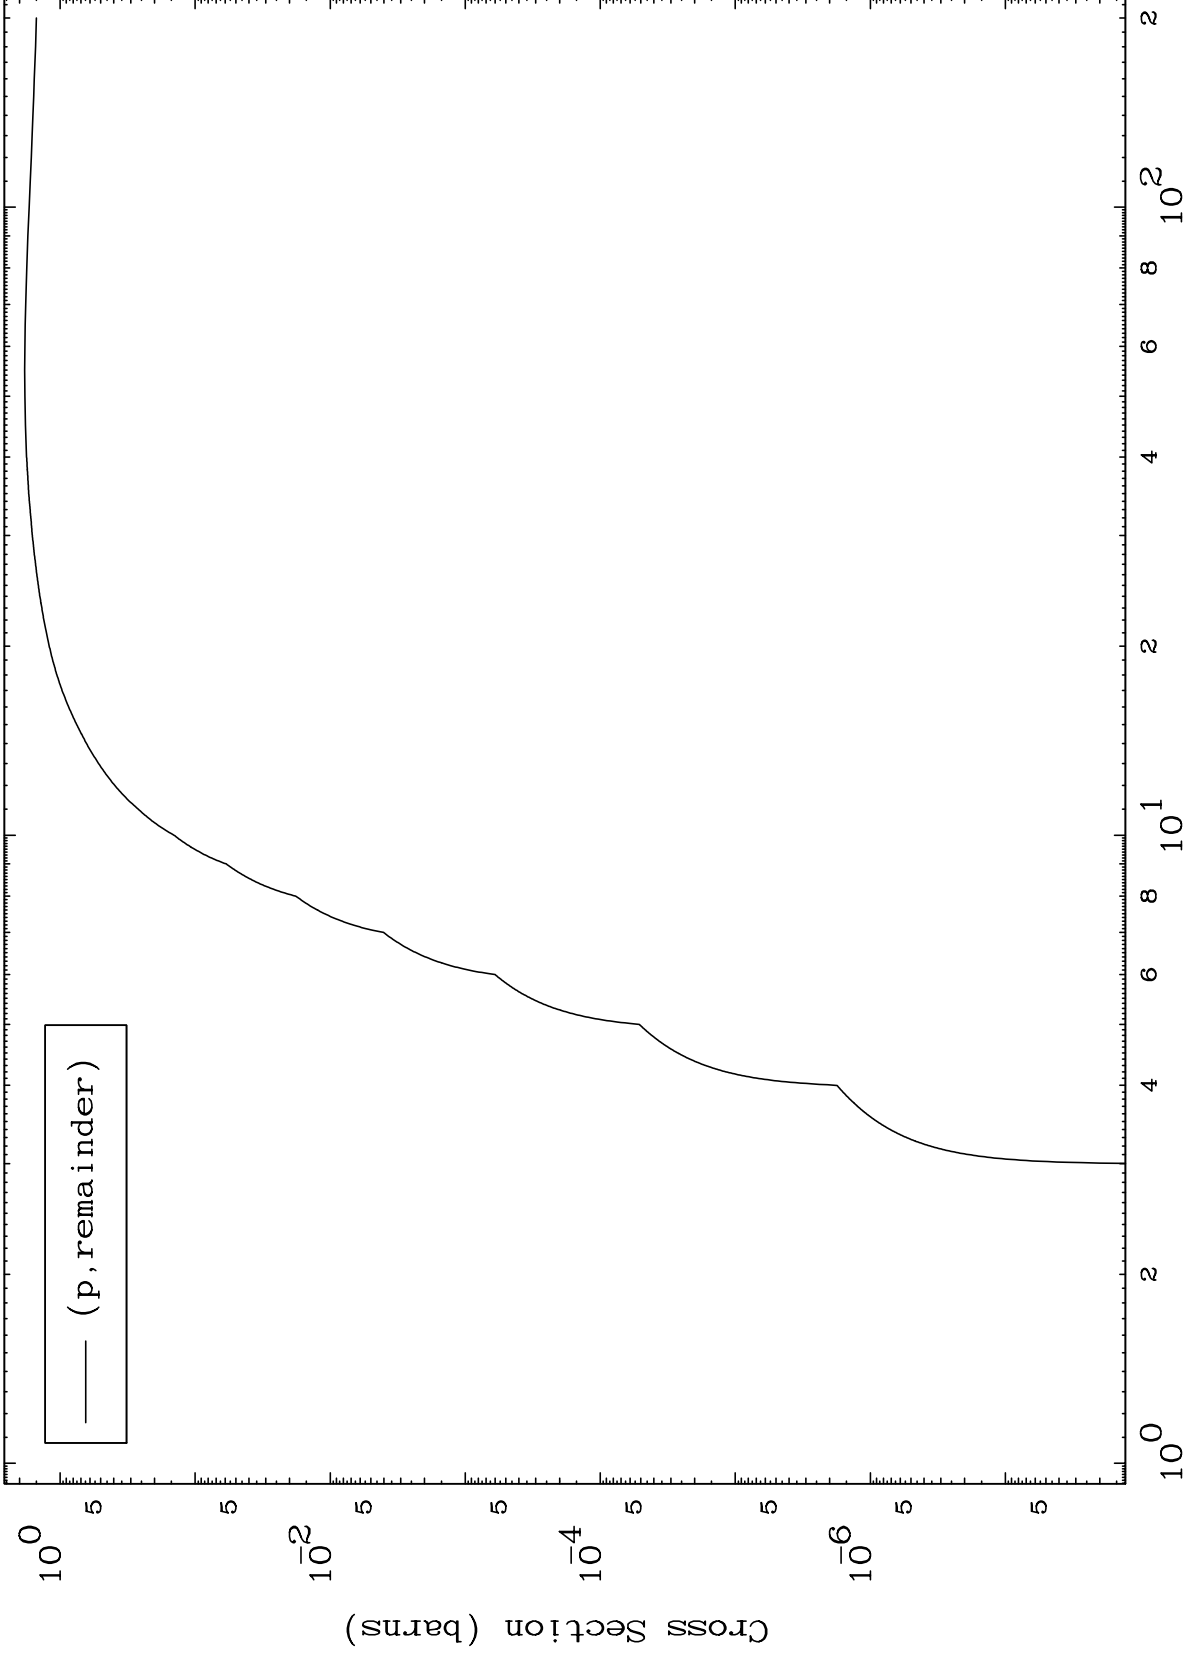

Press Mouse Button to Start

MAT 7789

Proton Major

78-Pt-178

0 Kelvin Cross Sections

Incident Energy (MeV)

78-Pt-178