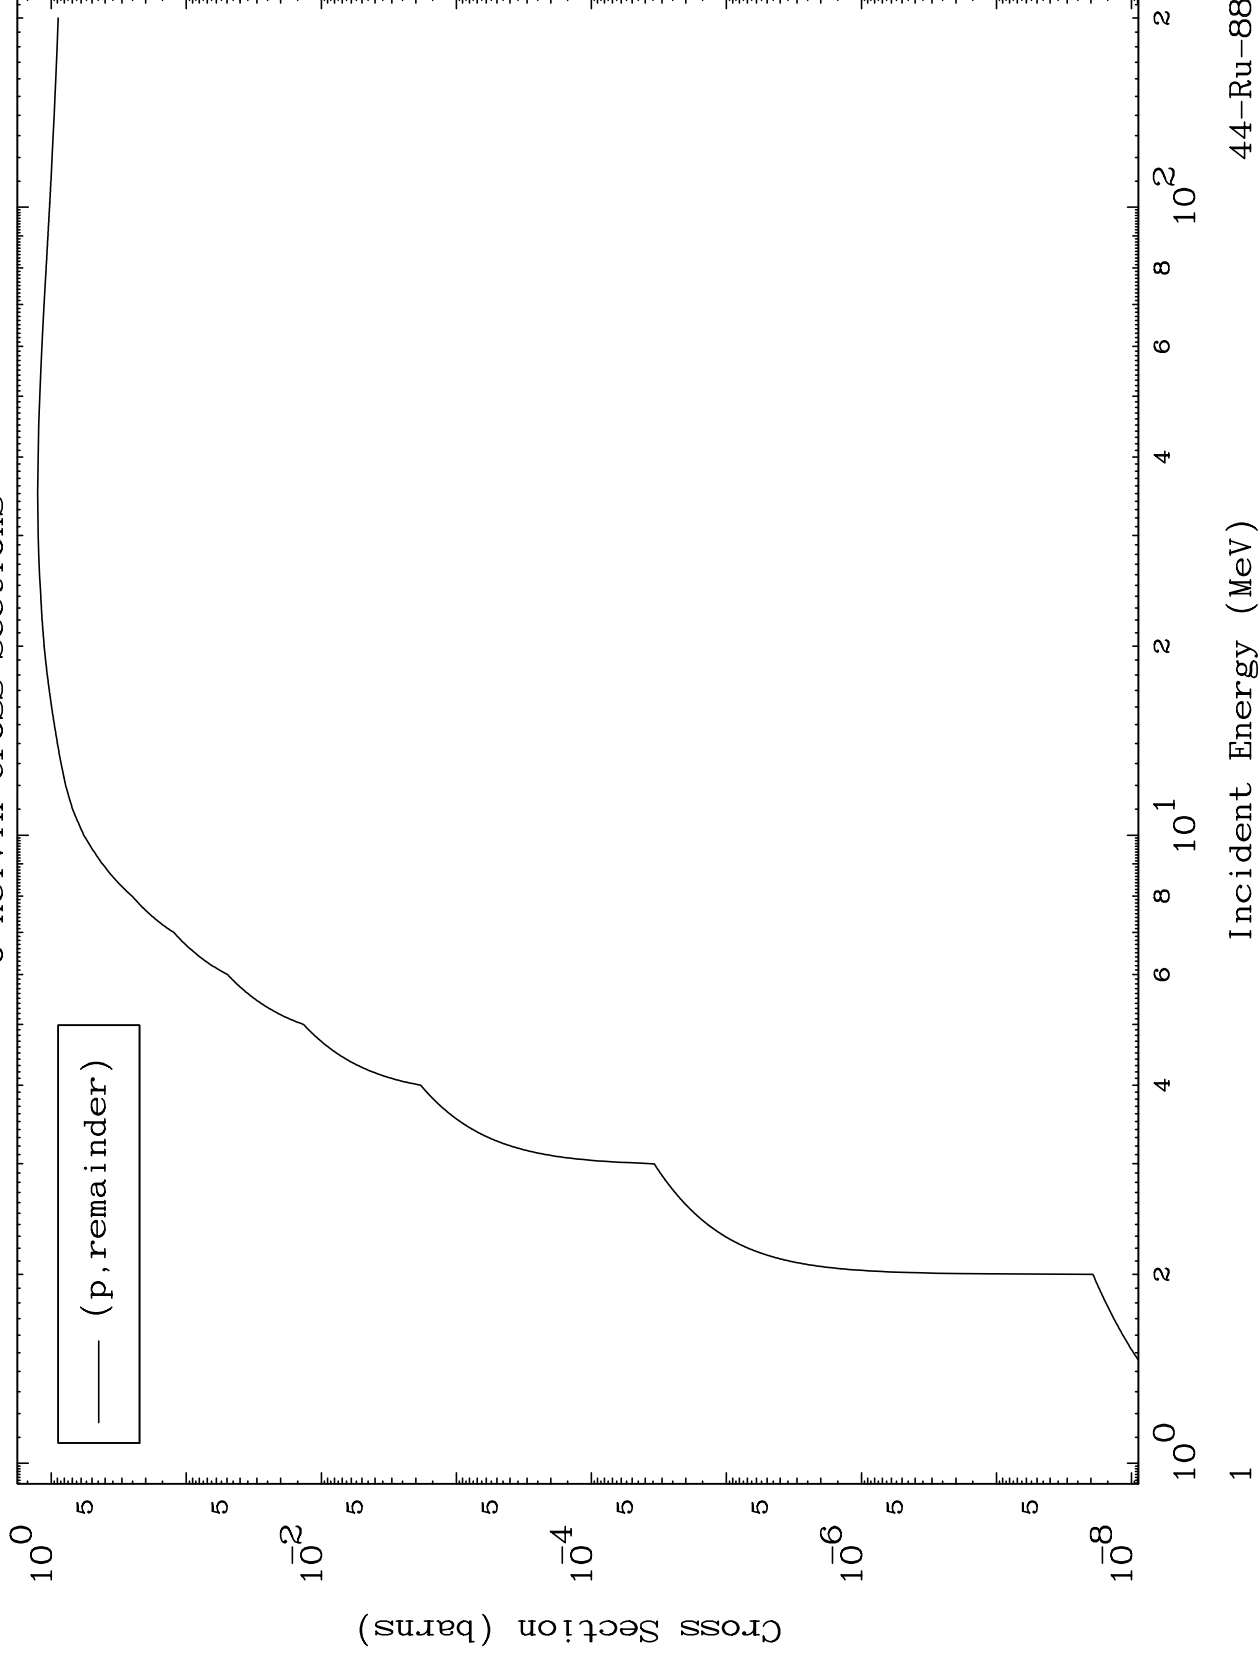

Press Mouse Button to Start

MAT 4401

Proton Major  
0 Kelvin Cross Sections

44-Ru-88

44-Ru-88