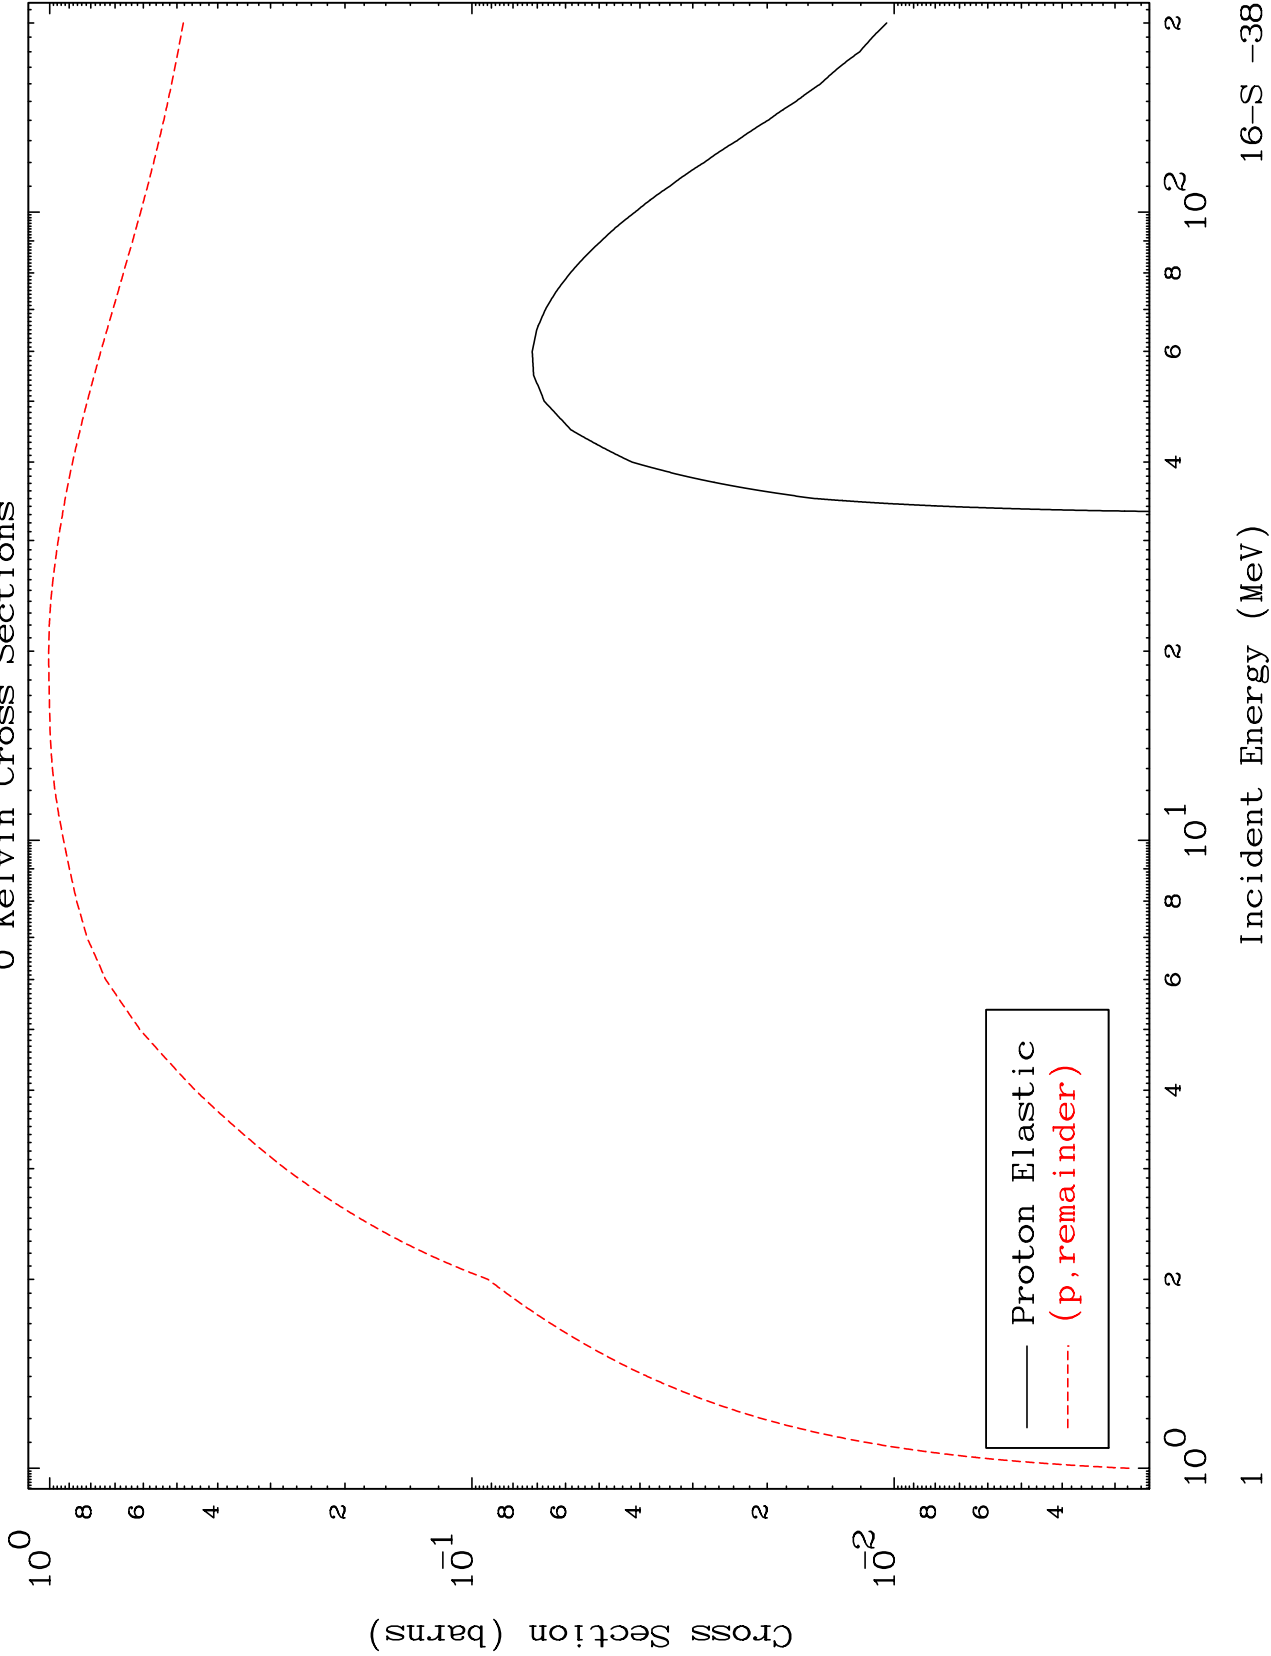

Press Mouse Button to Start

MAT 1643

Proton Major

16-S -38

0 Kelvin Cross Sections

16-S -38