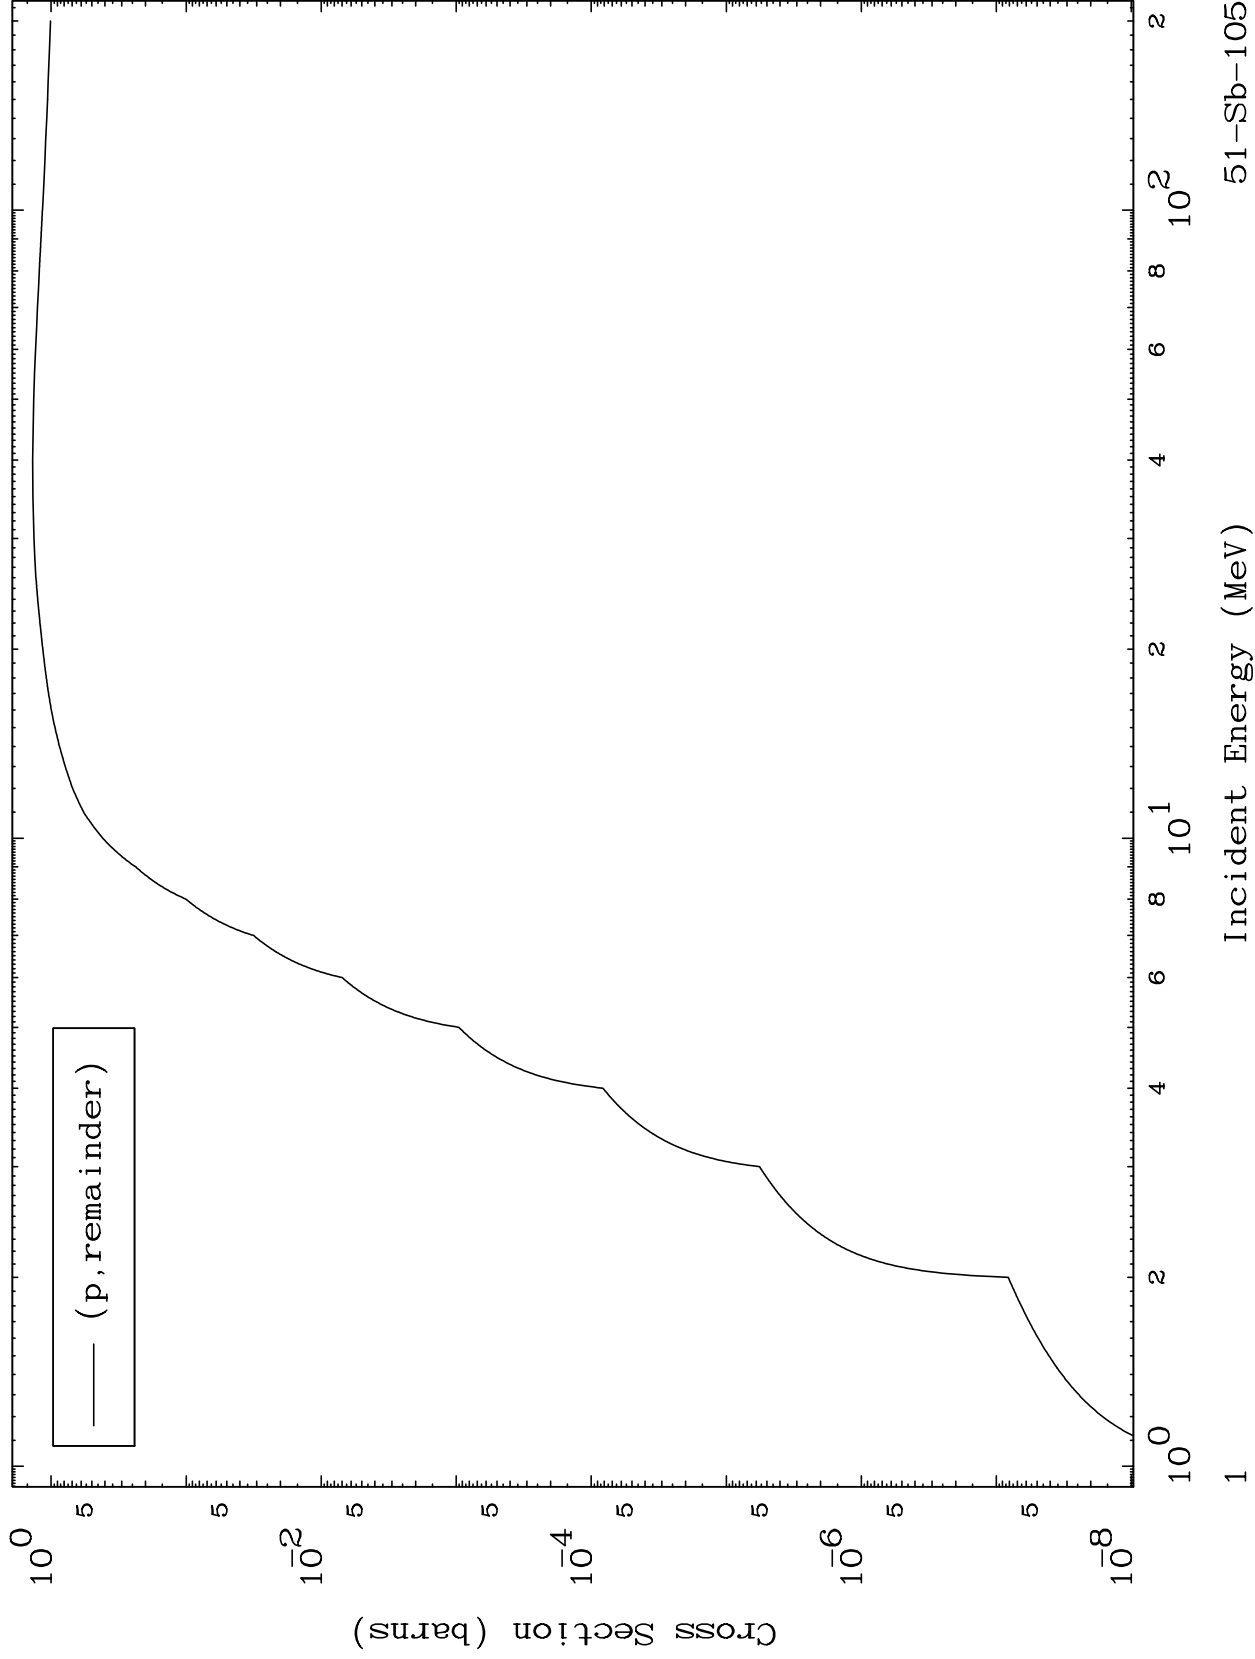

Press Mouse Button to Start

MAT 50777

Proton Major
0 Kelvin Cross Sections

51-Sb-105

51-Sb-105