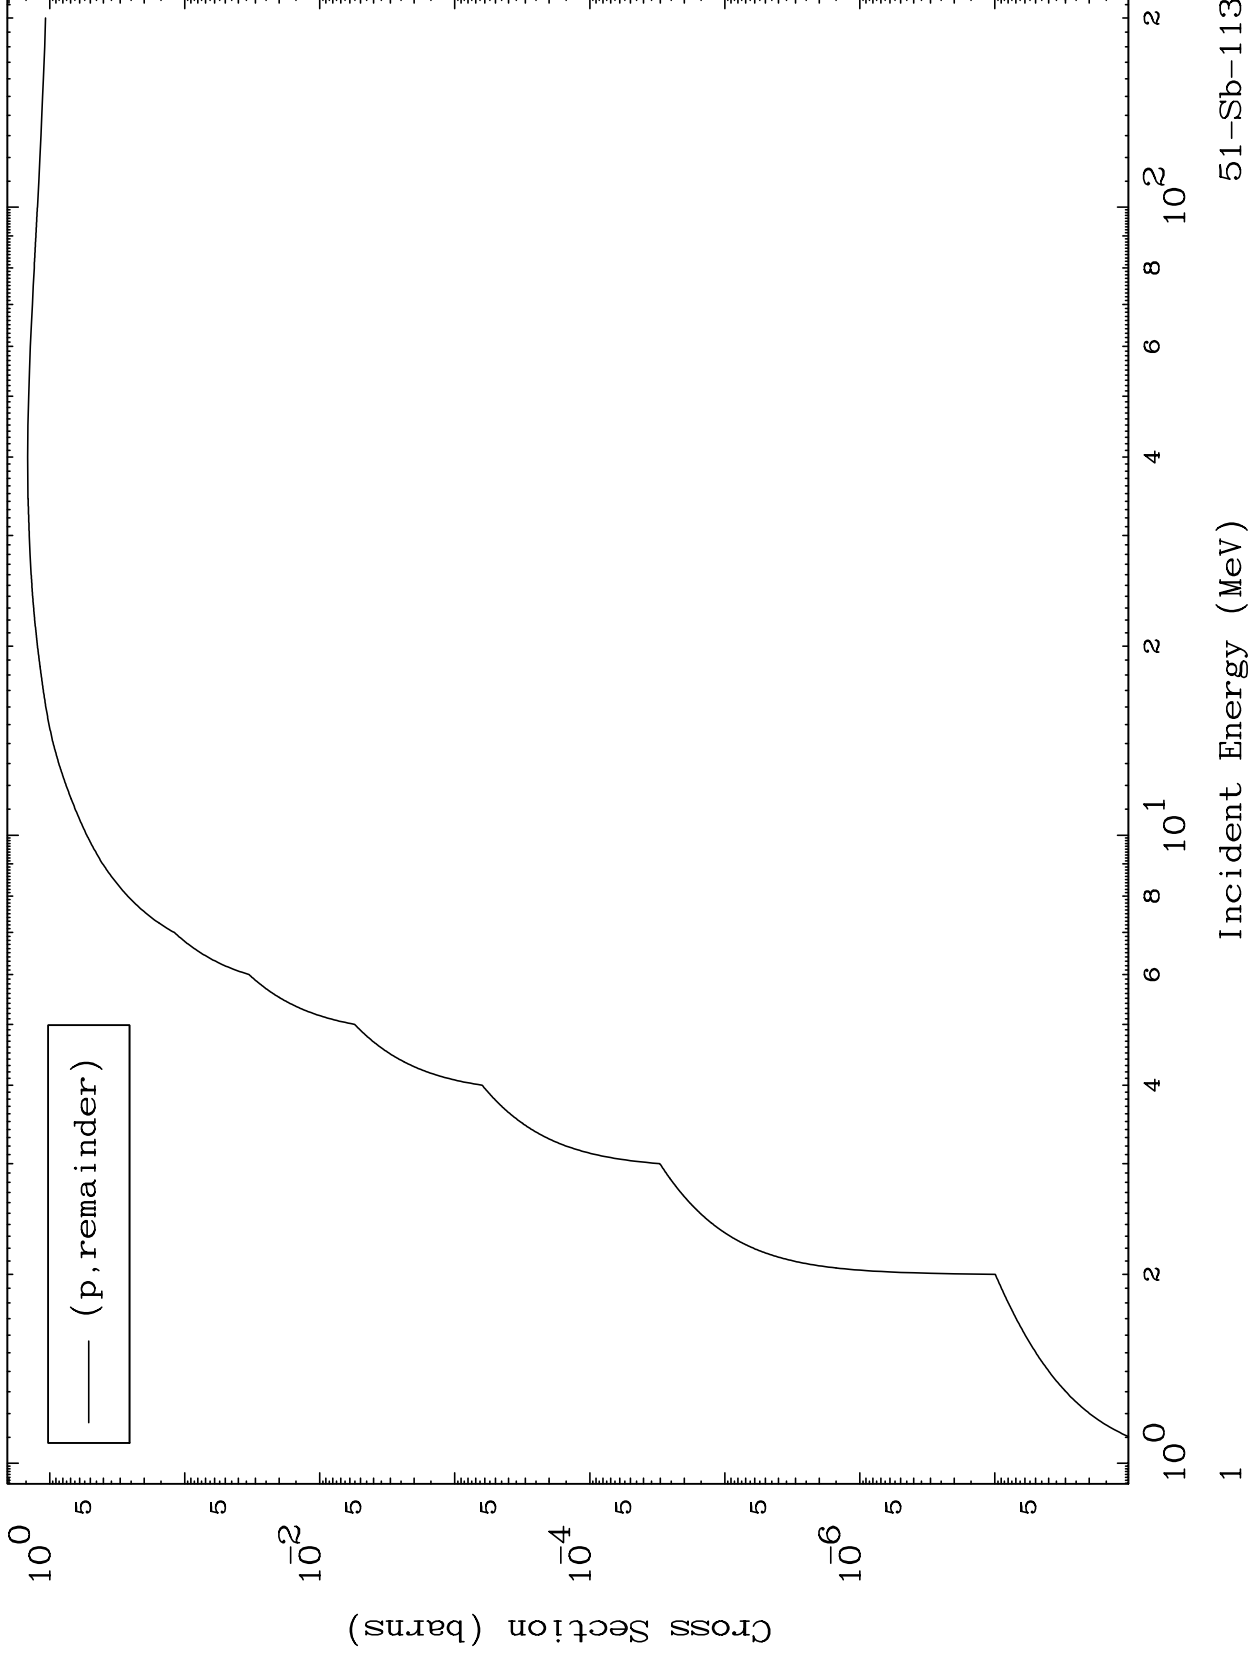

Press Mouse Button to Start

MAT 5101

Proton Major

51-Sb-113

0 Kelvin Cross Sections

51-Sb-113