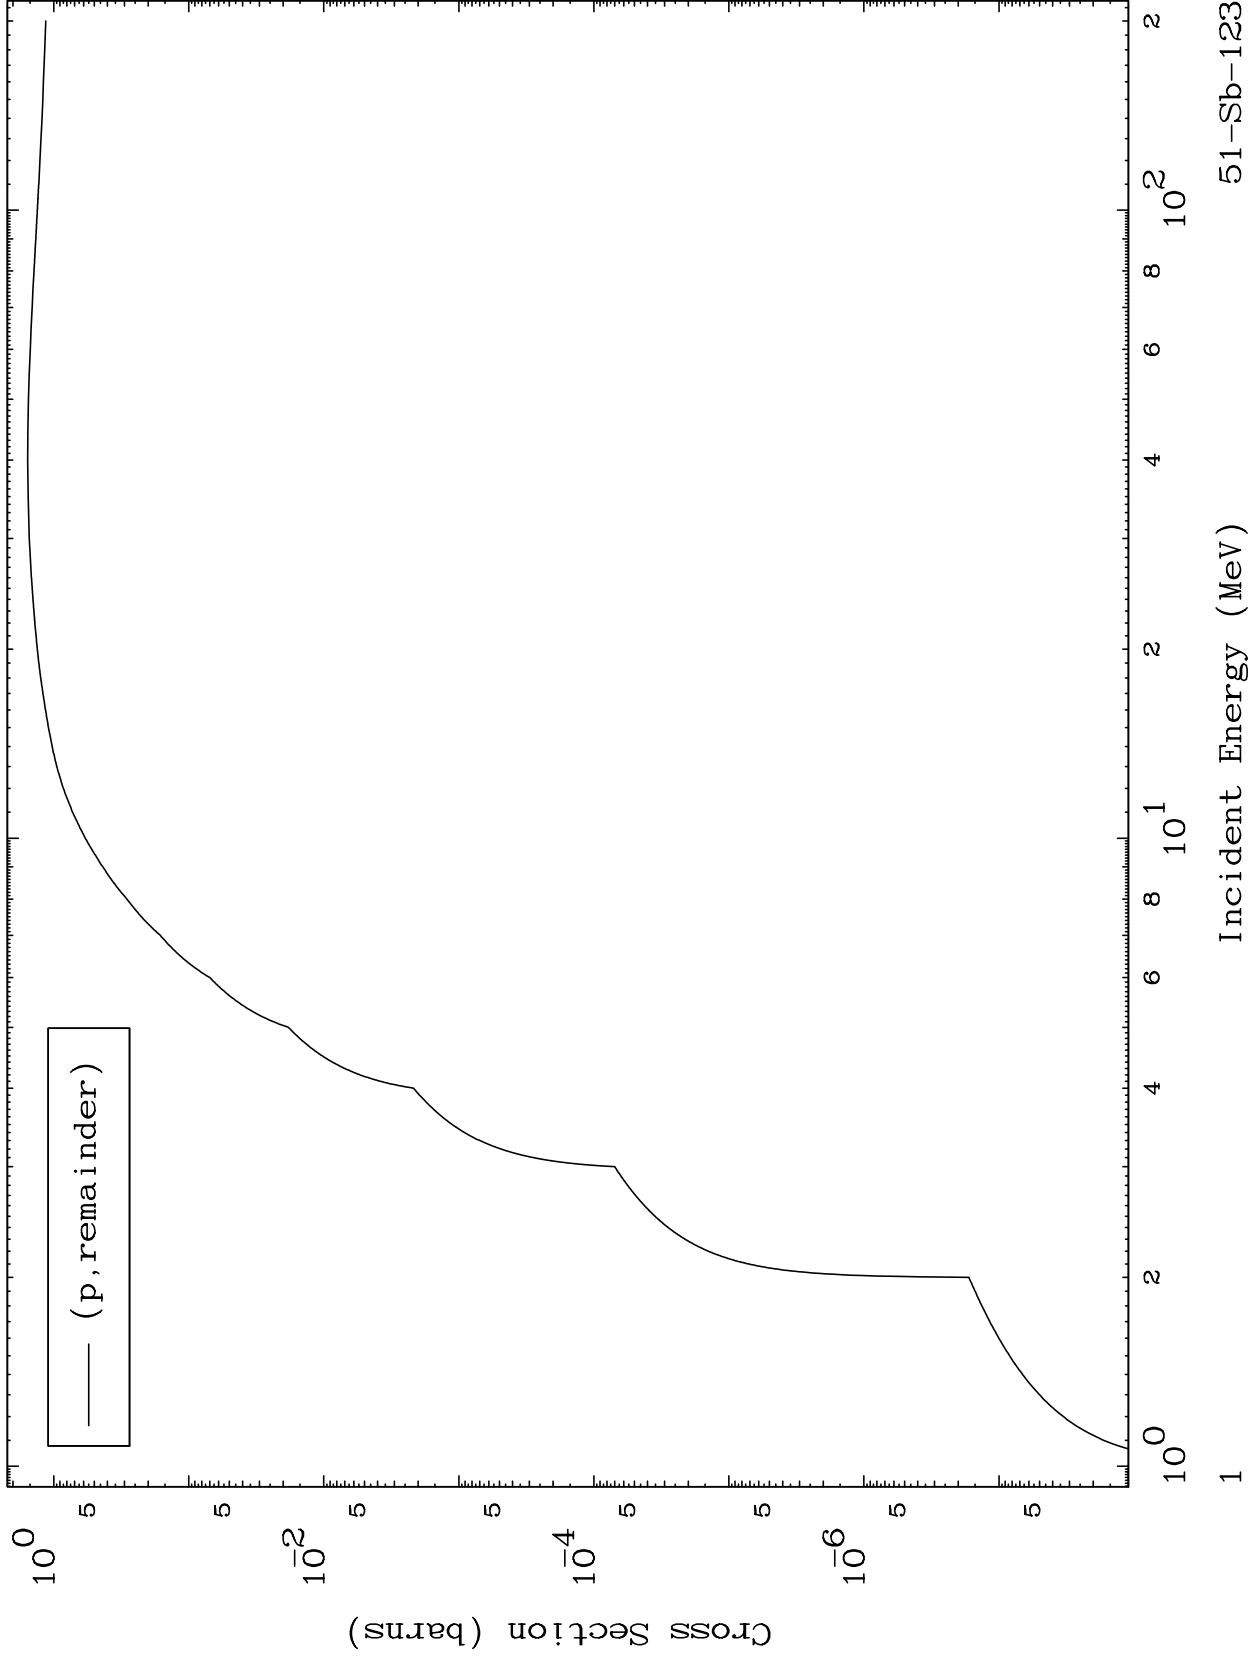

Press Mouse Button to Start

MAT 5131

Proton Major
0 Kelvin Cross Sections

51-Sb-123

51-Sb-123