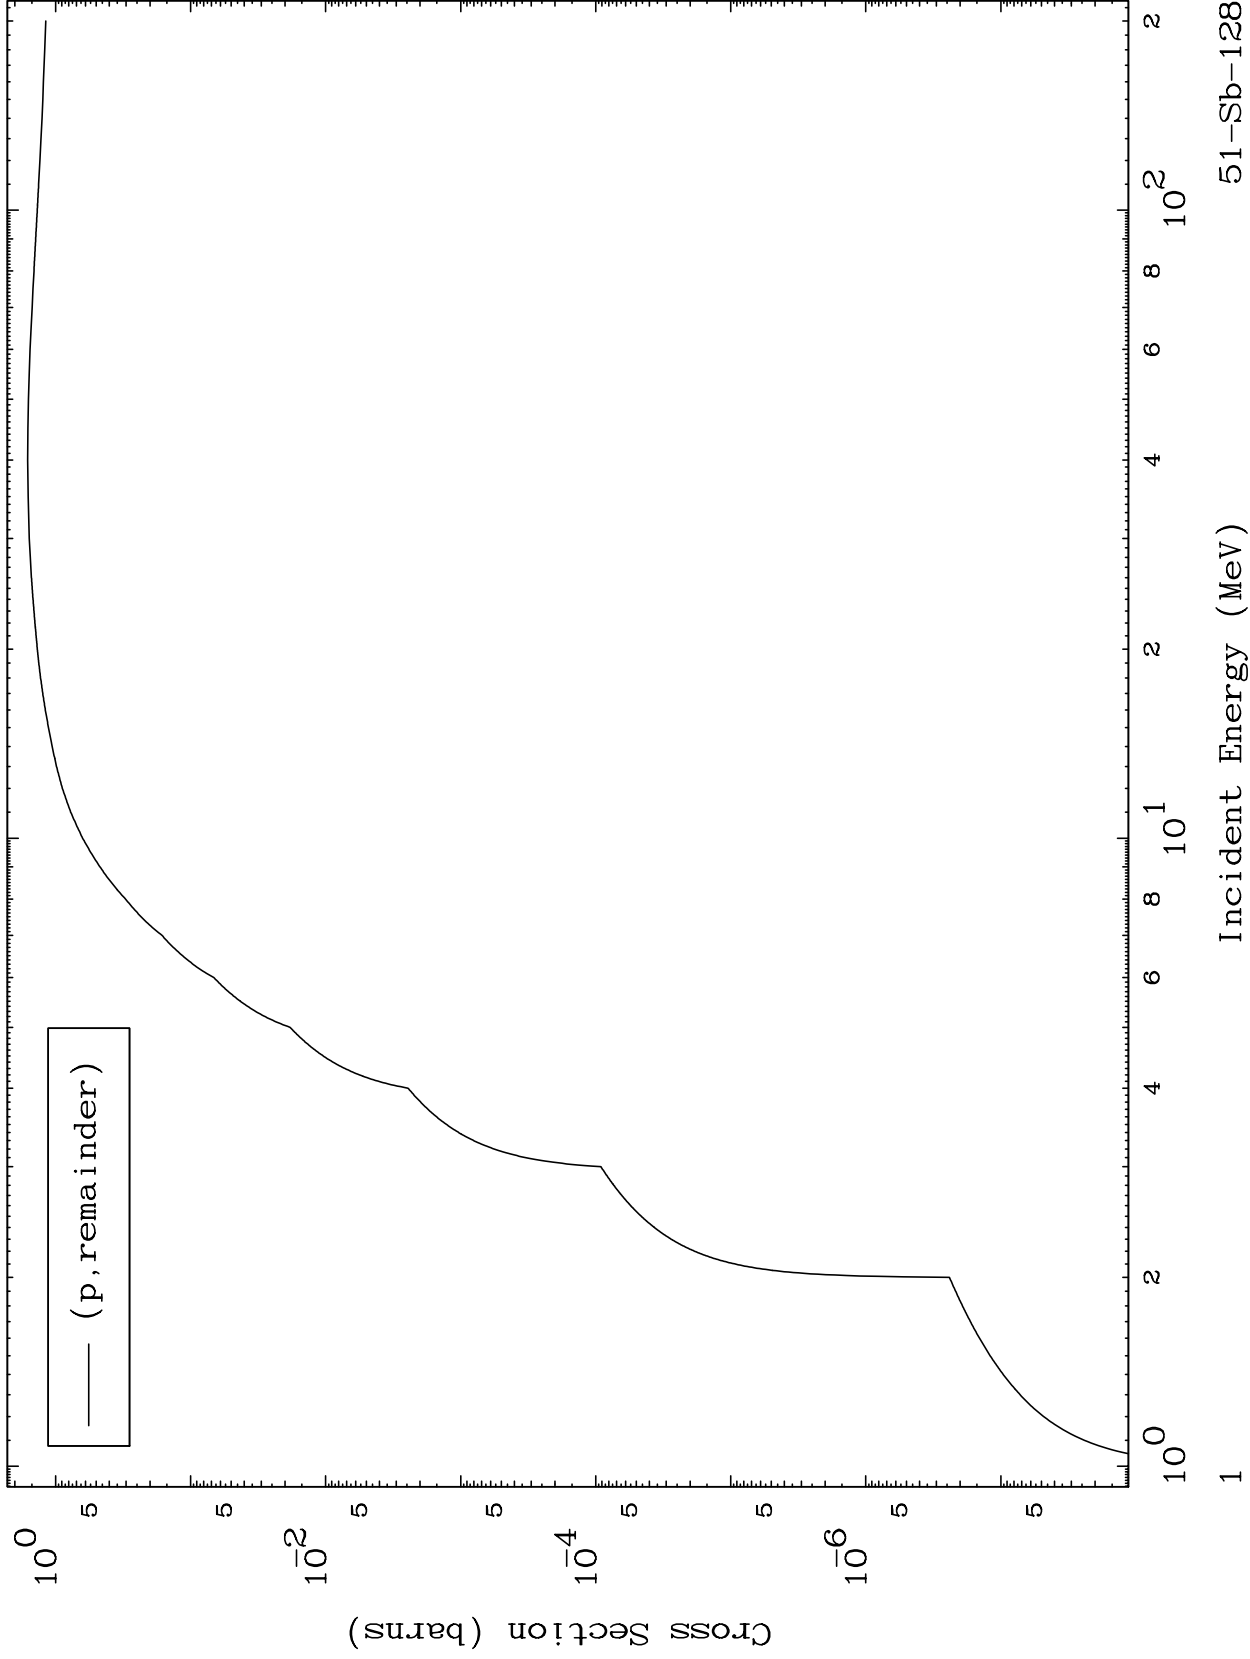

Press Mouse Button to Start

MAT 5147

Proton Major
0 Kelvin Cross Sections

51-Sb-128

51-Sb-128