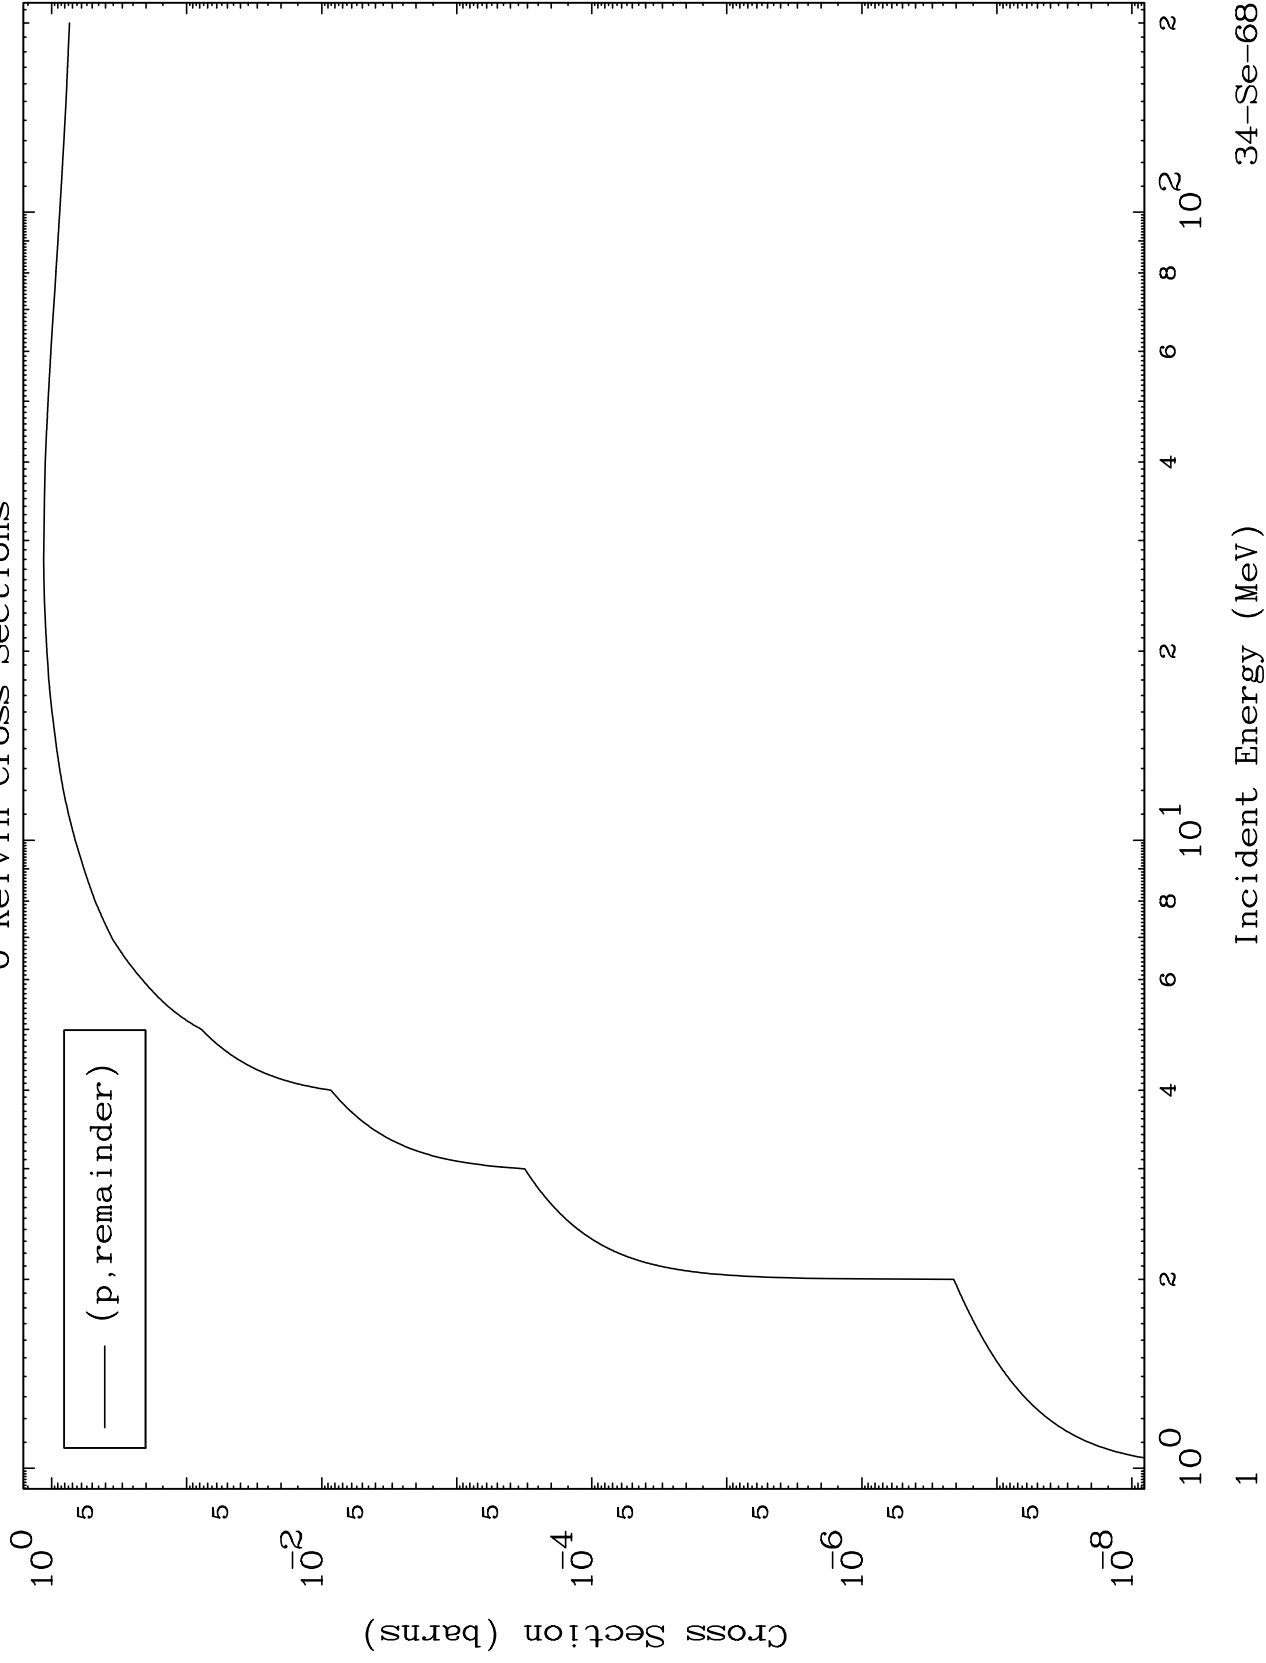

Press Mouse Button to Start

MAT 3407

Proton Major
0 Kelvin Cross Sections

³⁴Se-68

³⁴Se-68