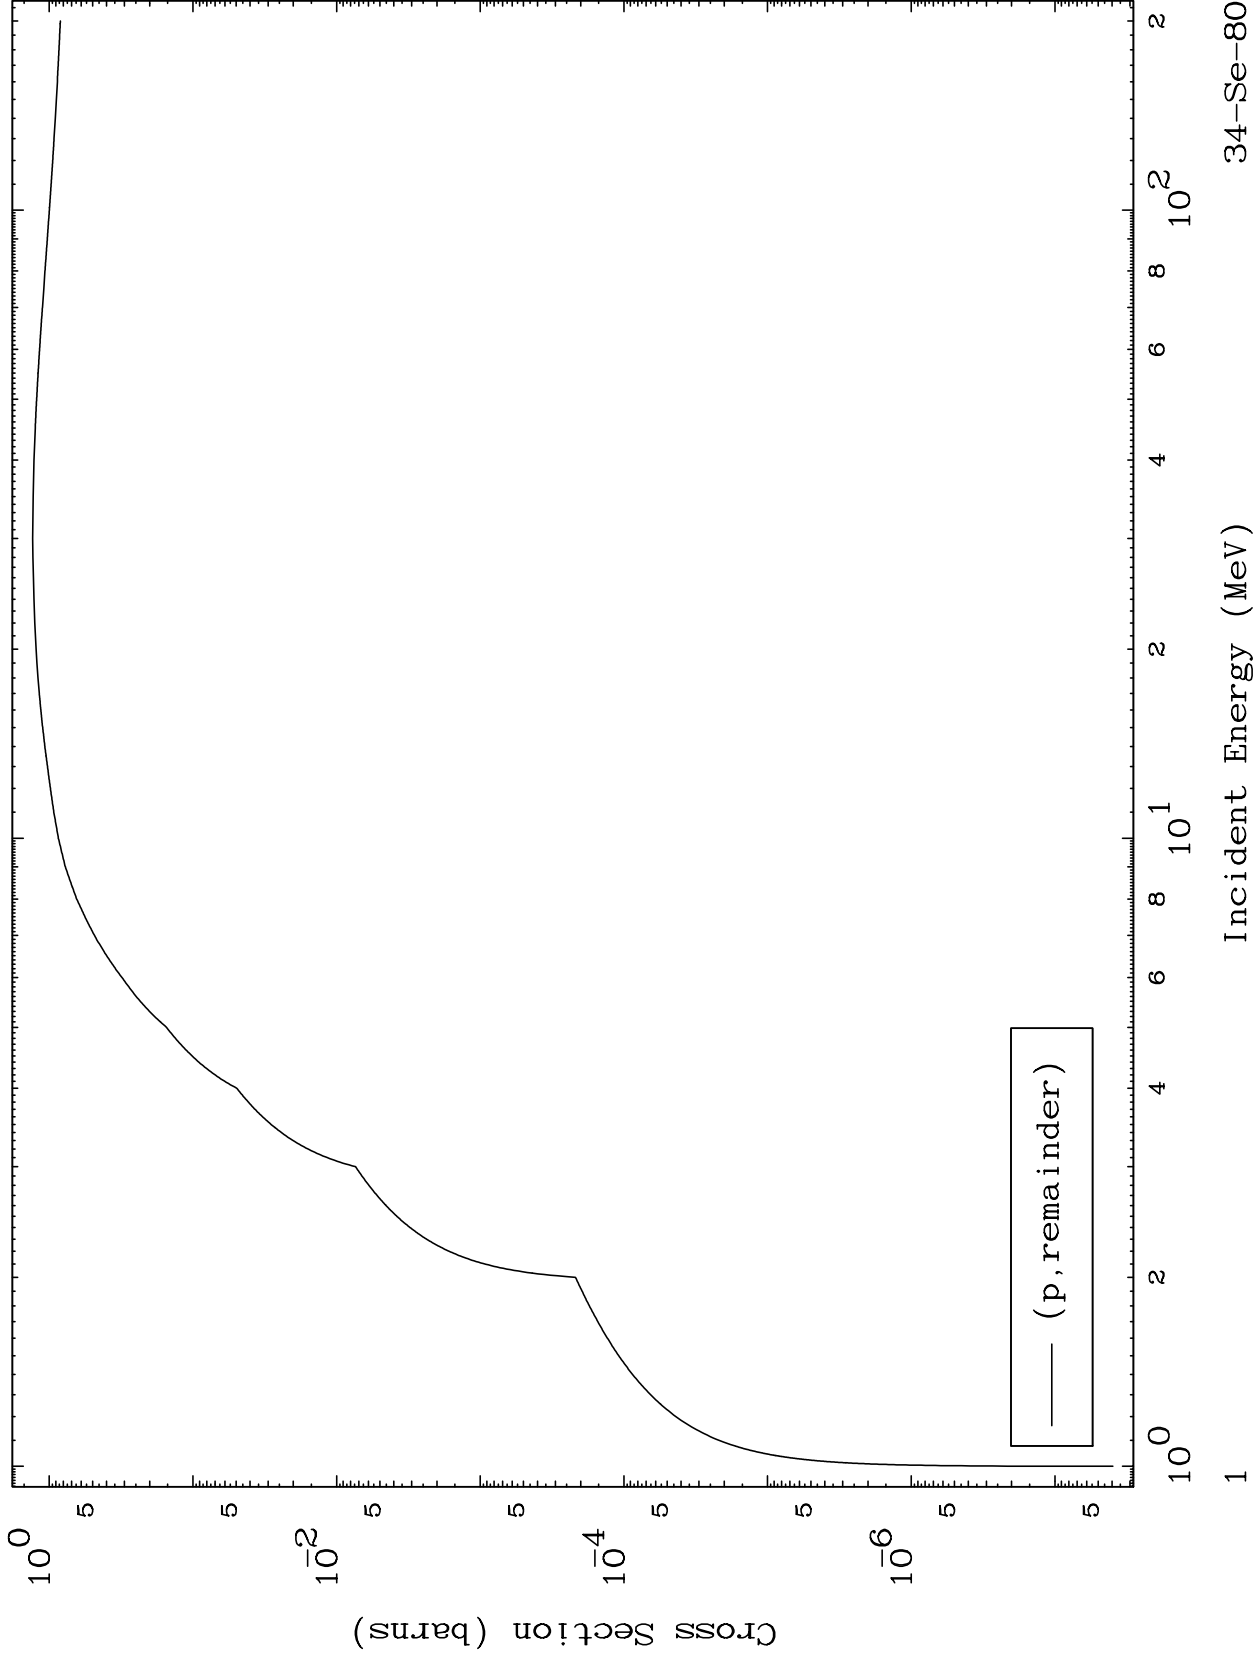

Press Mouse Button to Start

MAT 3443

Proton Major
0 Kelvin Cross Sections

³⁴Se-80

³⁴Se-80