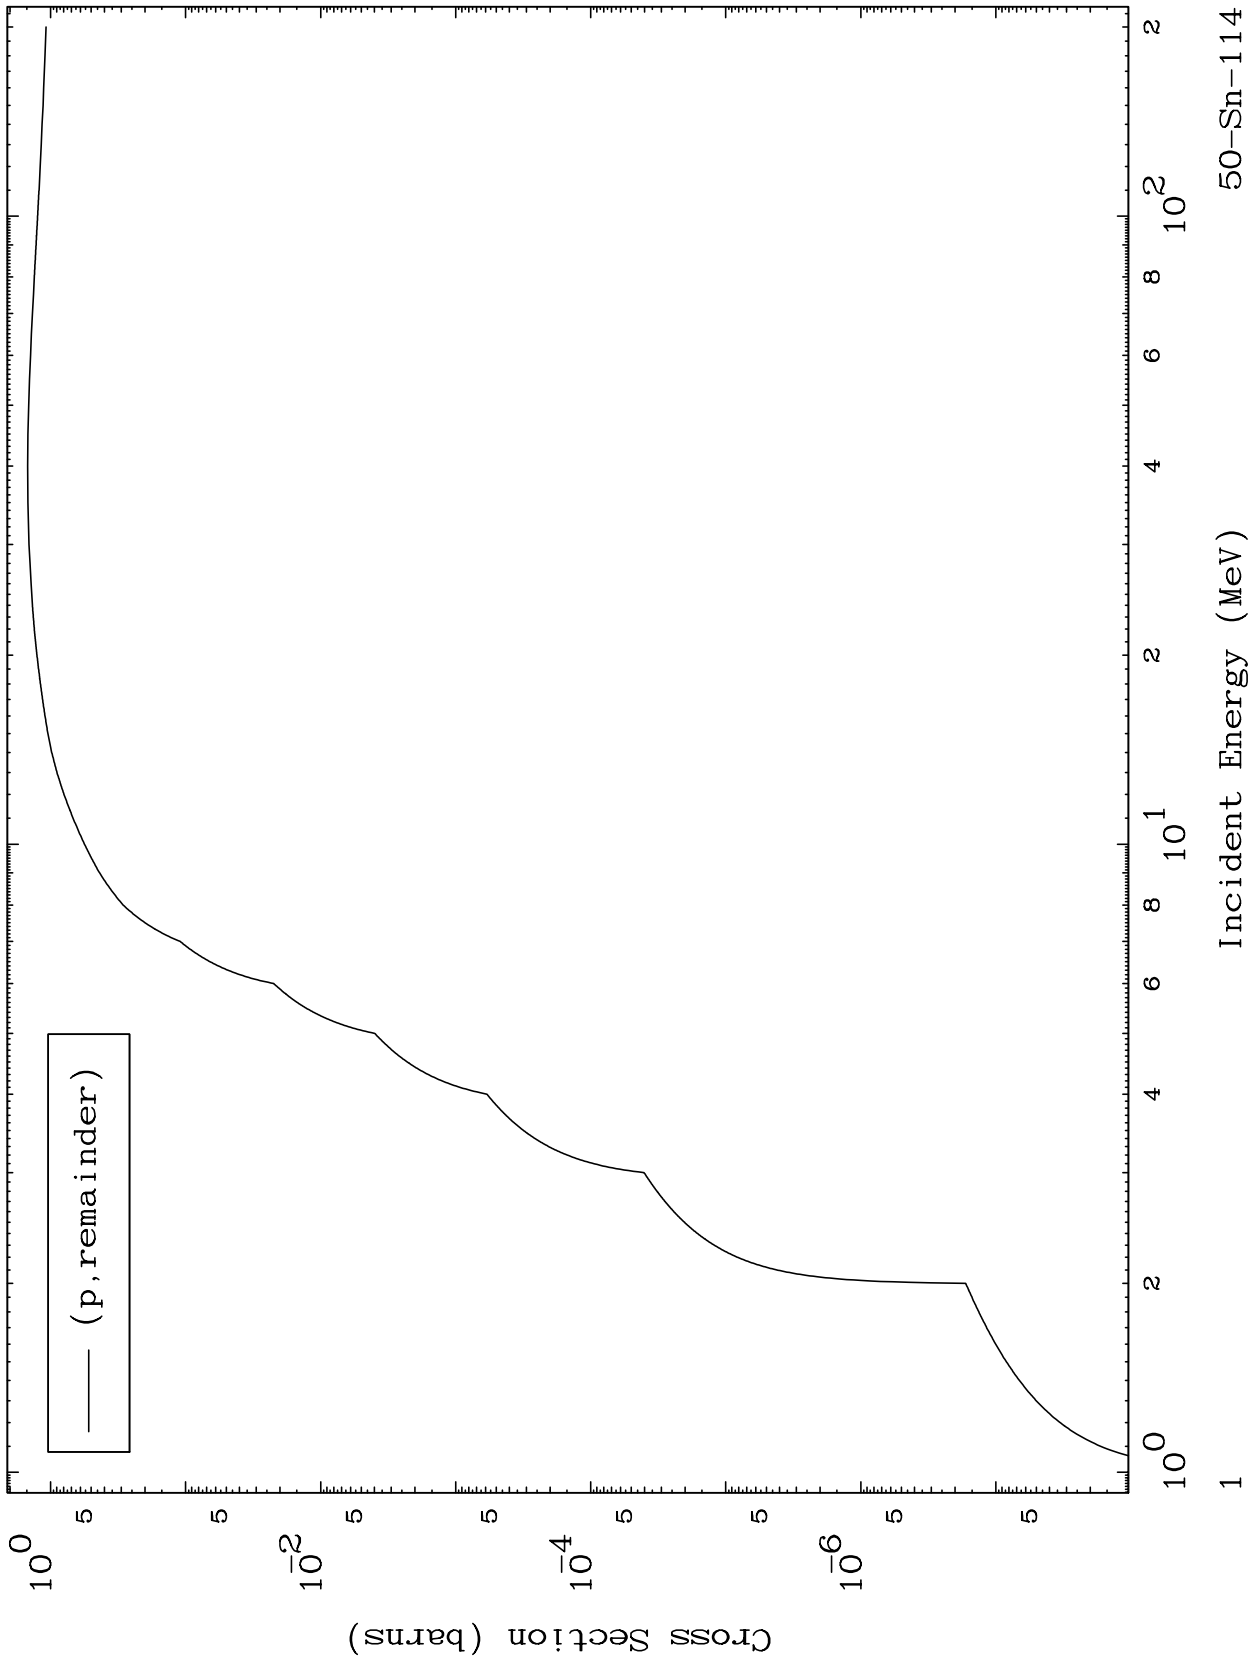

Press Mouse Button to Start

MAT 5031

Proton Major
0 Kelvin Cross Sections

50-Sn-114

50-Sn-114