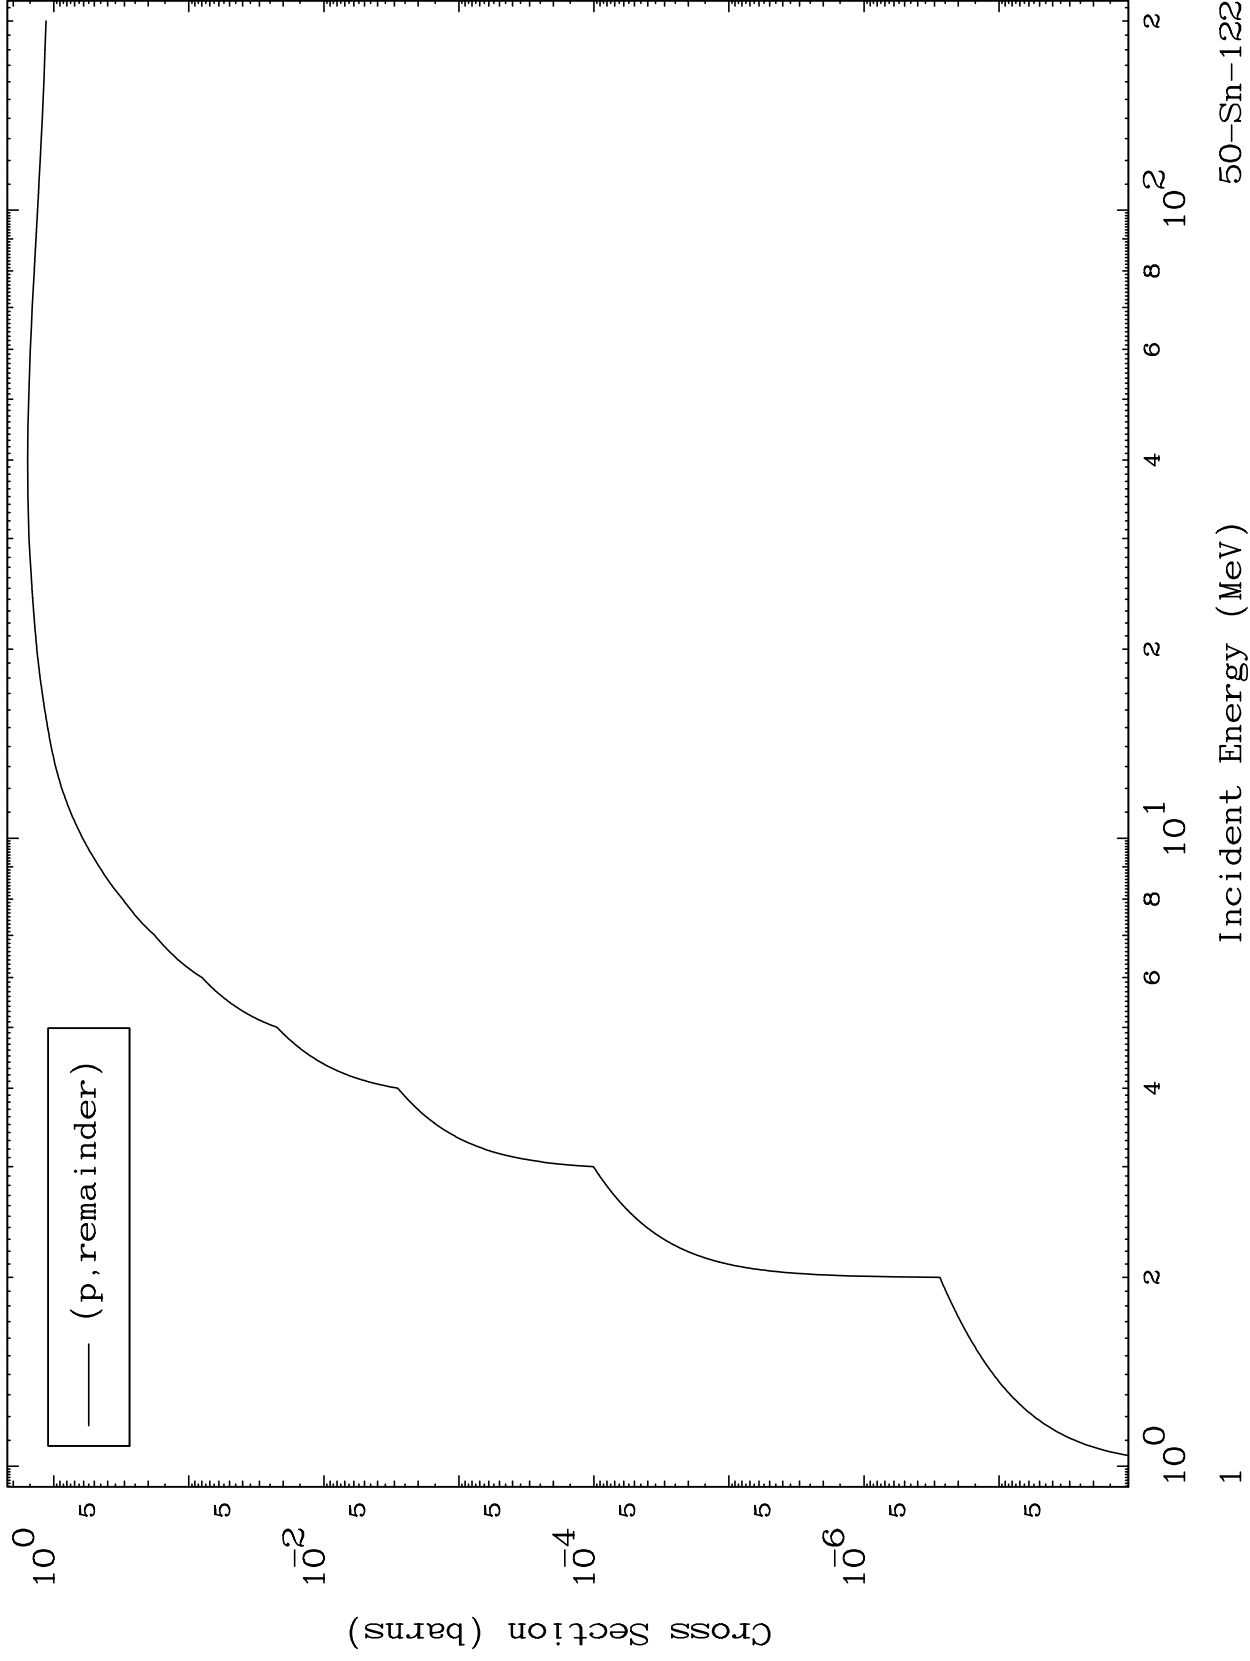

Press Mouse Button to Start

MAT 5055

Proton Major
0 Kelvin Cross Sections

50-Sn-122

50-Sn-122