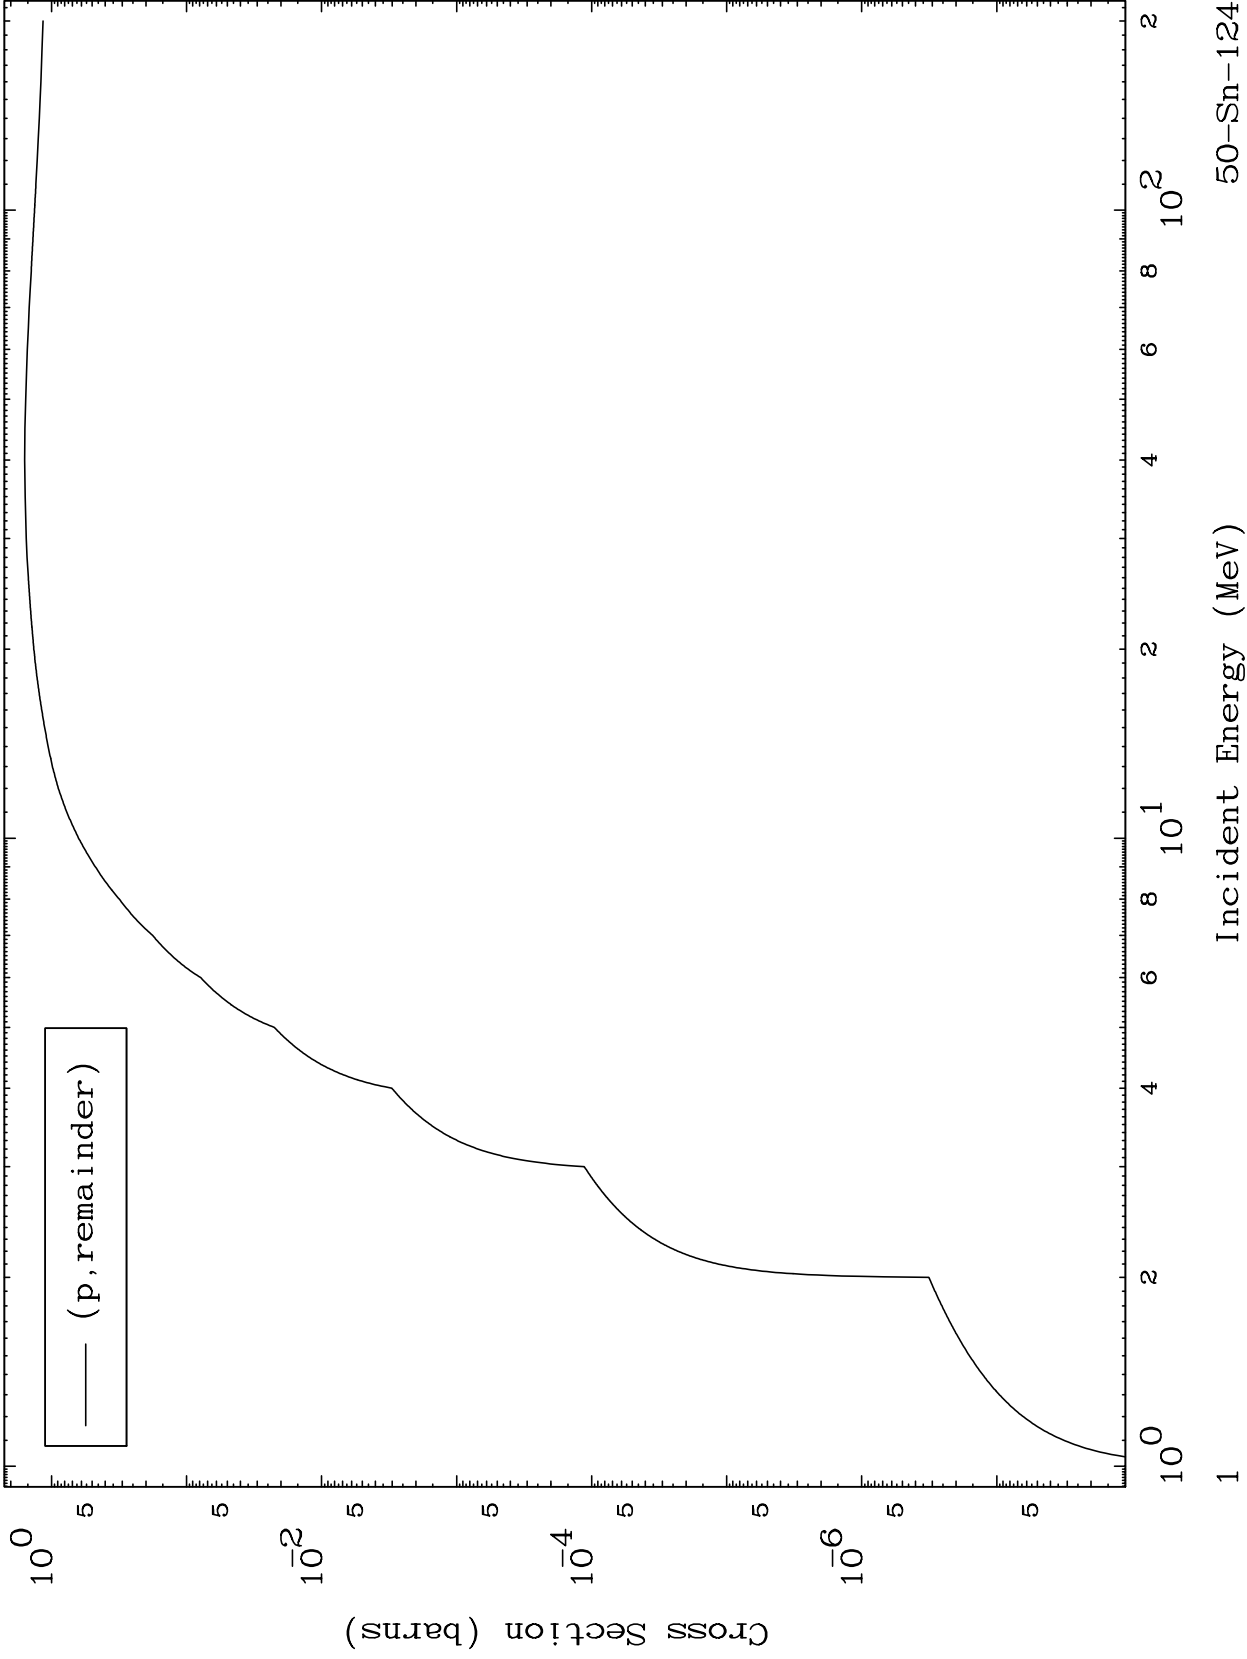

Press Mouse Button to Start

MAT 5061

Proton Major
0 Kelvin Cross Sections

50-Sn-124

50-Sn-124