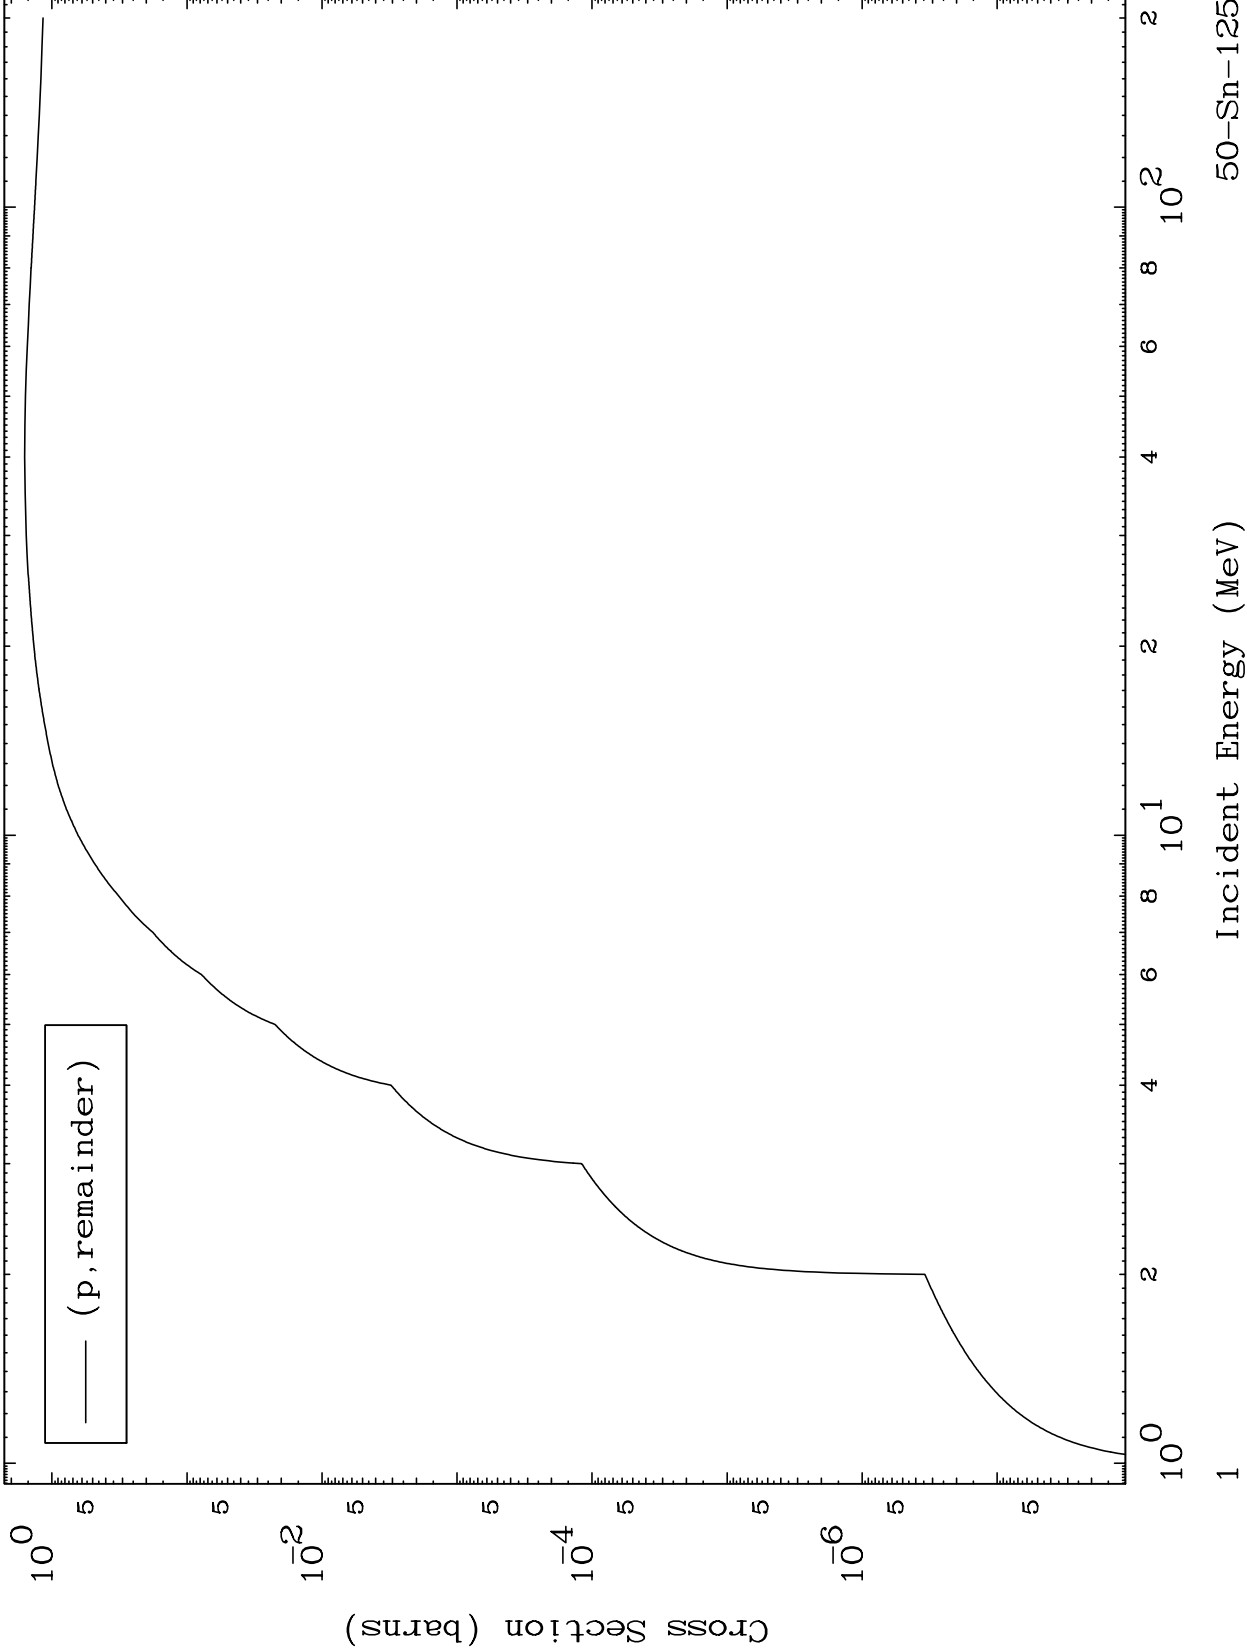

Press Mouse Button to Start

MAT 5064

Proton Major  
0 Kelvin Cross Sections

50-Sn-125

50-Sn-125