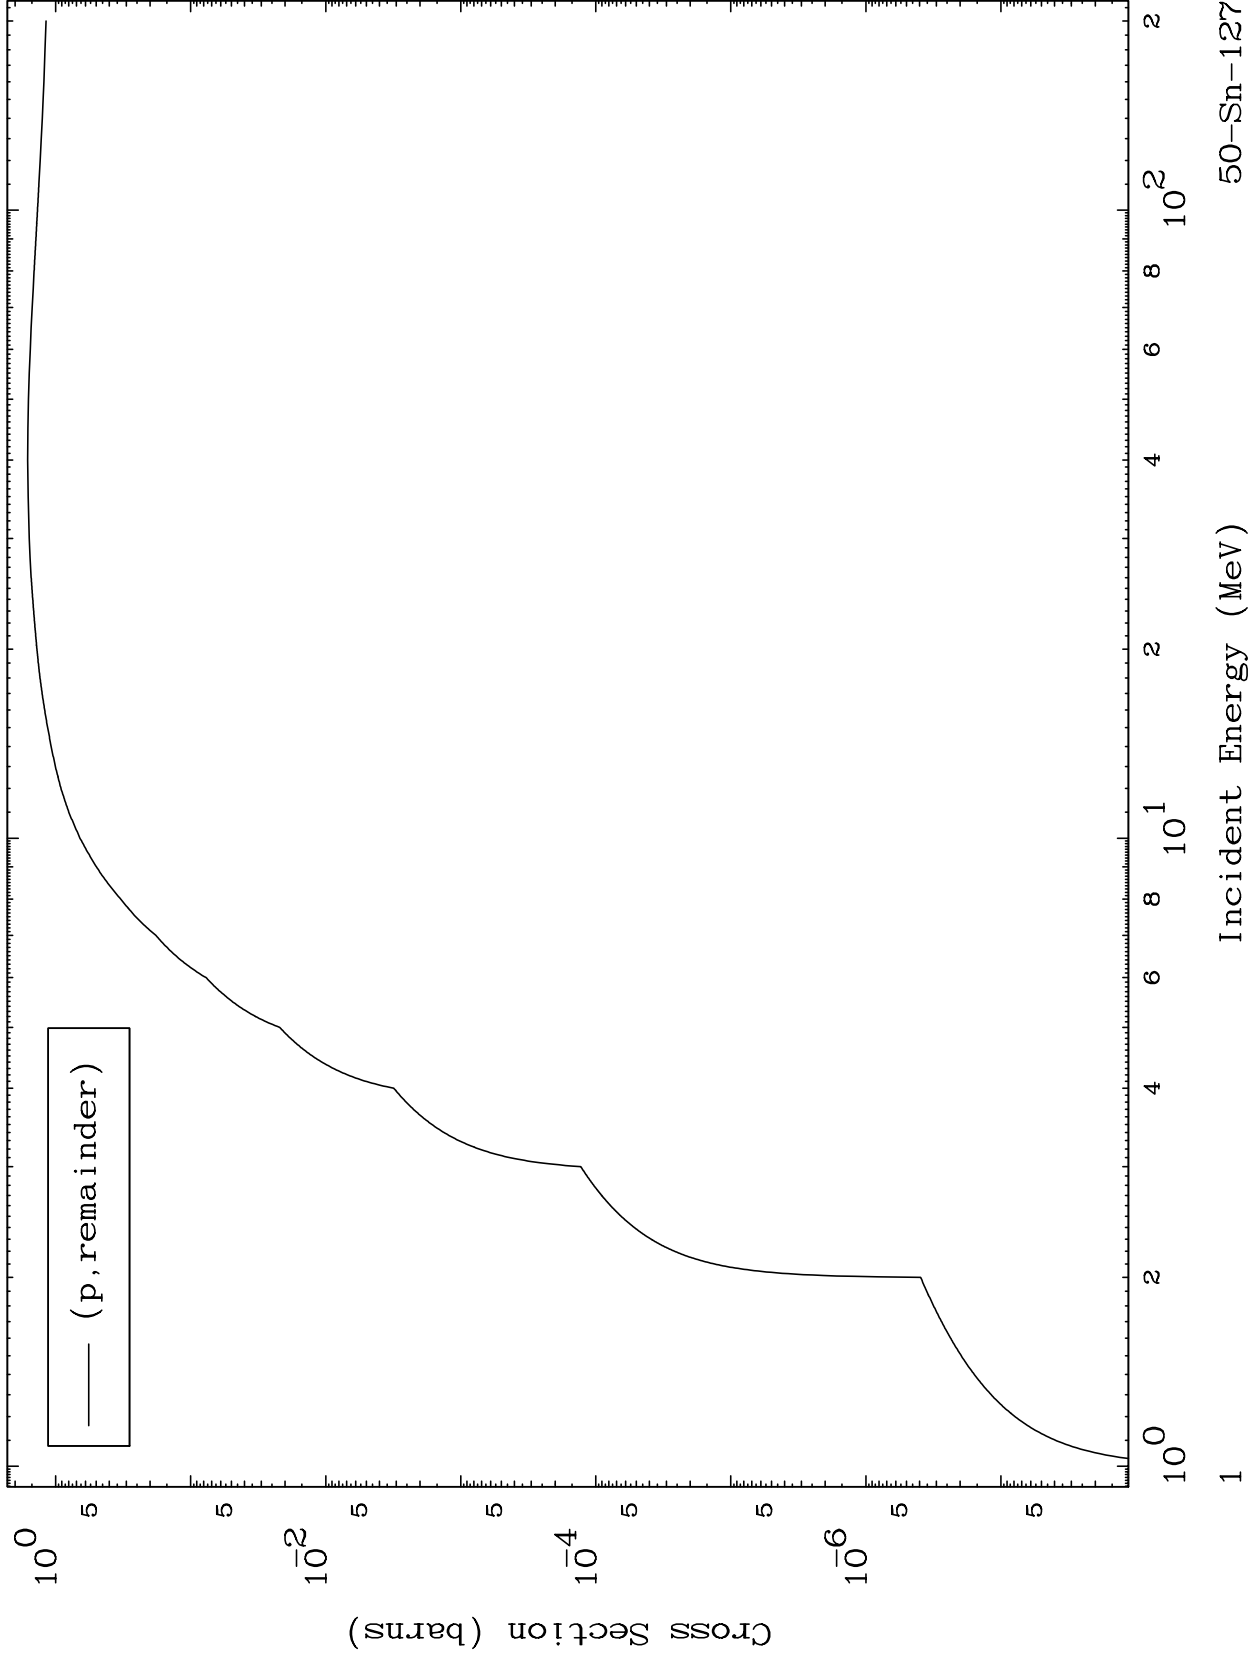

Press Mouse Button to Start

MAT 5071

Proton Major
0 Kelvin Cross Sections

50-Sn-127

50-Sn-127