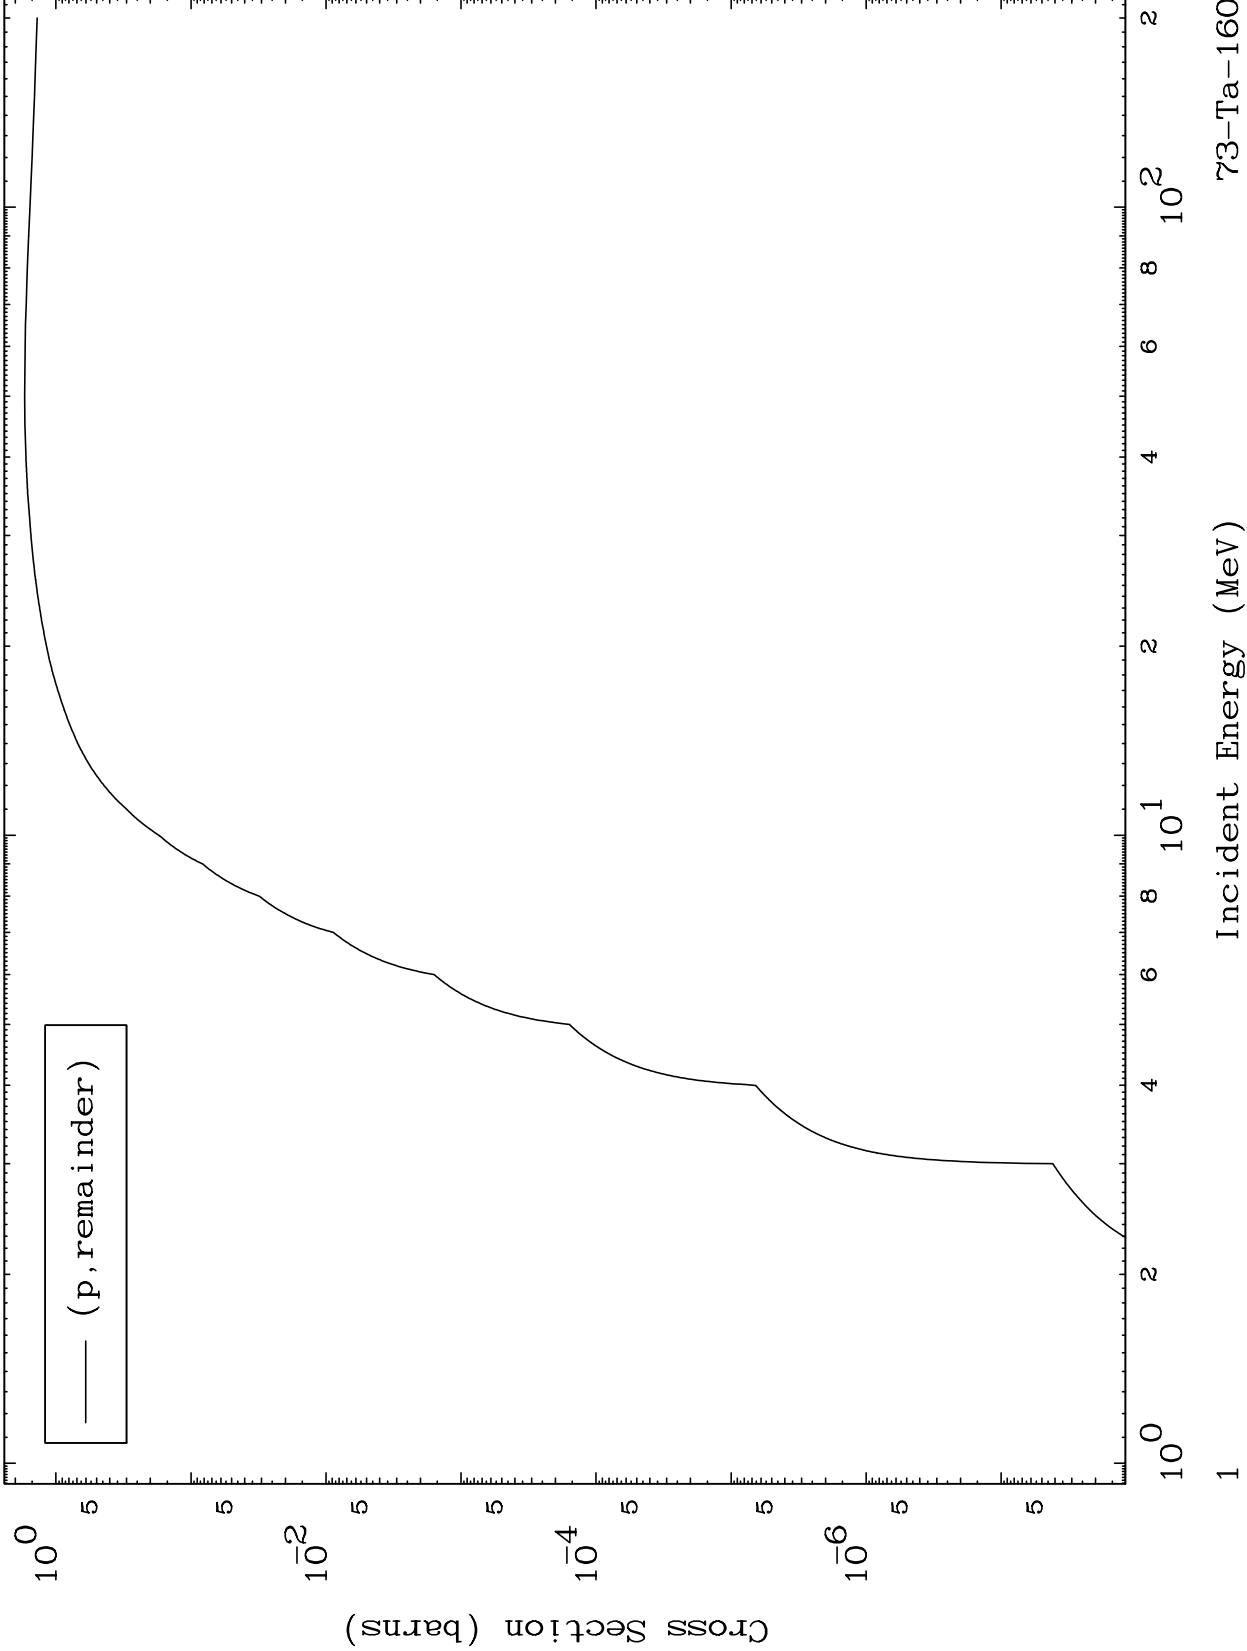

Press Mouse Button to Start

MAT 7265

Proton Major
0 Kelvin Cross Sections

73-Ta-160

73-Ta-160