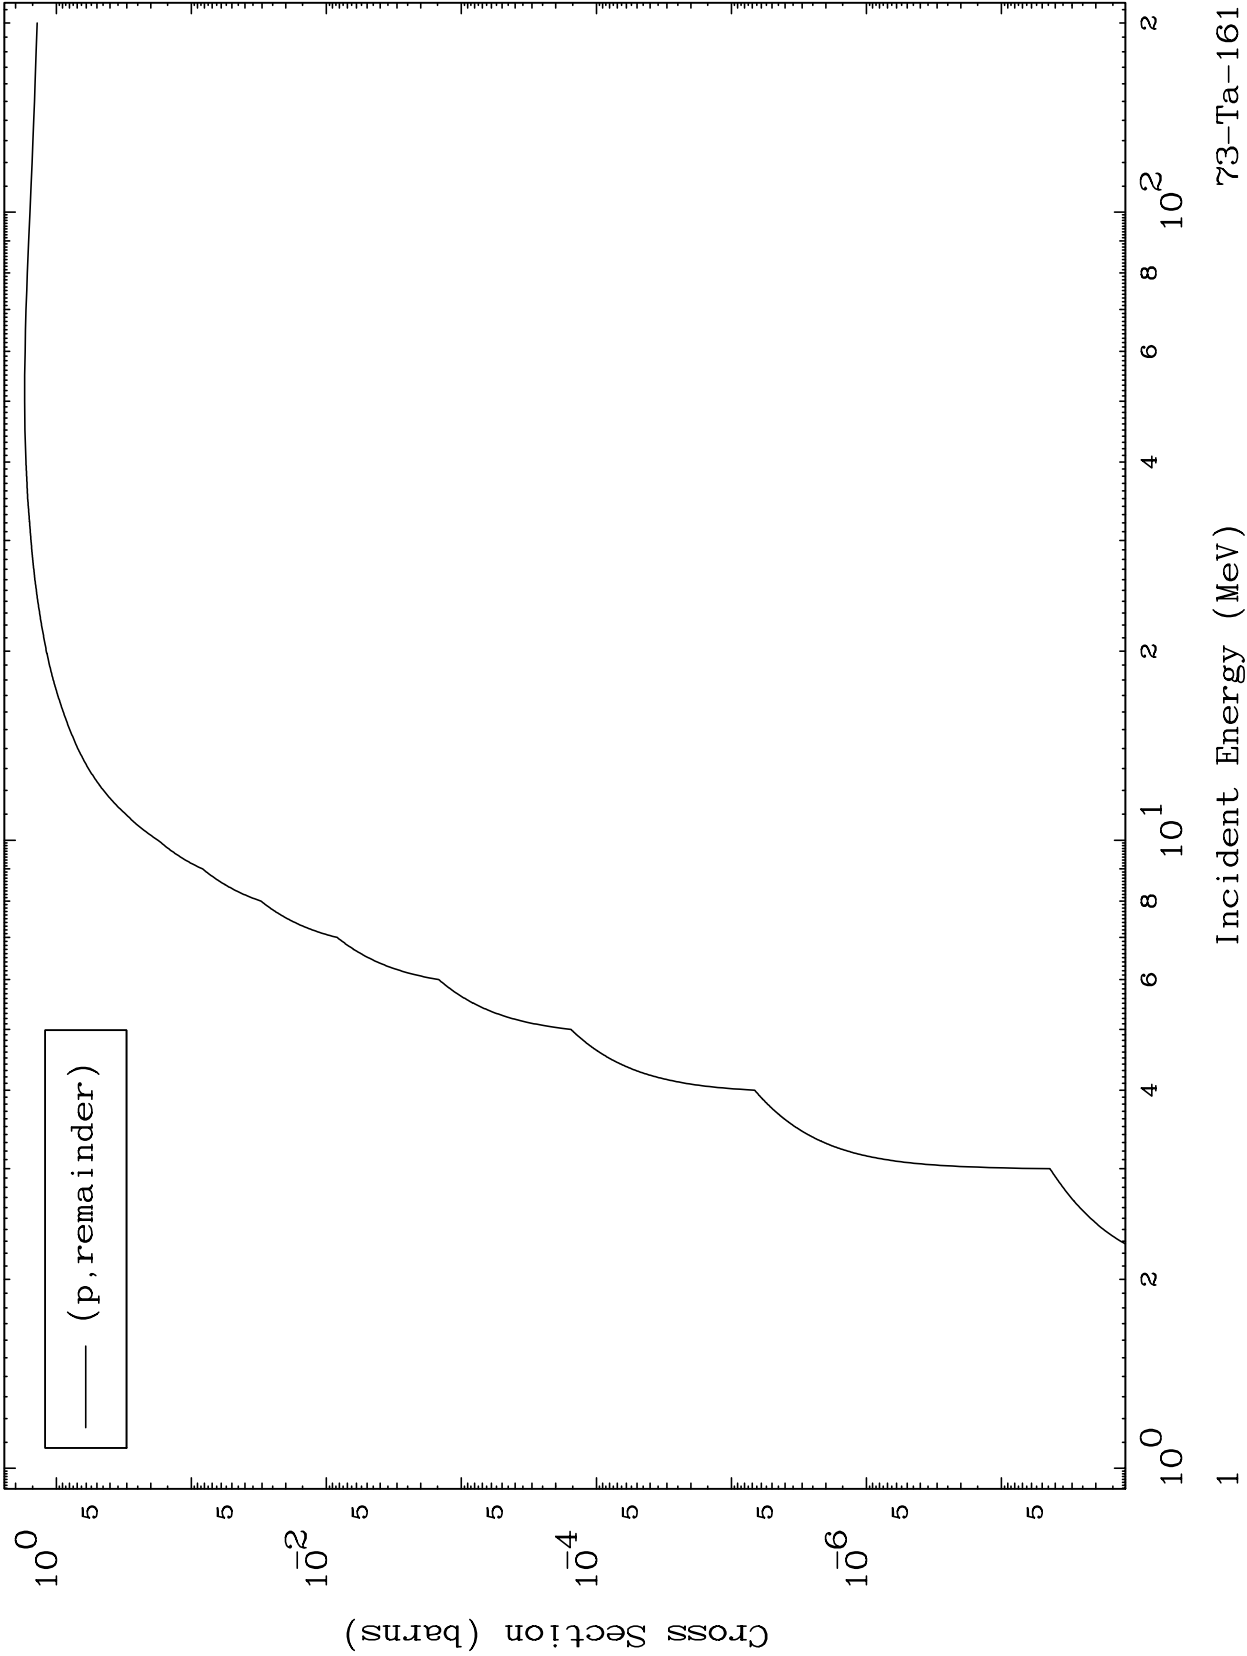

Press Mouse Button to Start

MAT 7269

Proton Major

73-Ta-161

0 Kelvin Cross Sections

73-Ta-161