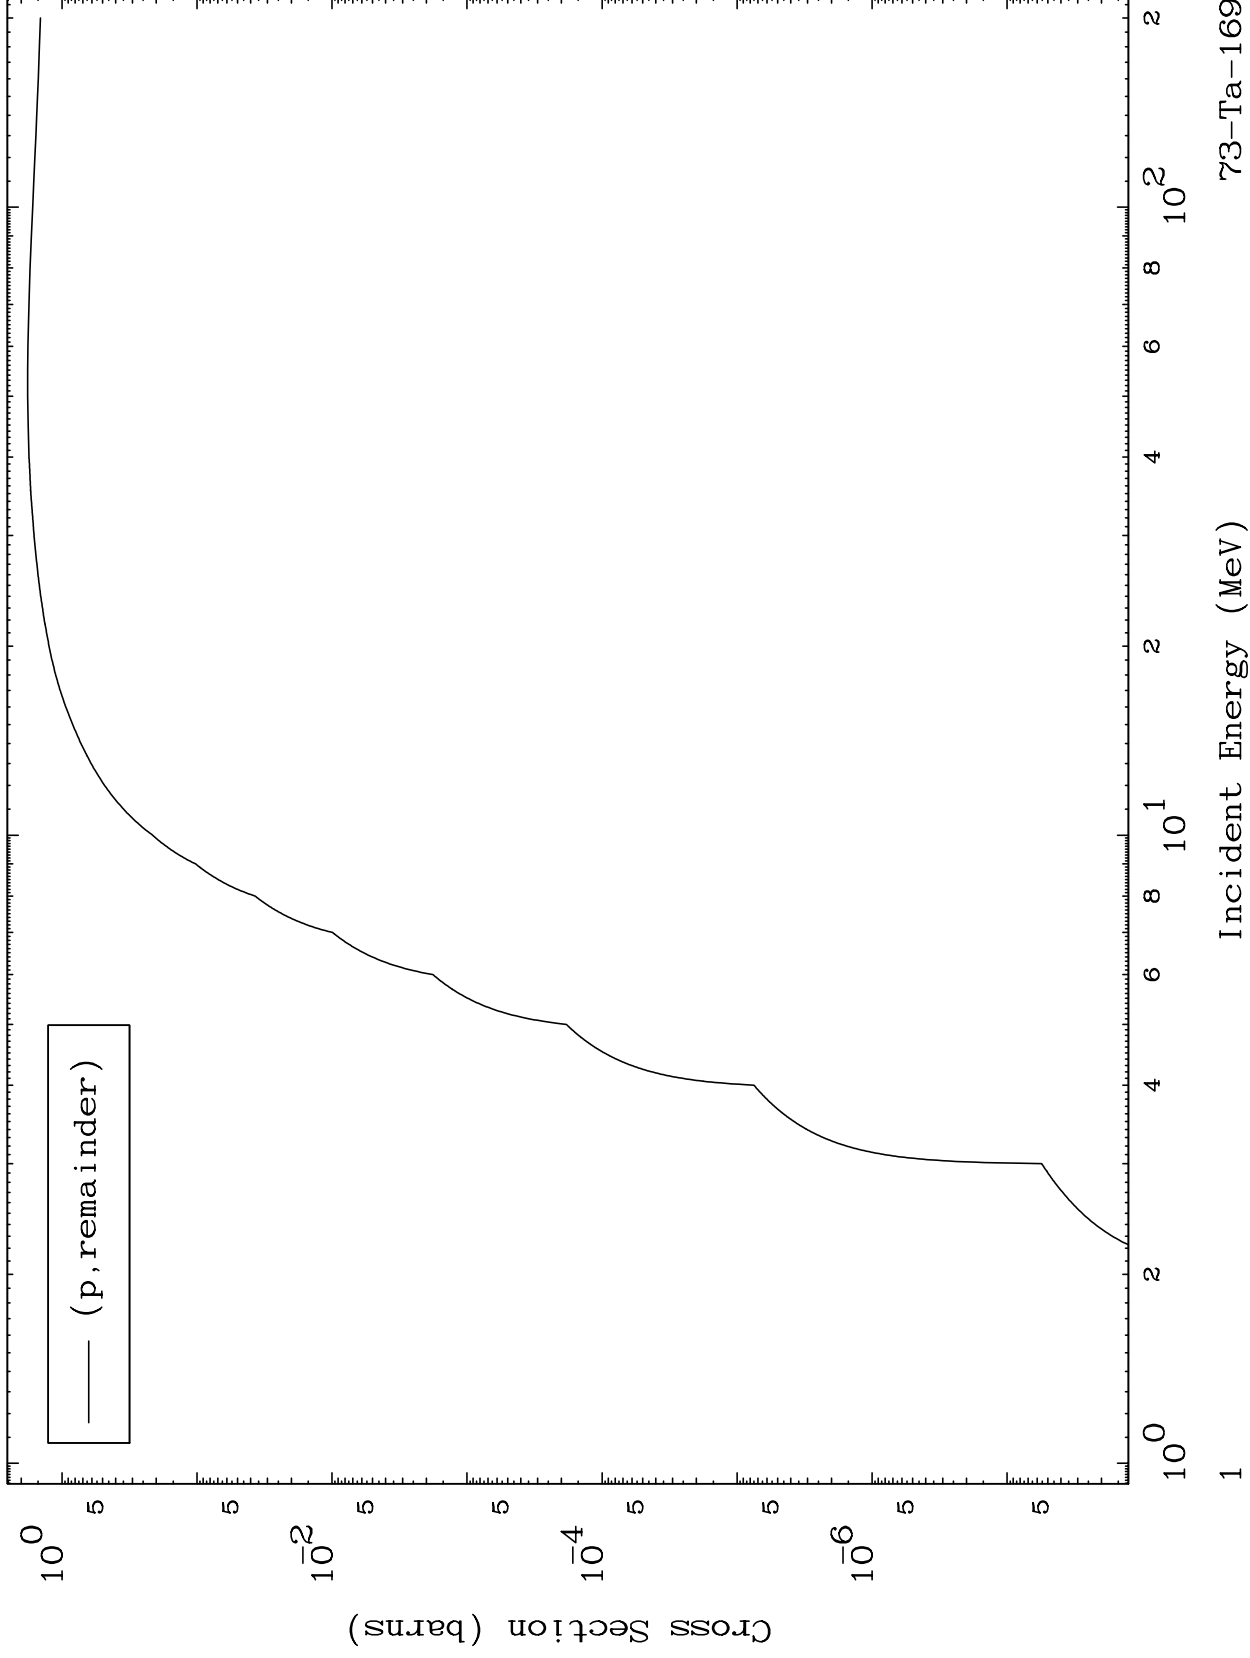

Press Mouse Button to Start

MAT 7292

Proton Major
0 Kelvin Cross Sections

73-Ta-169

73-Ta-169