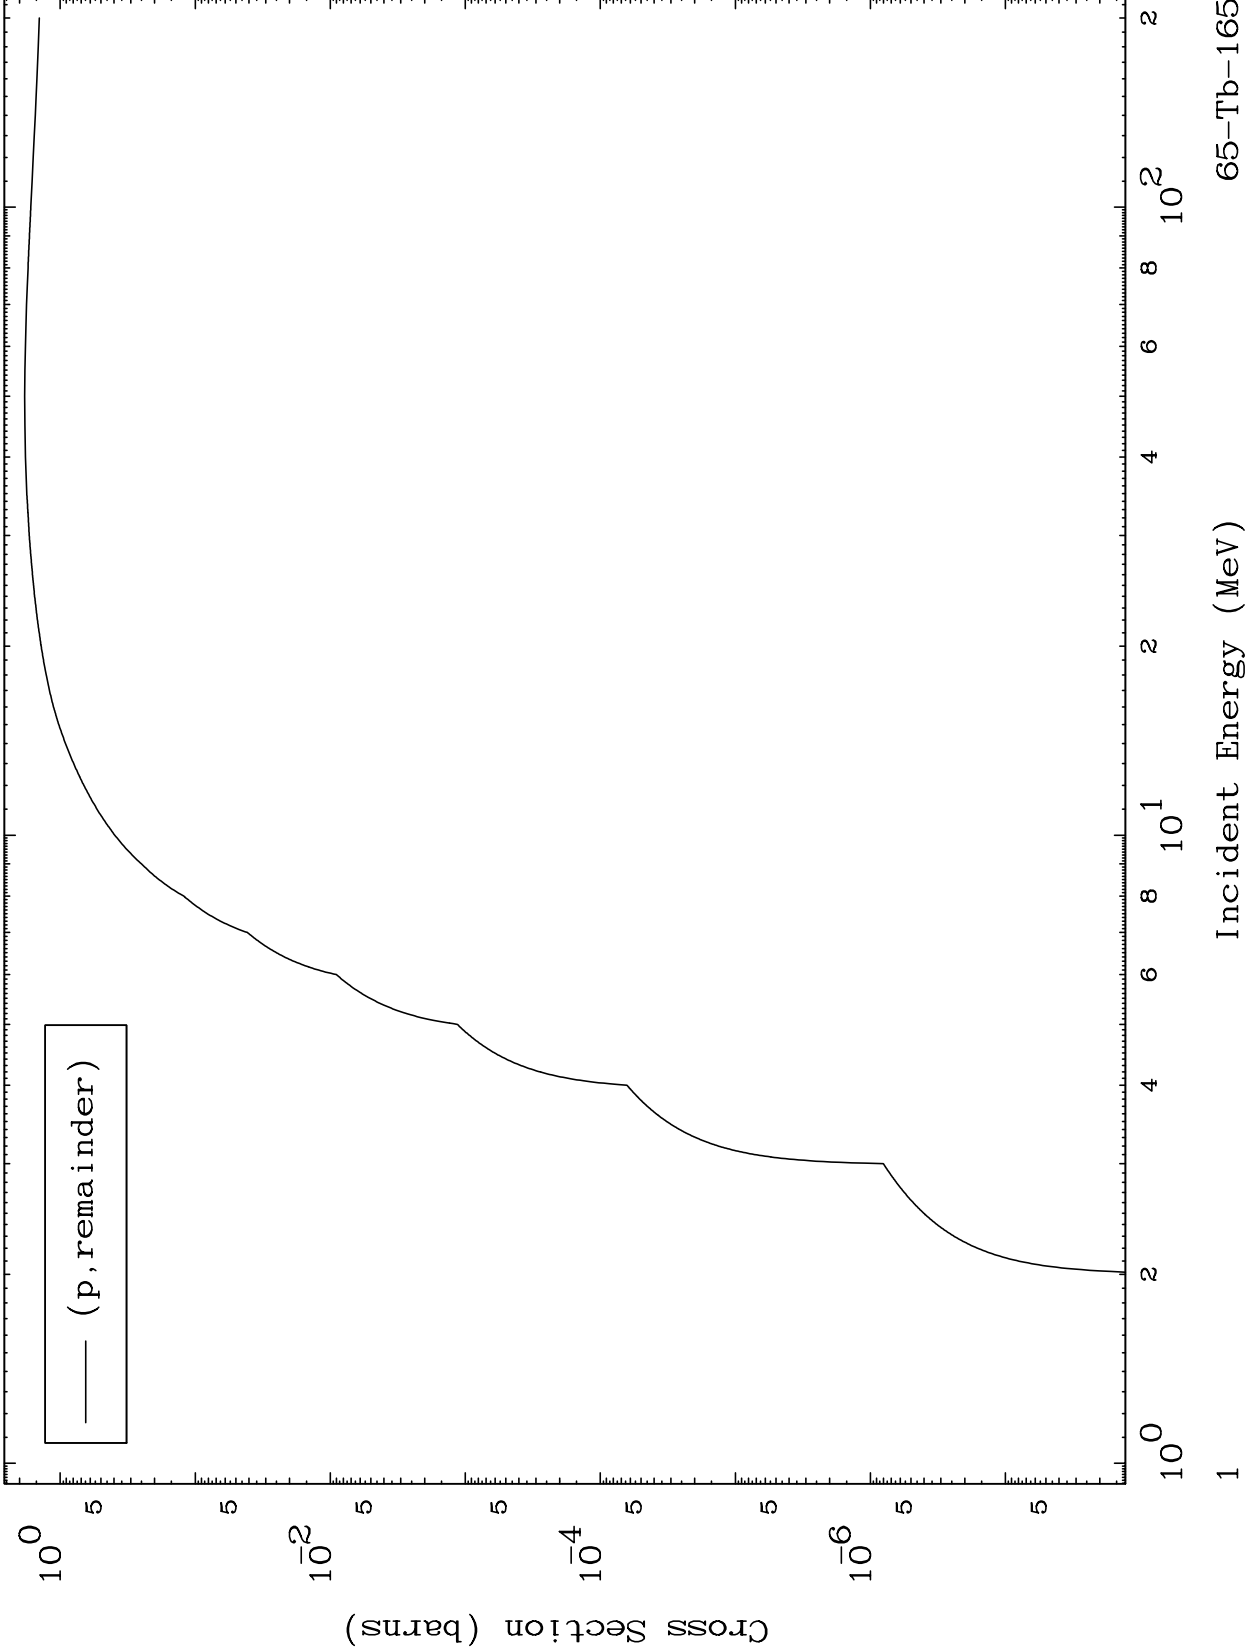

Press Mouse Button to Start

MAT 6543

Proton Major
0 Kelvin Cross Sections

65-Tb-165

65-Tb-165