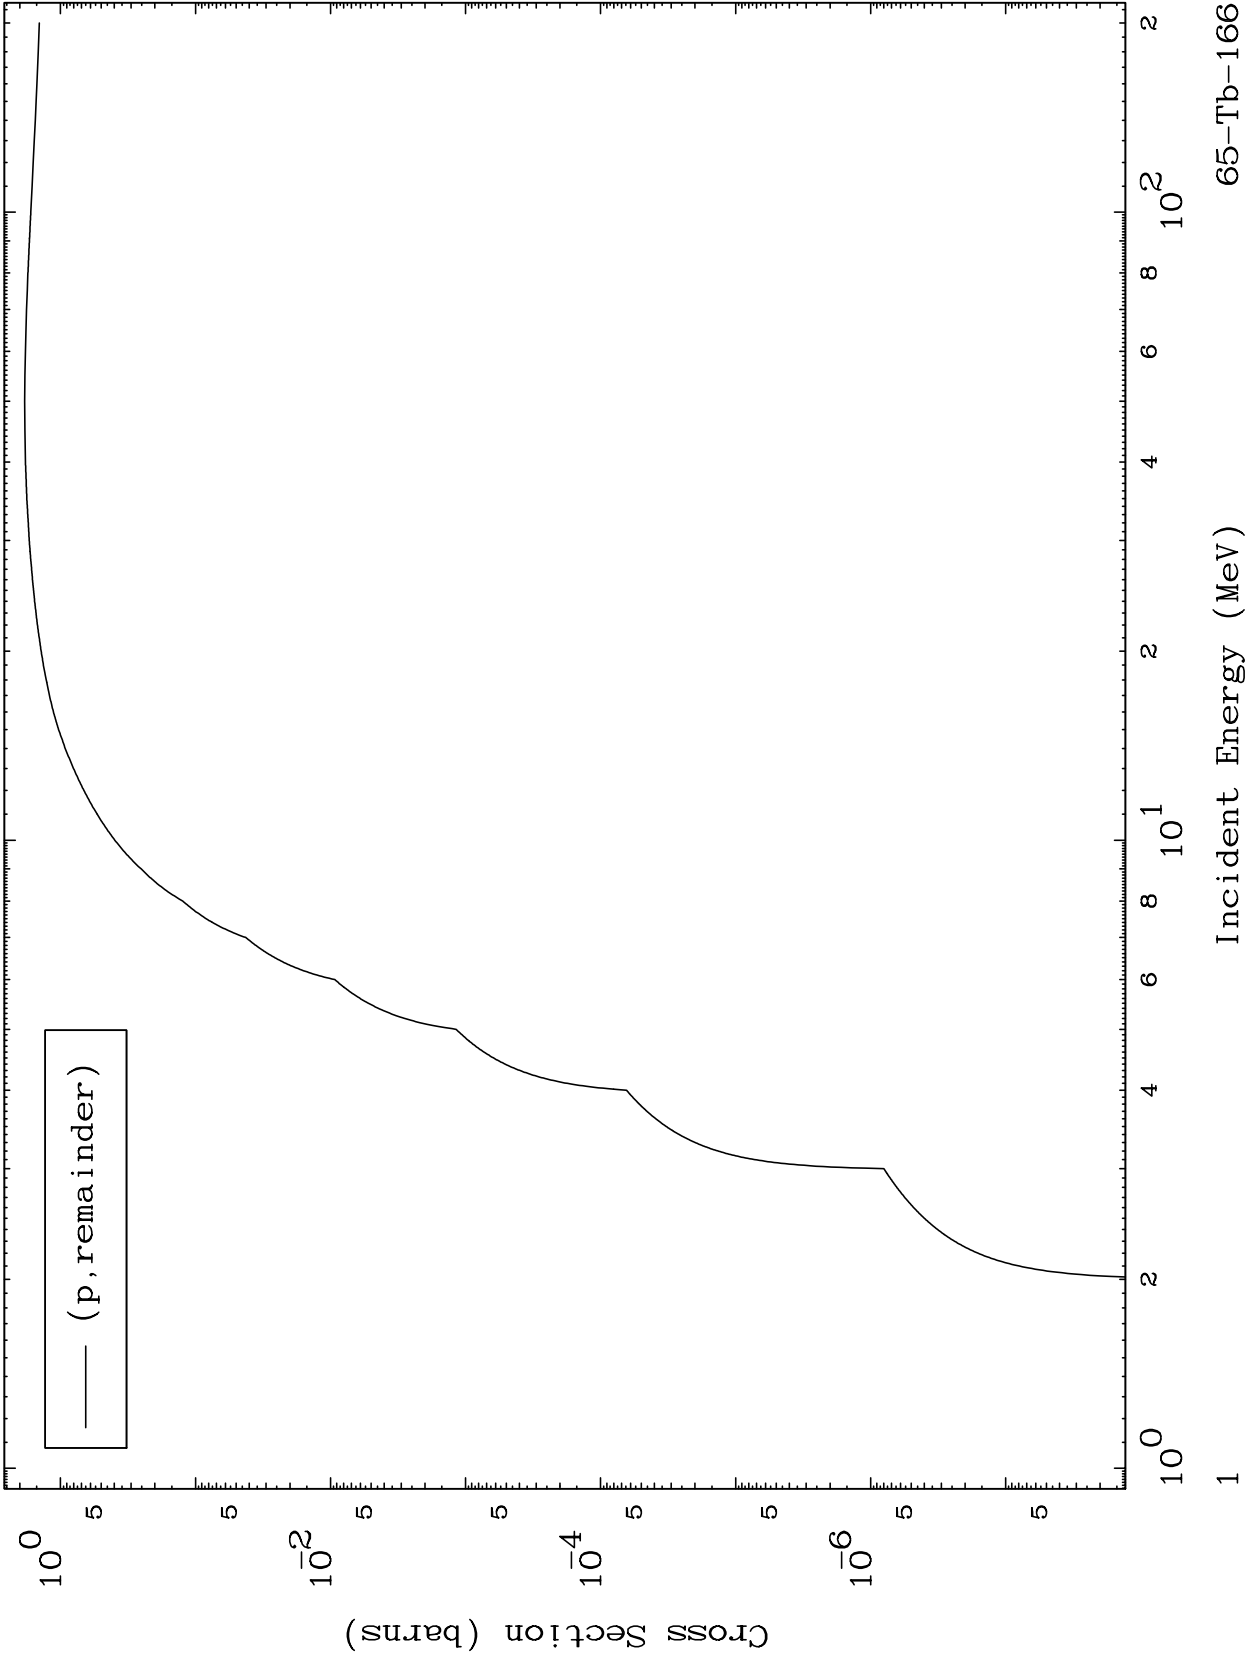

Press Mouse Button to Start

MAT 6546

Proton Major
0 Kelvin Cross Sections

65-Tb-166

65-Tb-166