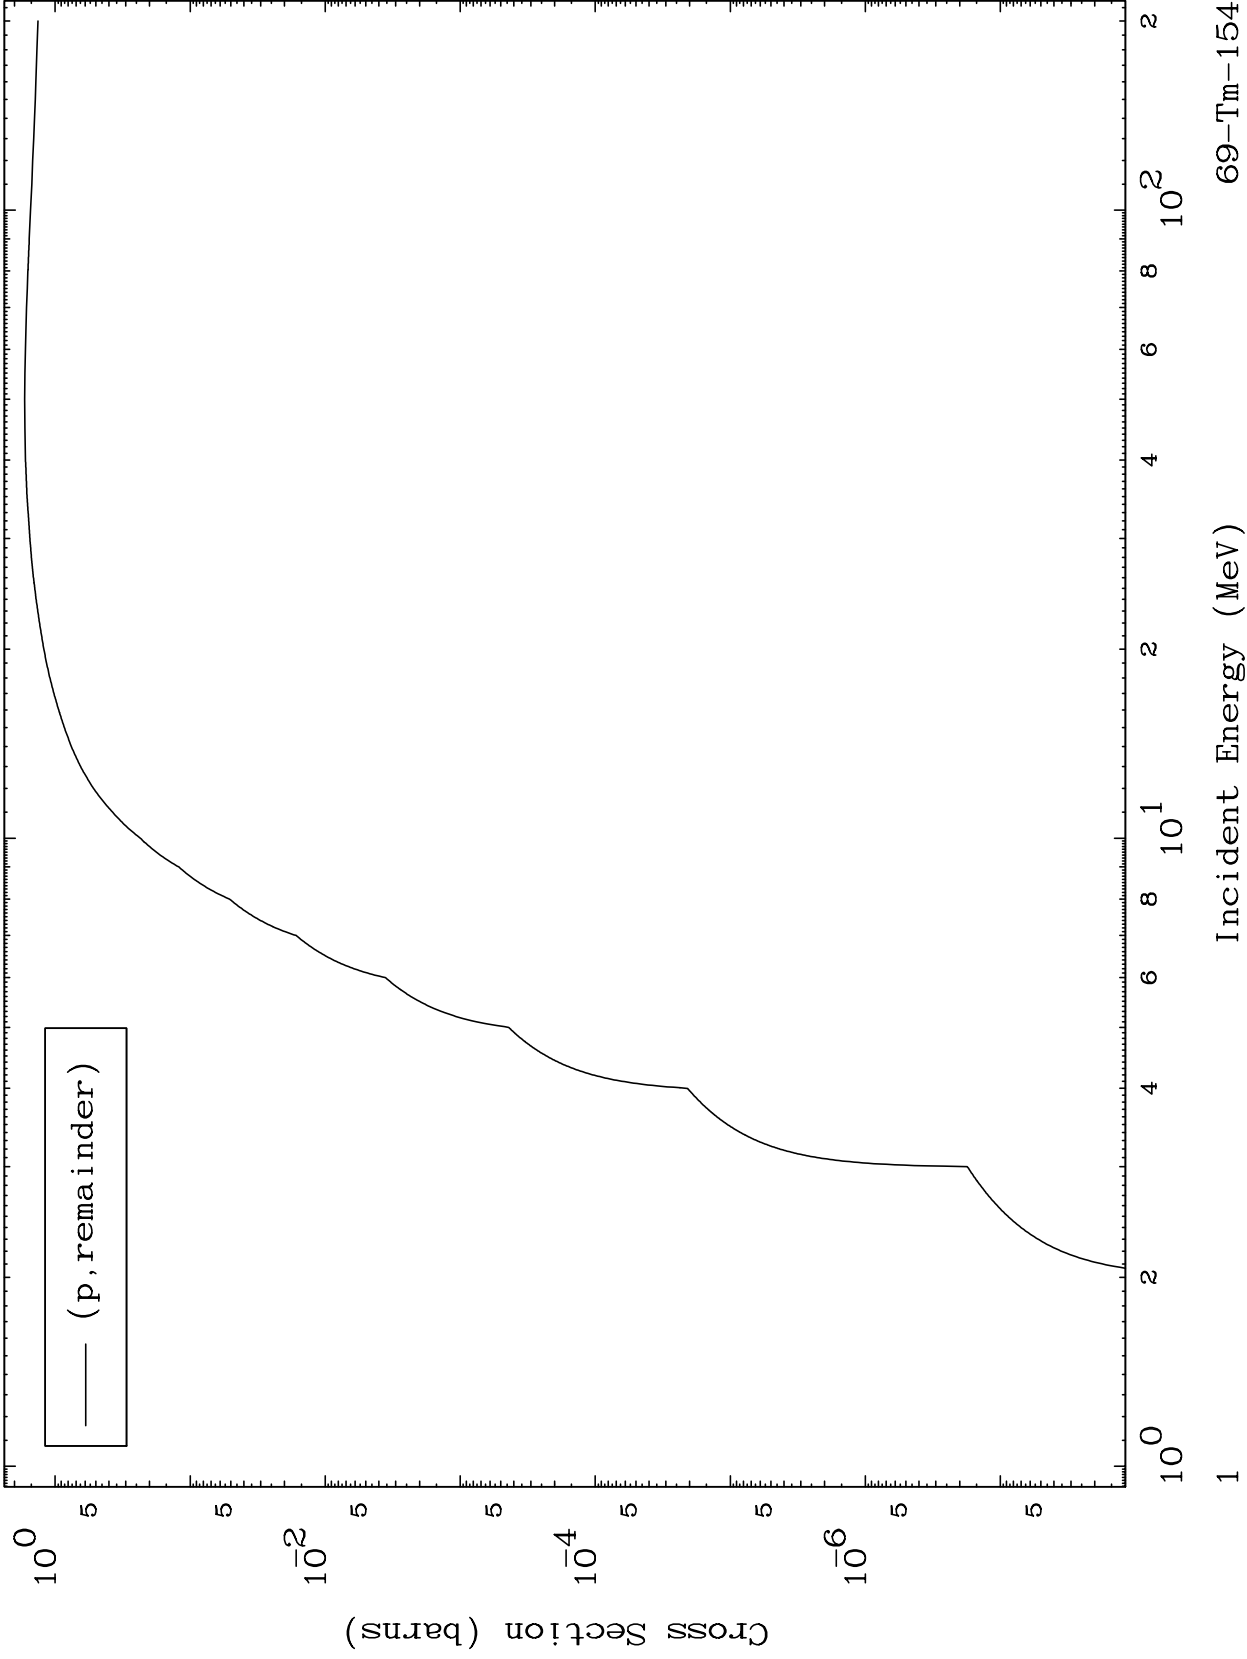

Press Mouse Button to Start

MAT 6881

Proton Major
0 Kelvin Cross Sections

69-Tm-154

69-Tm-154