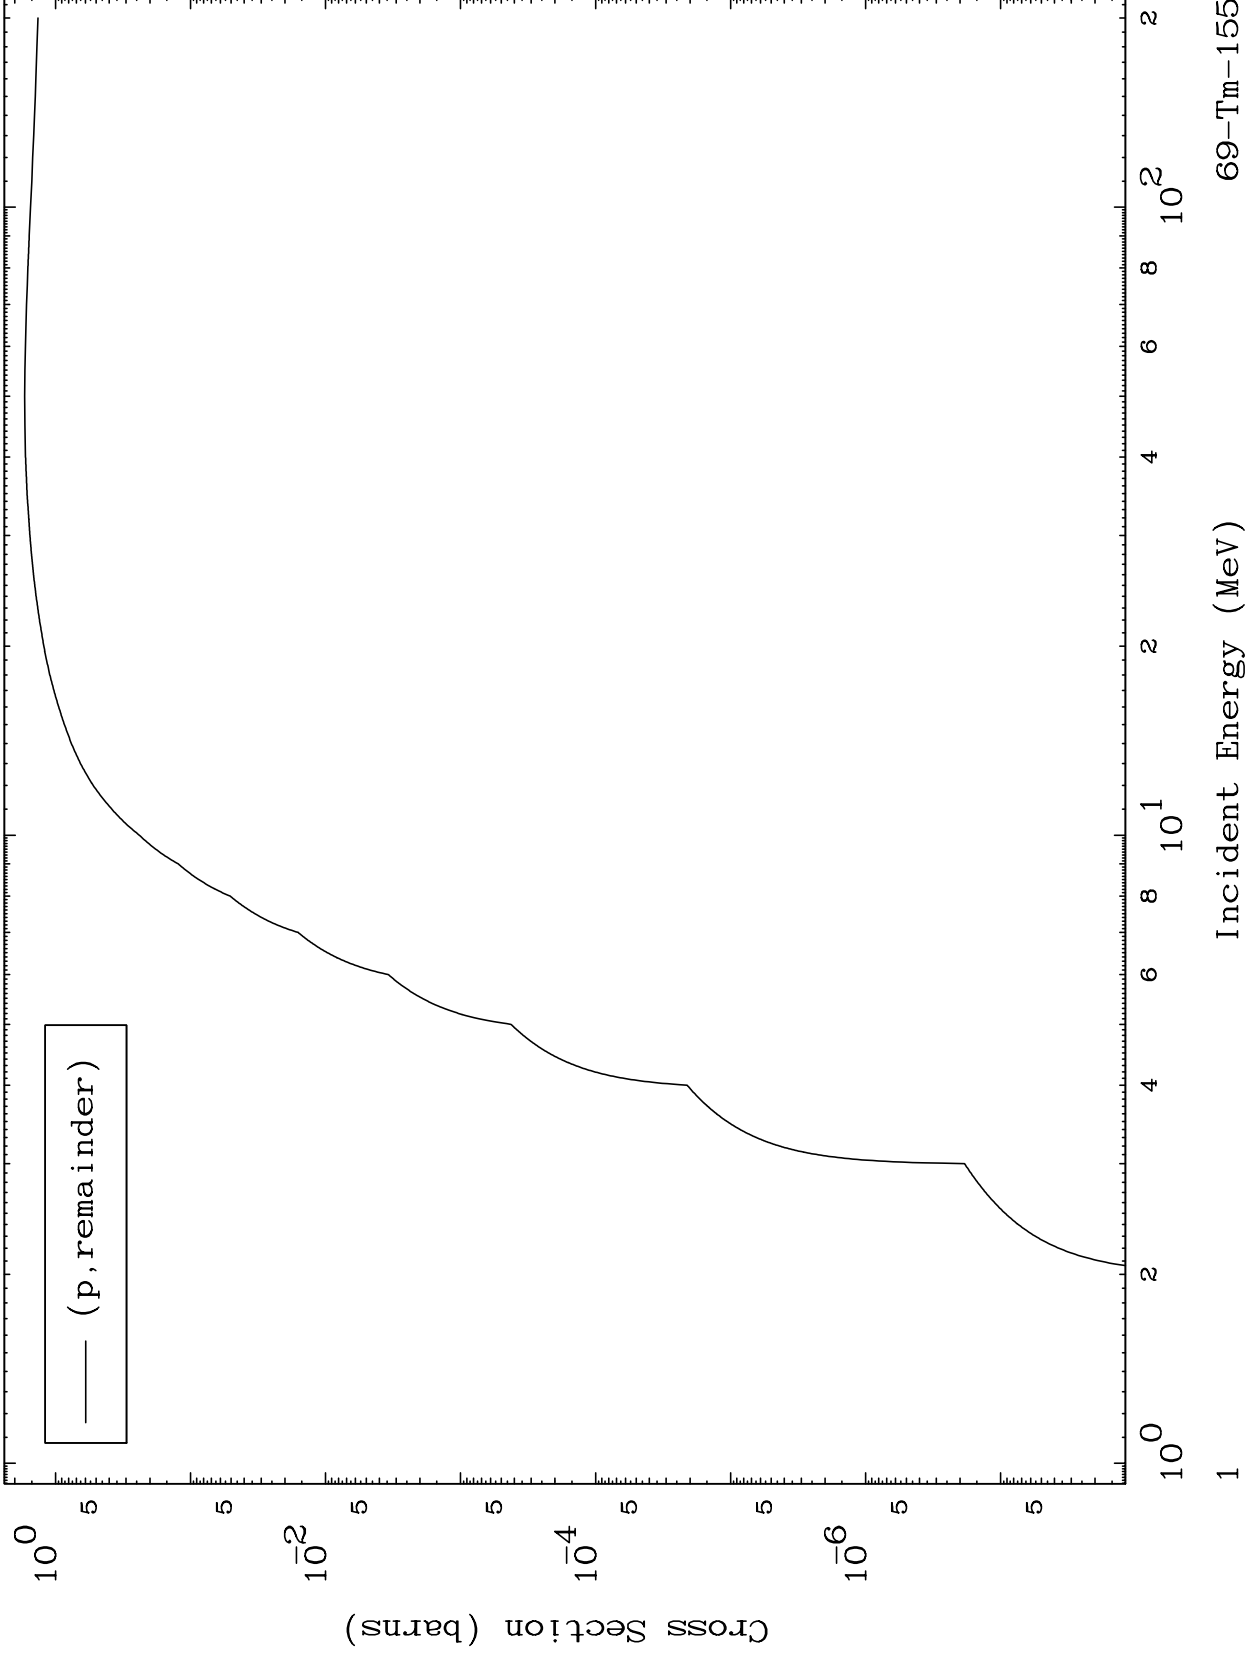

Press Mouse Button to Start

MAT 6884

Proton Major
0 Kelvin Cross Sections

69-Tm-155

69-Tm-155