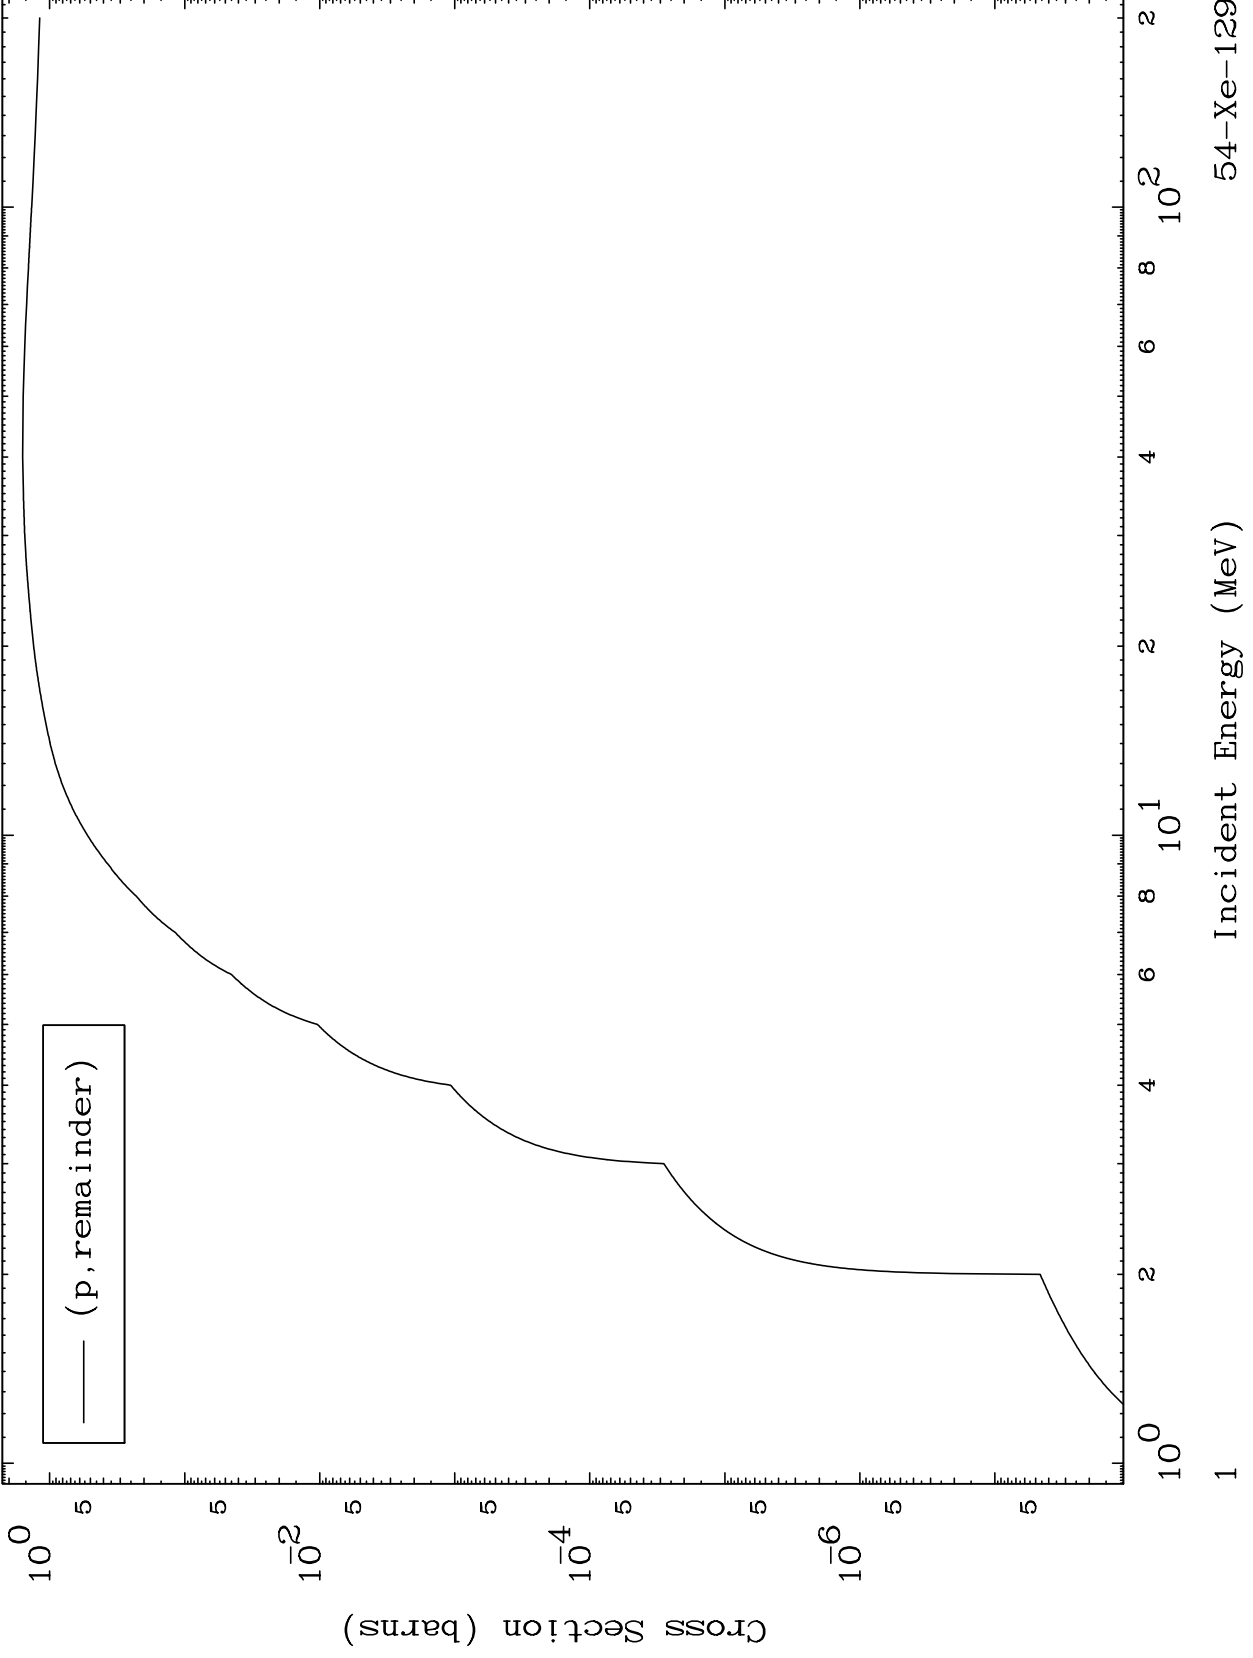

Press Mouse Button to Start

MAT 5441

Proton Major  
0 Kelvin Cross Sections

54-Xe-129

54-Xe-129