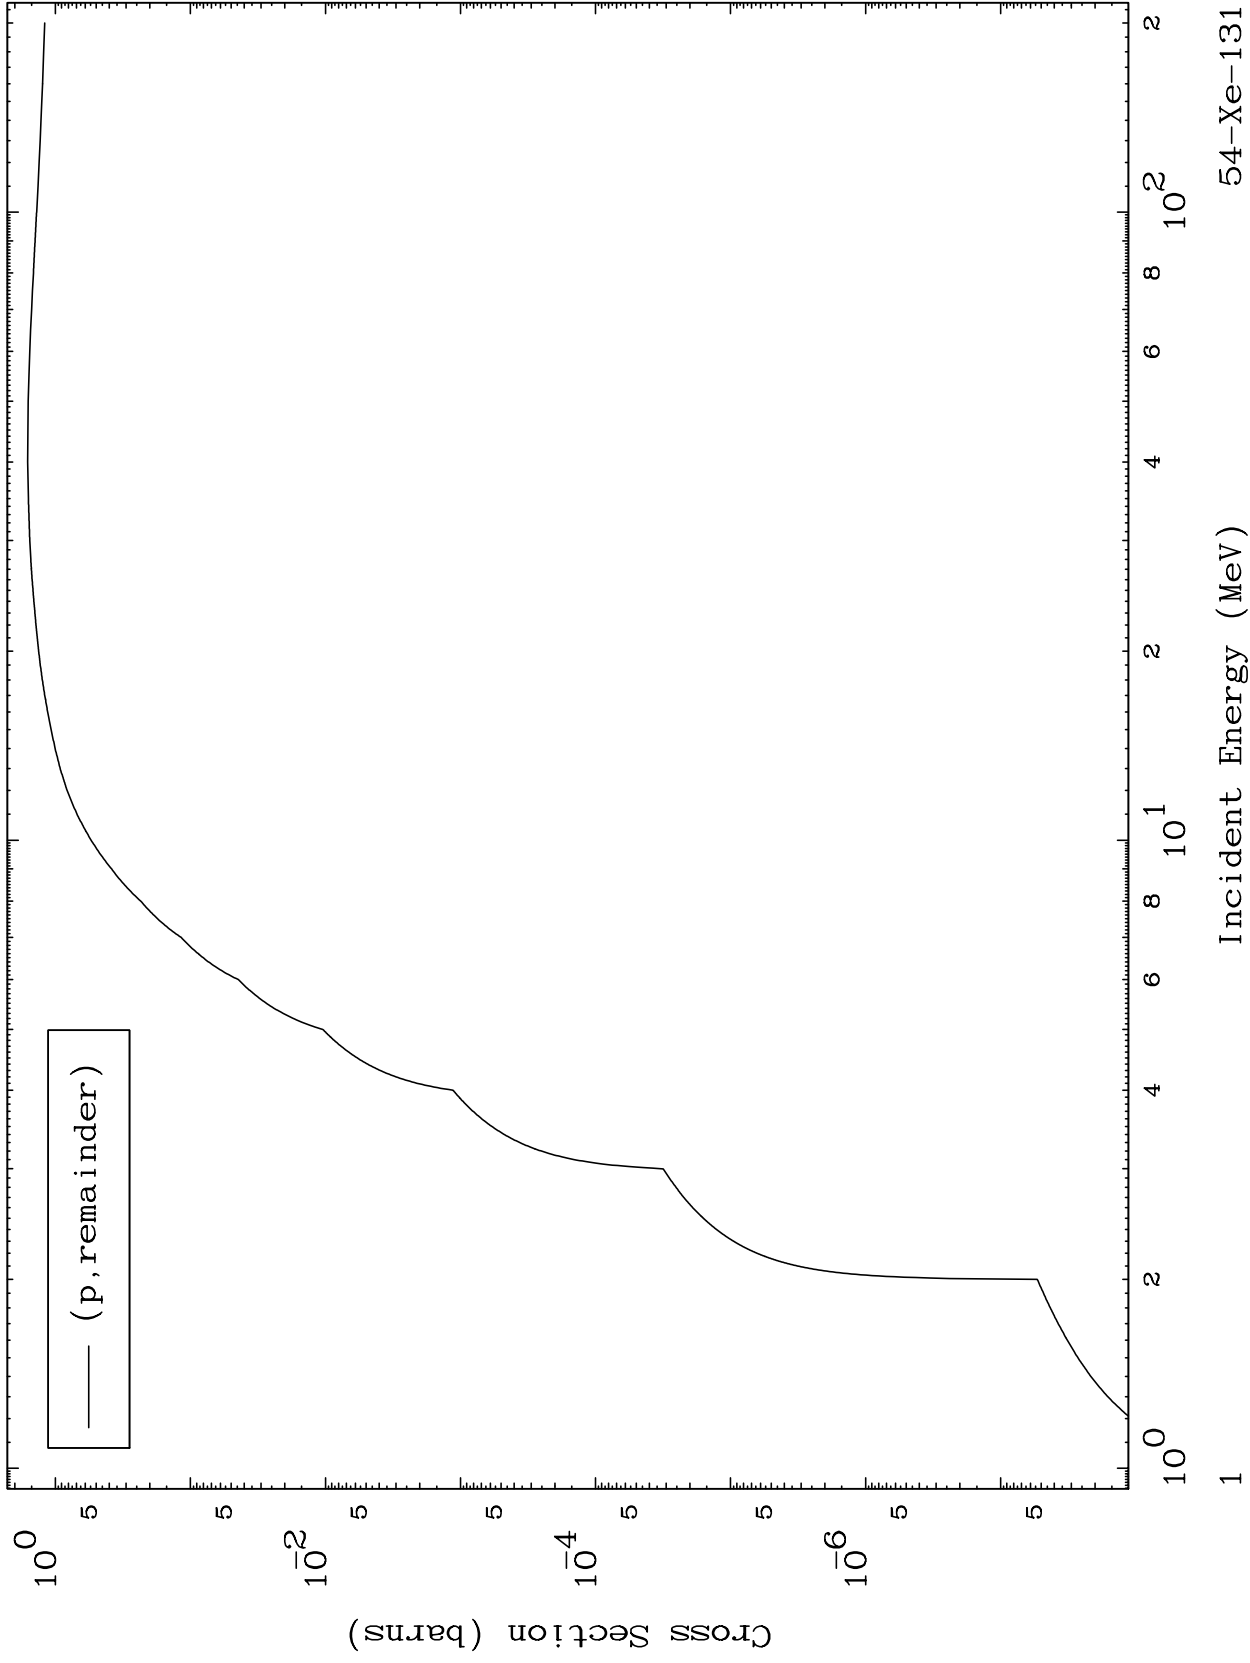

Press Mouse Button to Start

MAT 5446

Proton Major
0 Kelvin Cross Sections

54-Xe-131

54-Xe-131