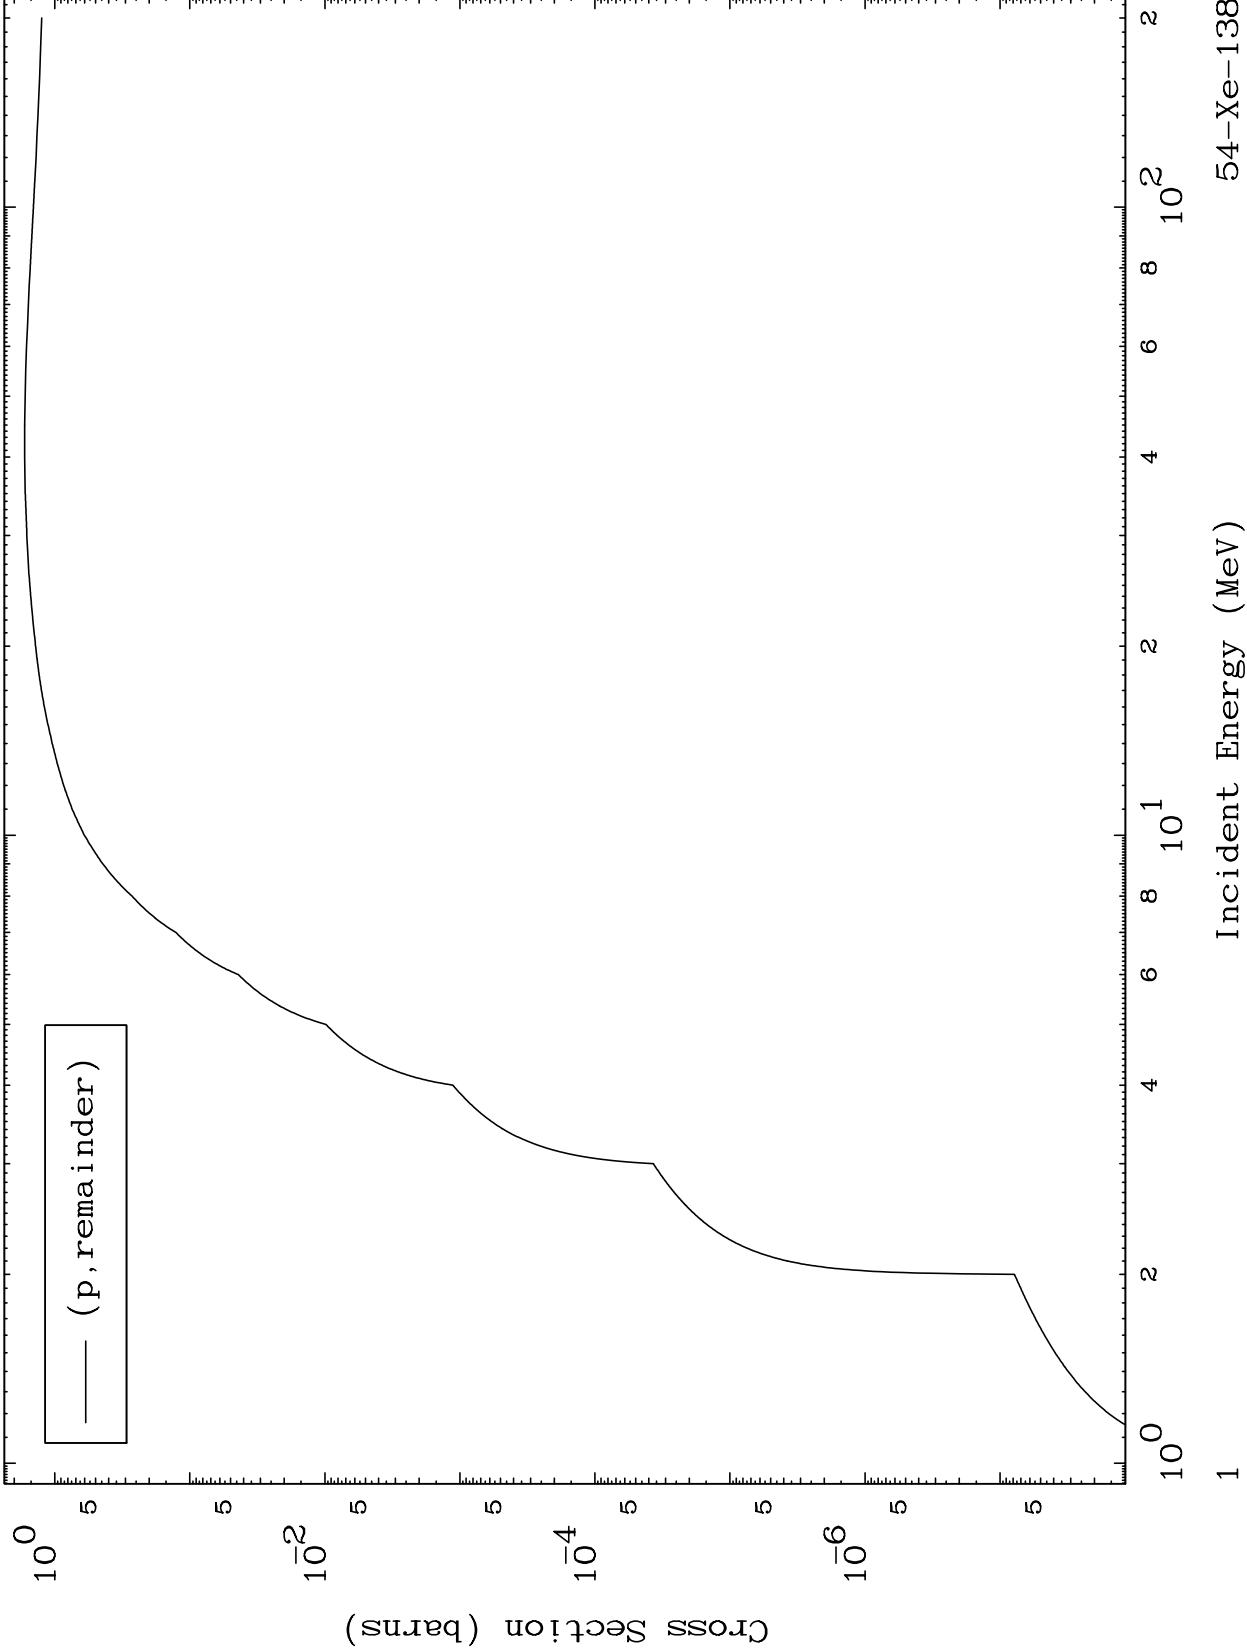

Press Mouse Button to Start

MAT 5467

Proton Major  
0 Kelvin Cross Sections

54-Xe-138

54-Xe-138