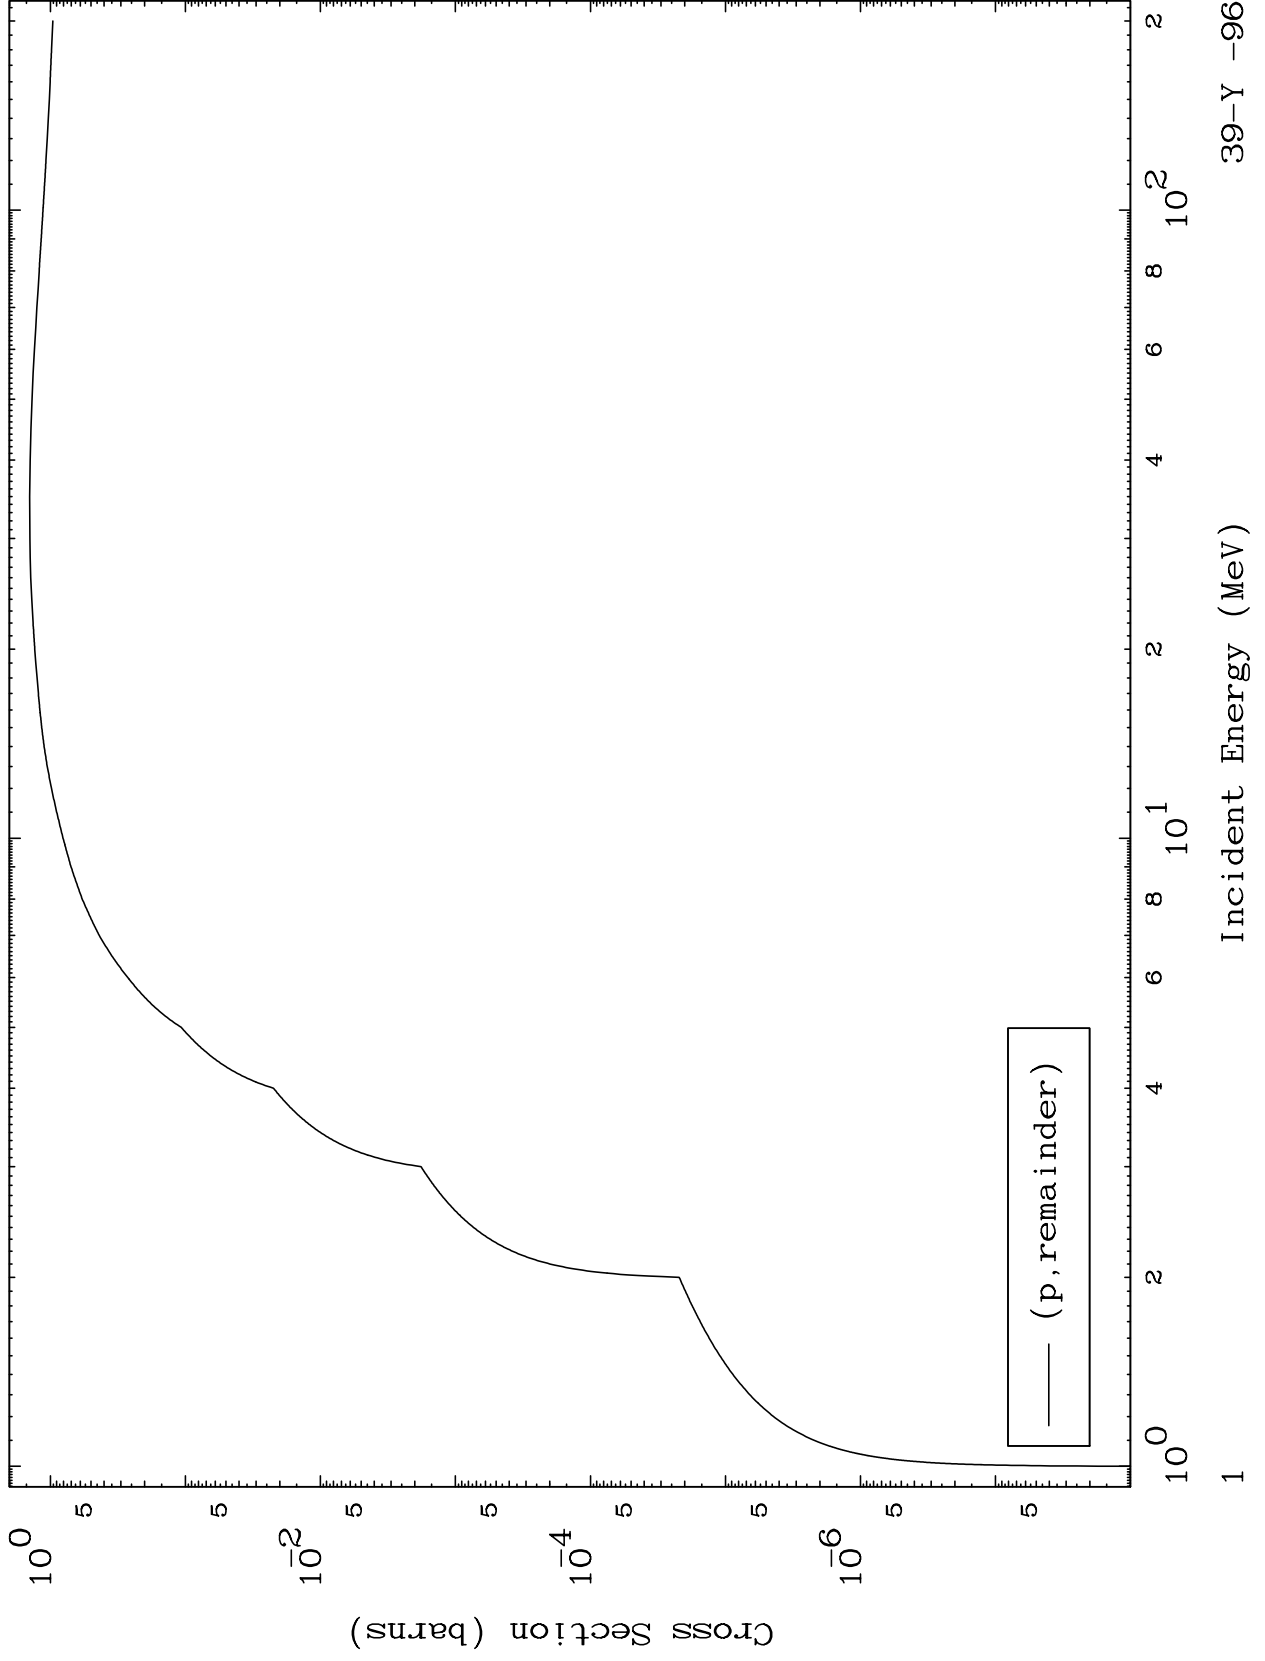

Press Mouse Button to Start

MAT 3946

Proton Major
0 Kelvin Cross Sections

39-Y -96

39-Y -96