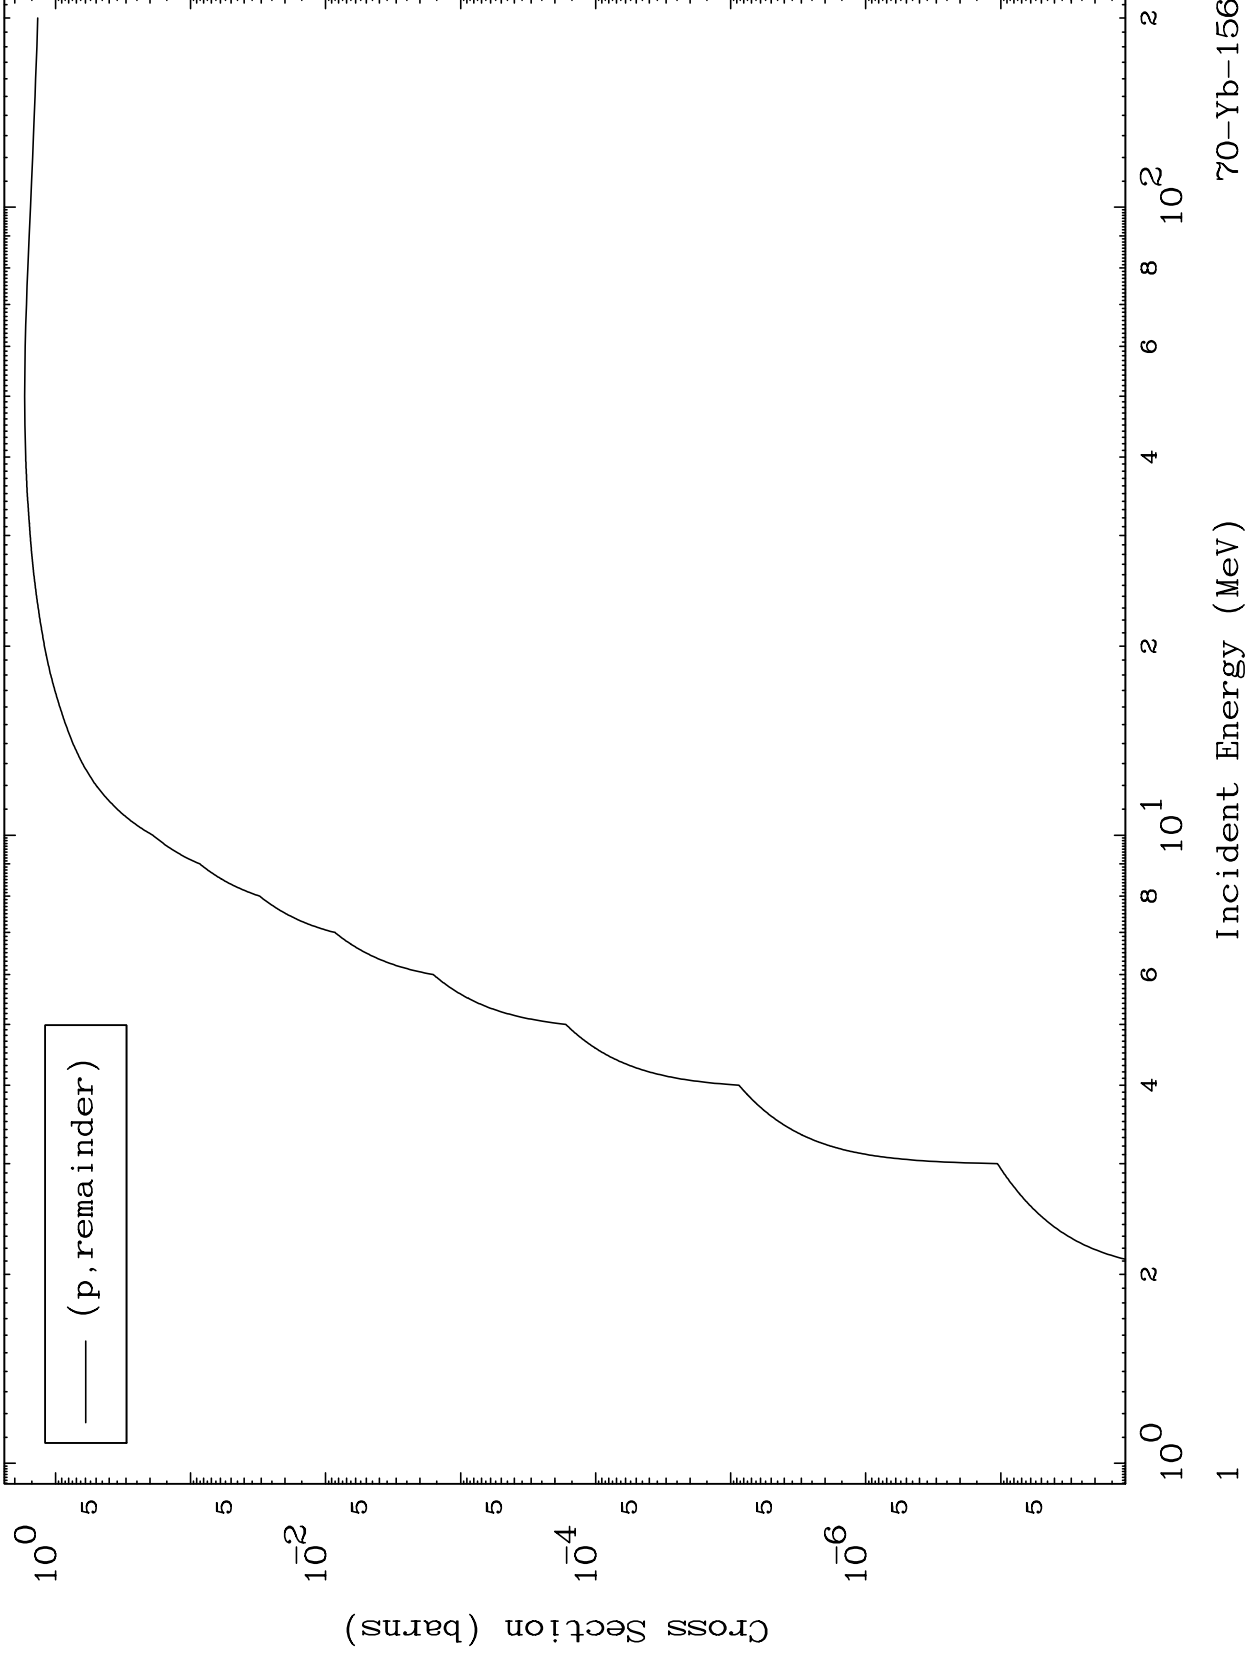

Press Mouse Button to Start

MAT 6989

Proton Major
0 Kelvin Cross Sections

70-Yb-156

70-Yb-156