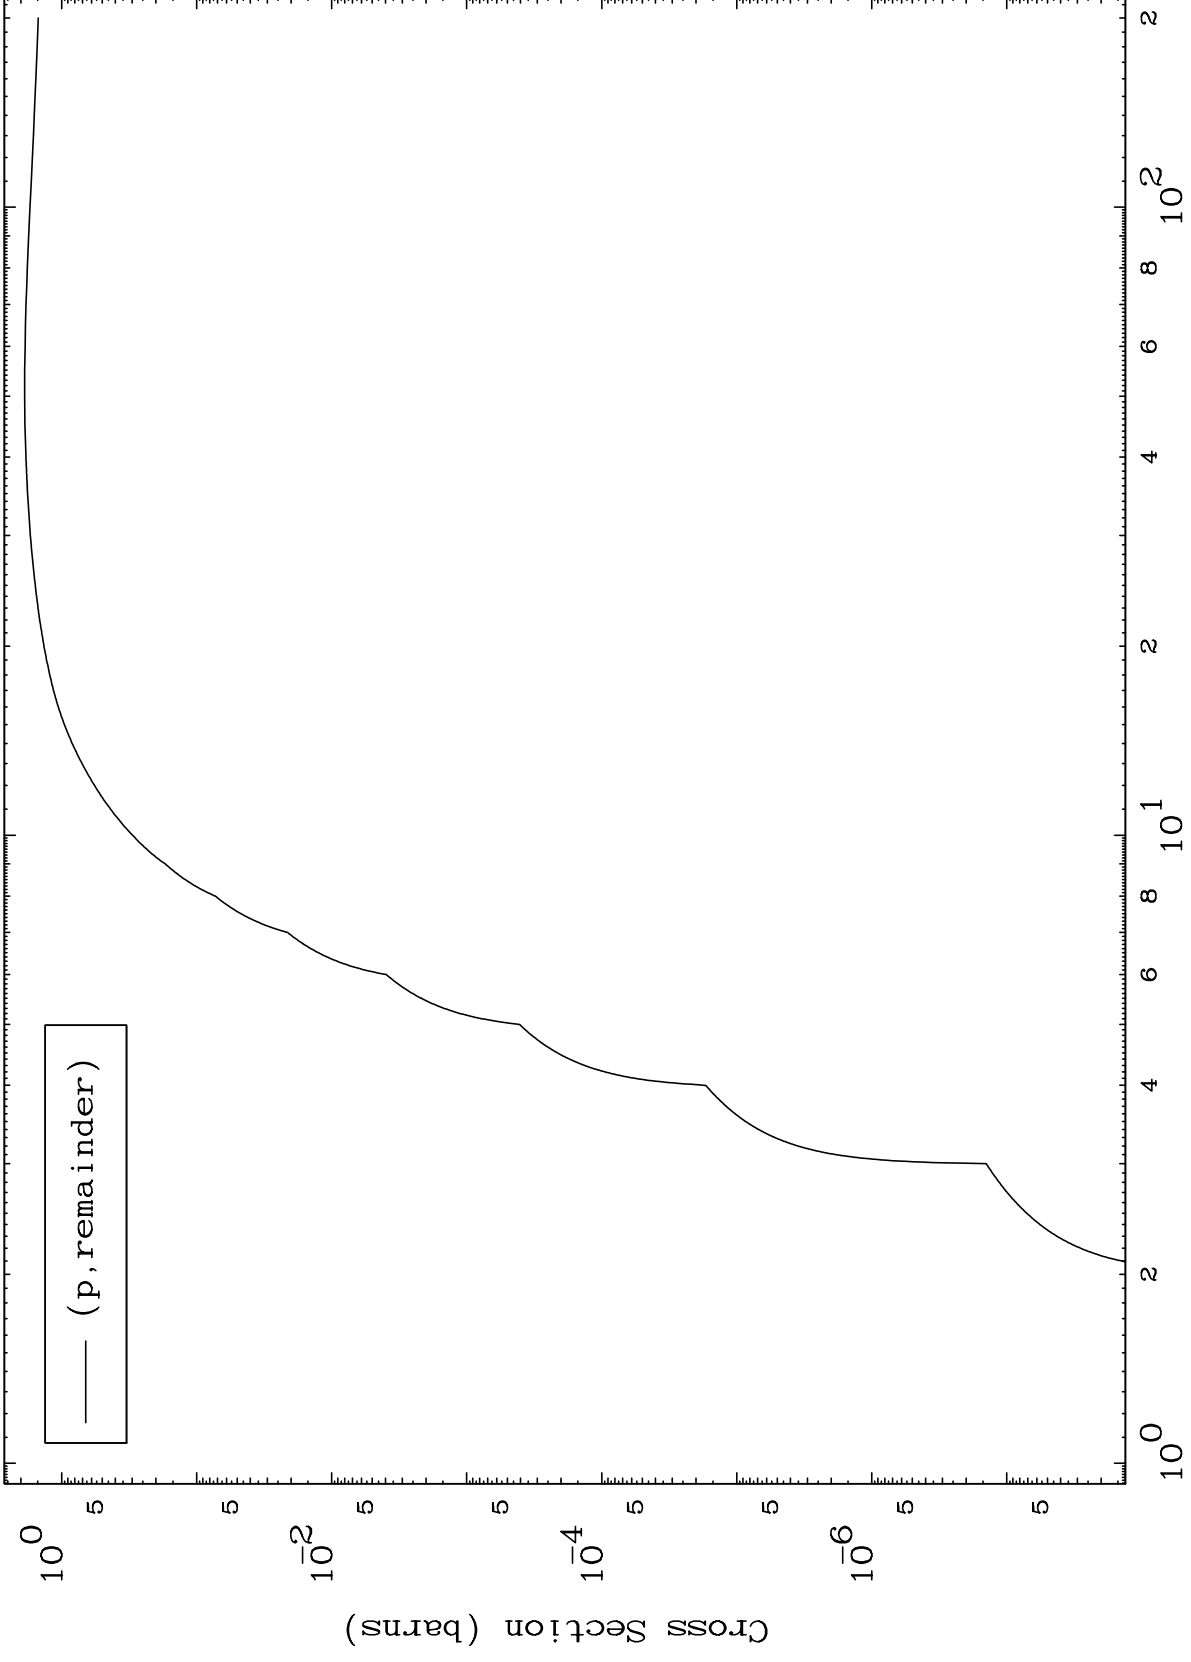

Press Mouse Button to Start

MAT 7046

Proton Major

70-Yb-175

0 Kelvin Cross Sections

Incident Energy (MeV)

70-Yb-175