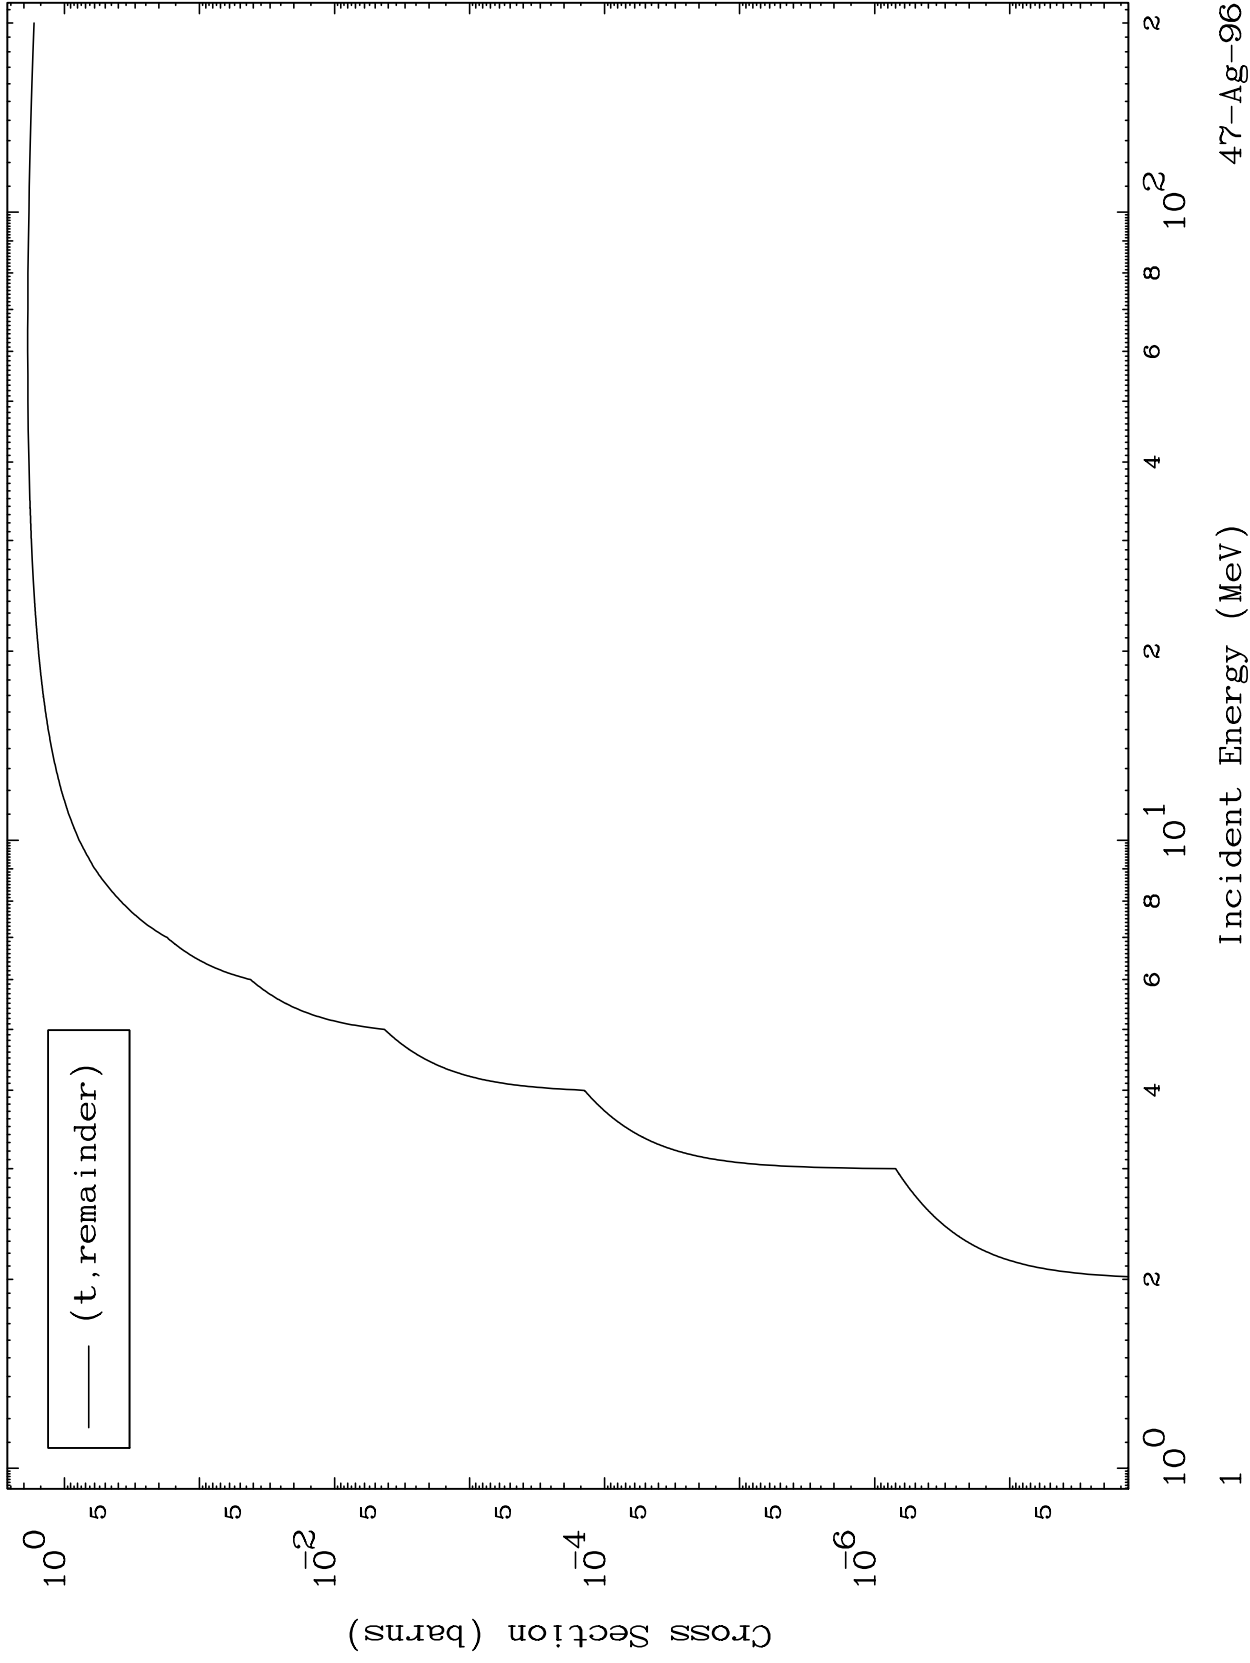

Press Mouse Button to Start

MAT 4692

Triton Major
0 Kelvin Cross Sections

47-Ag-96

47-Ag-96