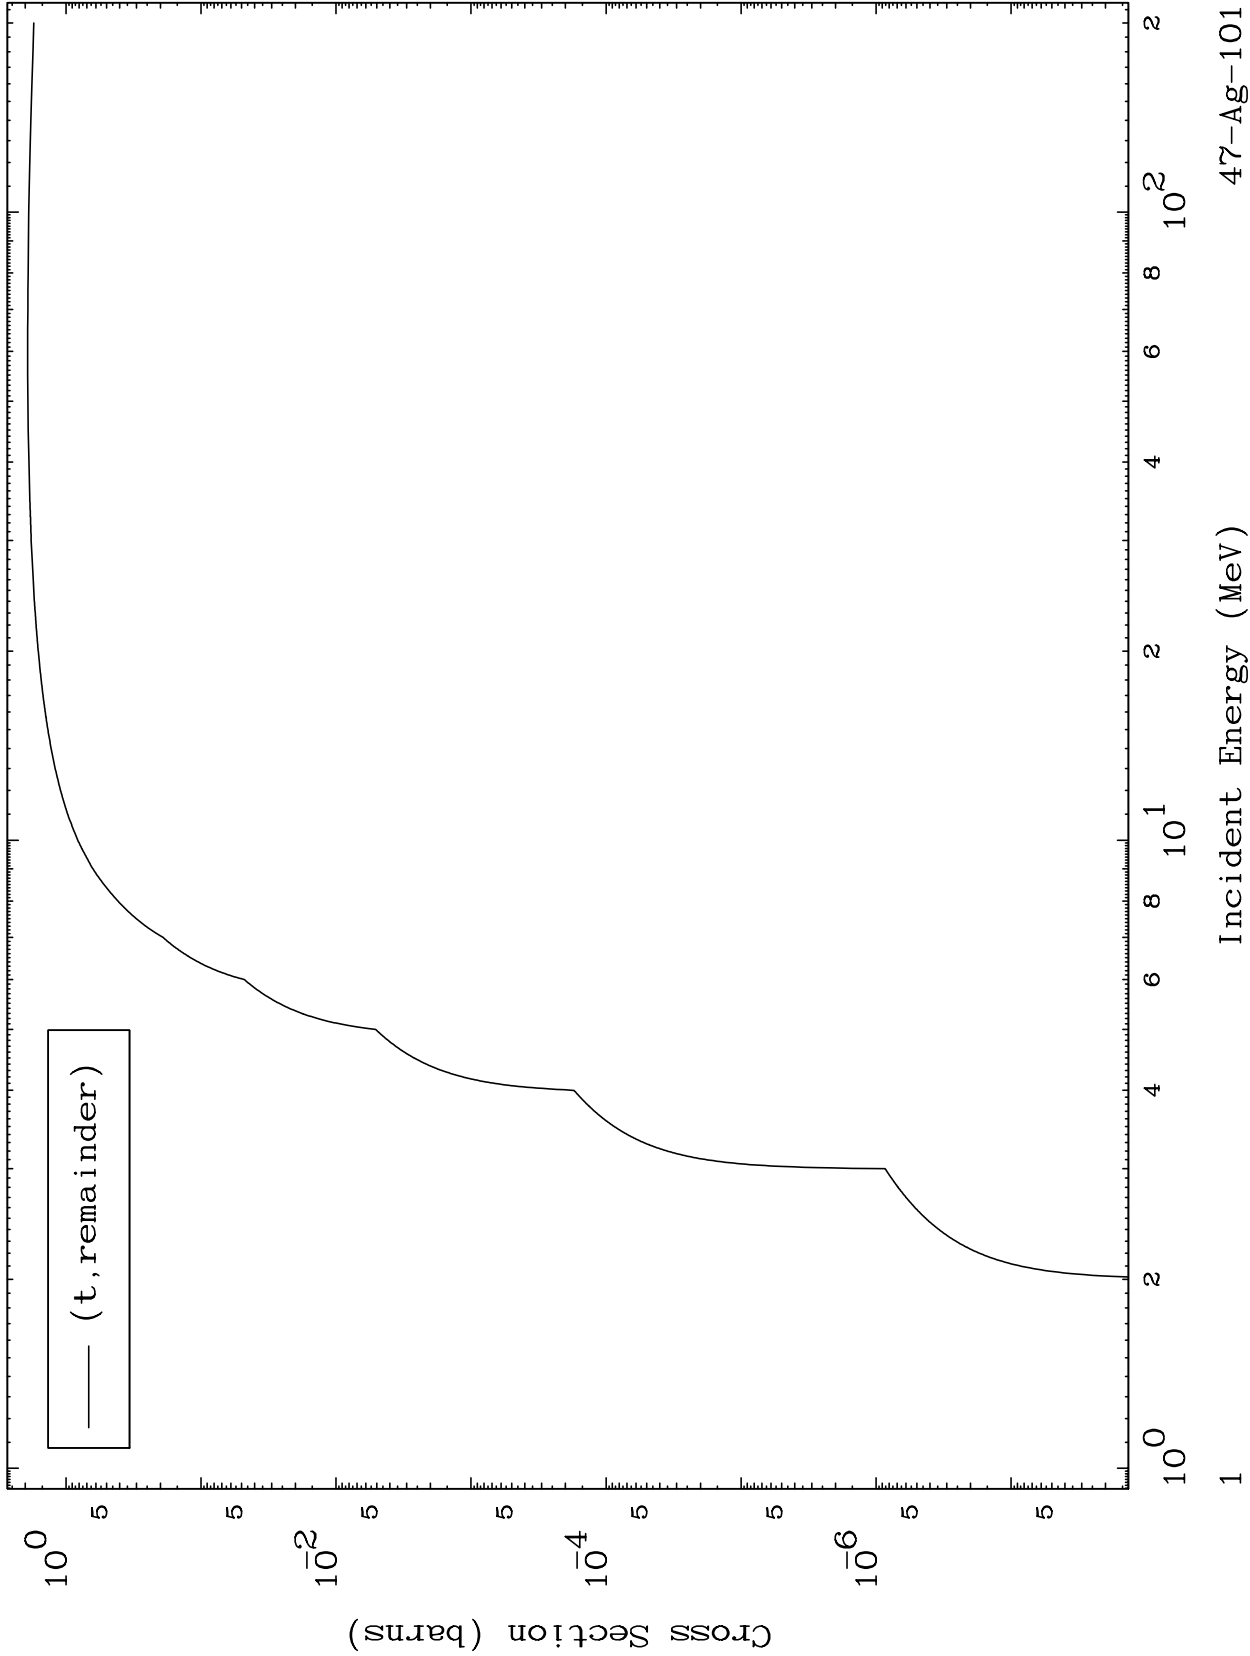

Press Mouse Button to Start

MAT 4708

Triton Major

47-Ag-101

0 Kelvin Cross Sections

Incident Energy (MeV)

47-Ag-101