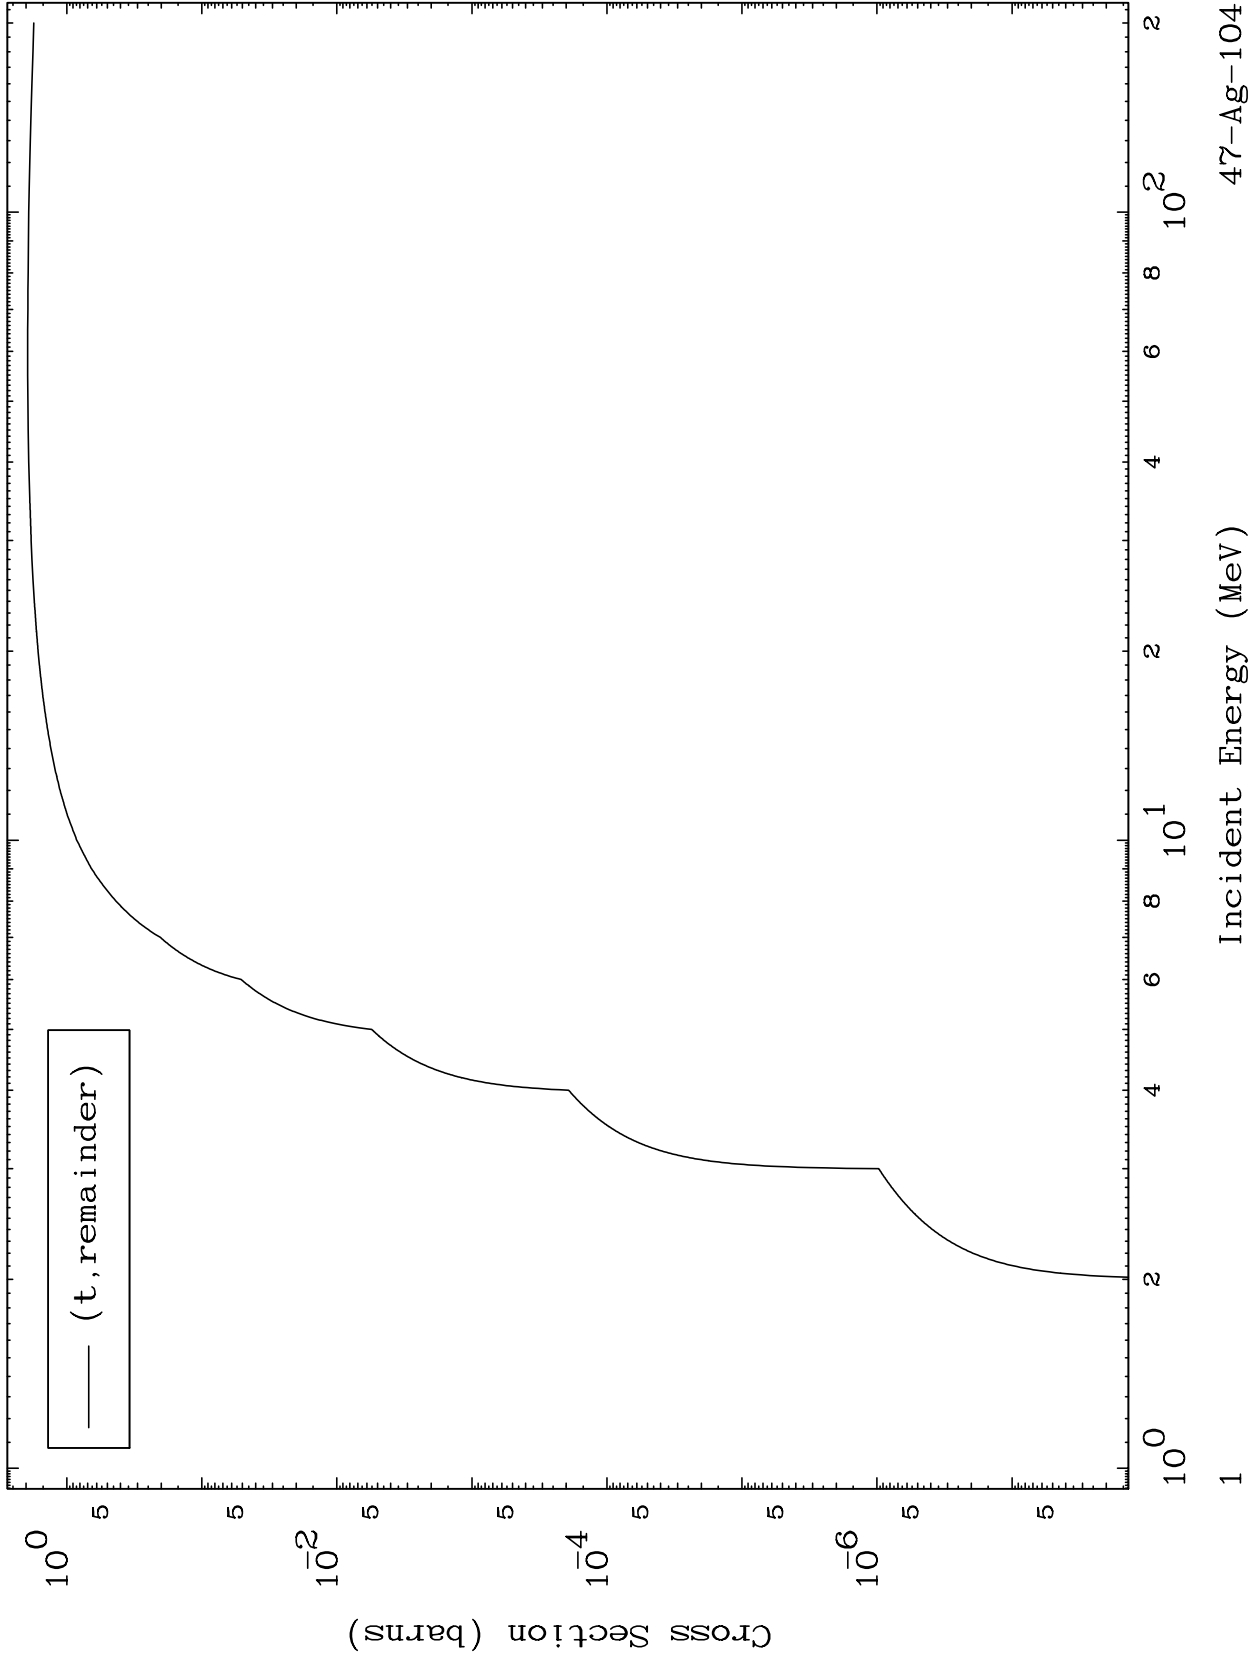

Press Mouse Button to Start

MAT 4717

Triton Major

47-Ag-104

0 Kelvin Cross Sections

Incident Energy (MeV)

47-Ag-104