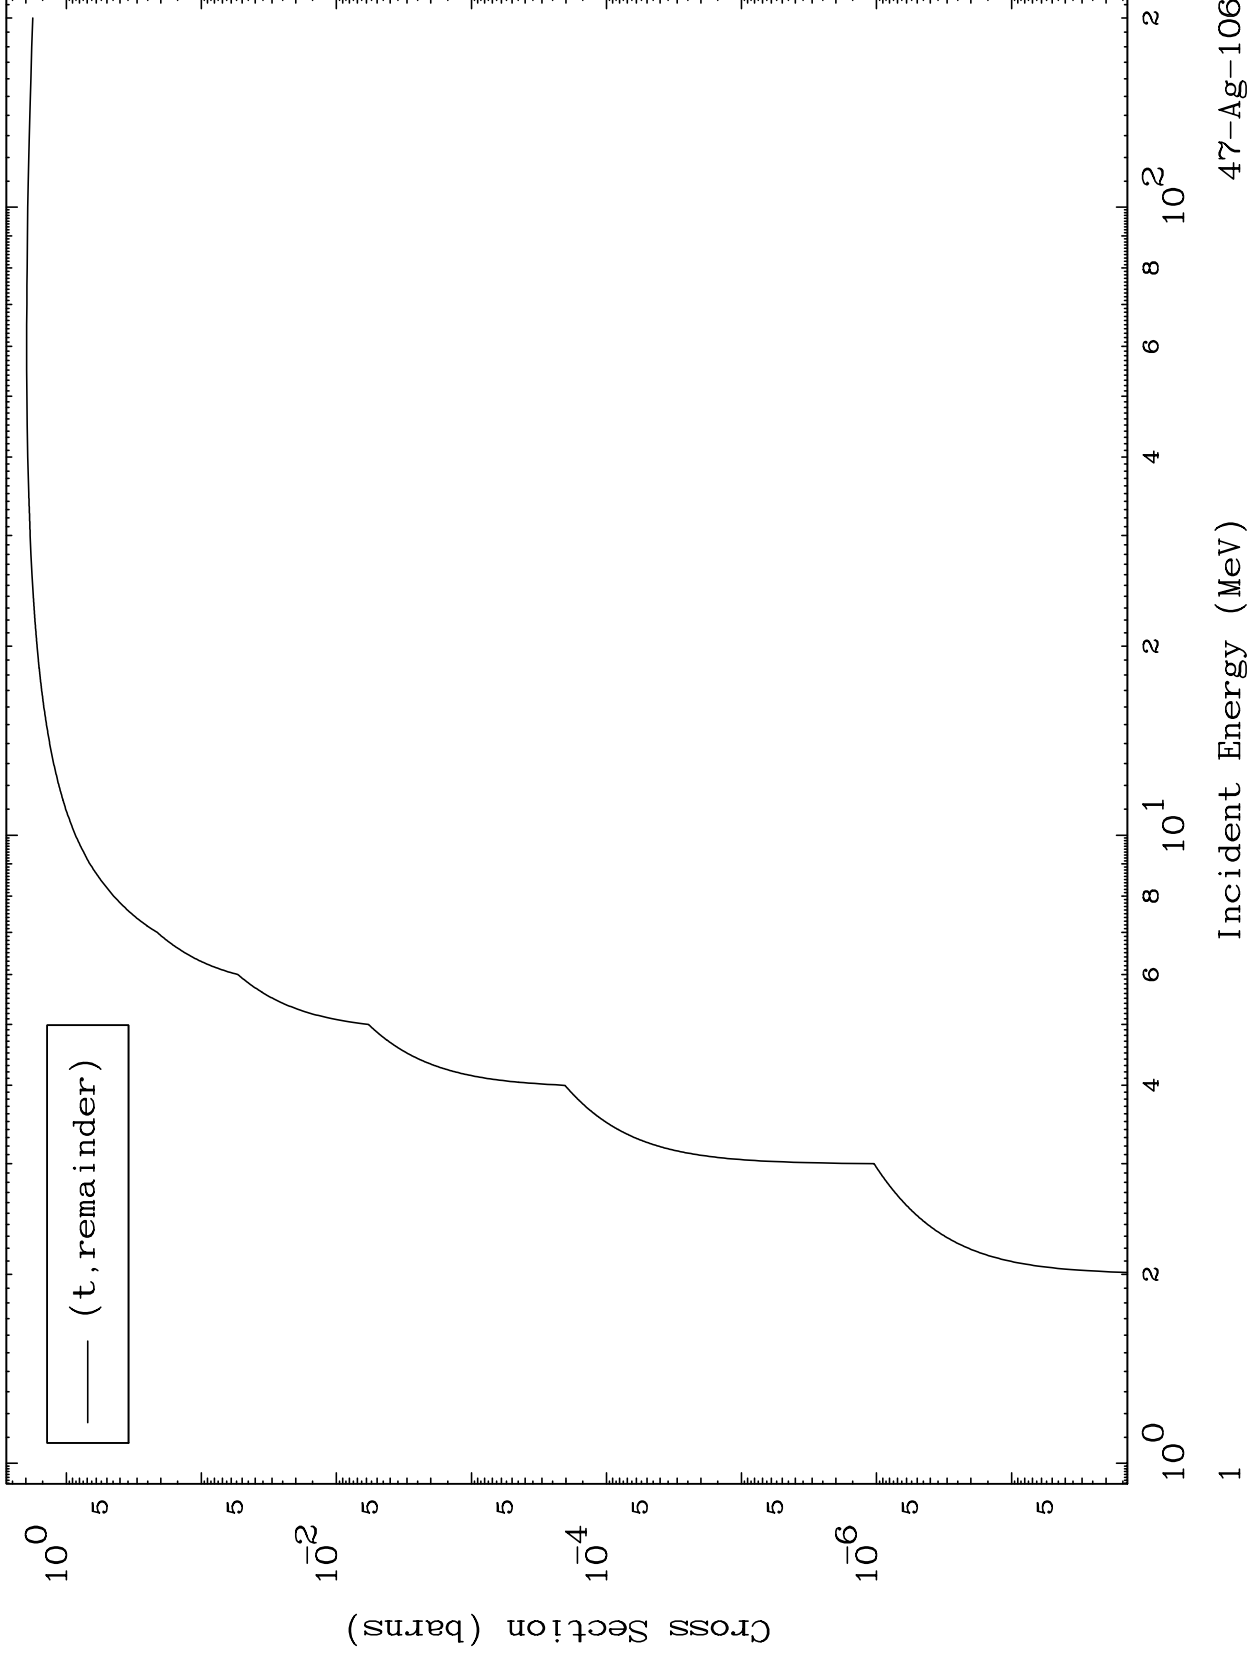

Press Mouse Button to Start

MAT 4723

Triton Major

47-Ag-106

0 Kelvin Cross Sections

Incident Energy (MeV)

47-Ag-106