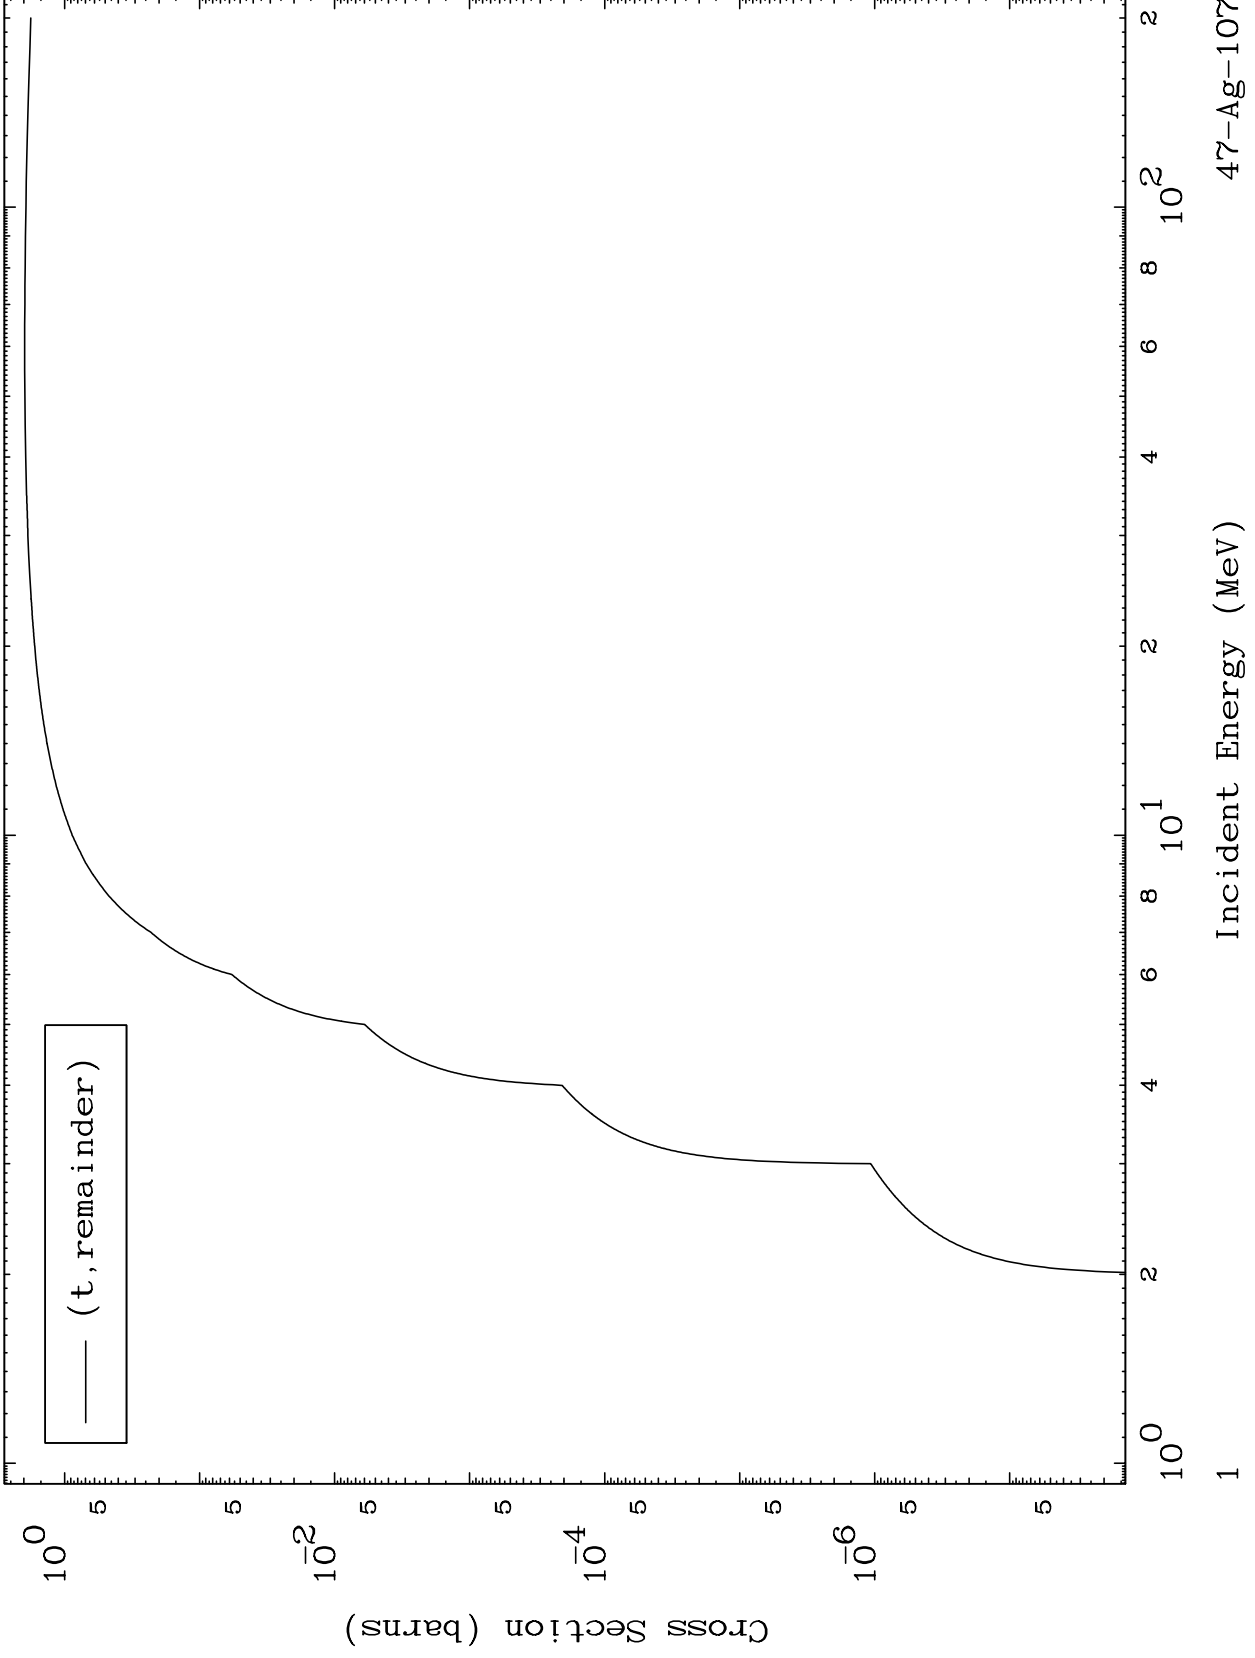

Press Mouse Button to Start

MAT 4725

Triton Major

47-Ag-107

0 Kelvin Cross Sections

Incident Energy (MeV)

47-Ag-107