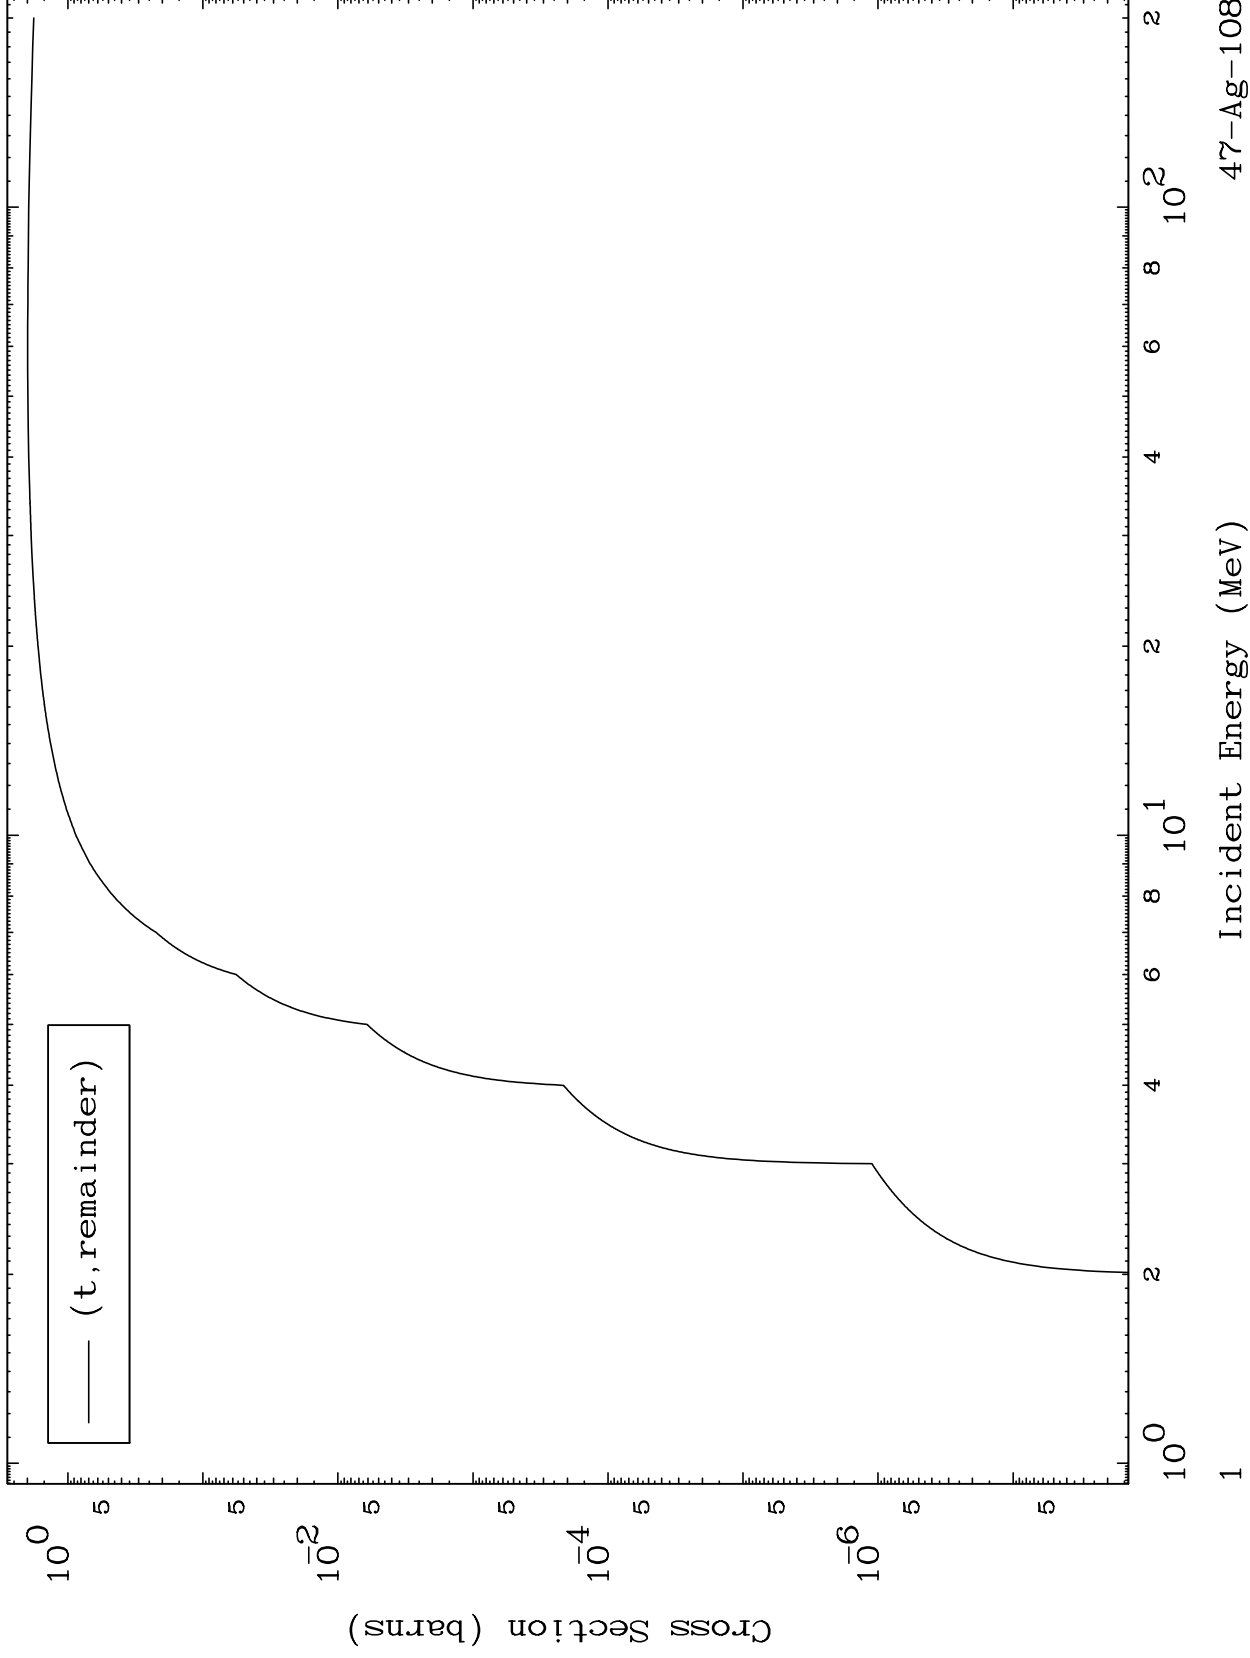

Press Mouse Button to Start

MAT 4729

Triton Major
0 Kelvin Cross Sections

47-Ag-108

Incident Energy (MeV)

47-Ag-108