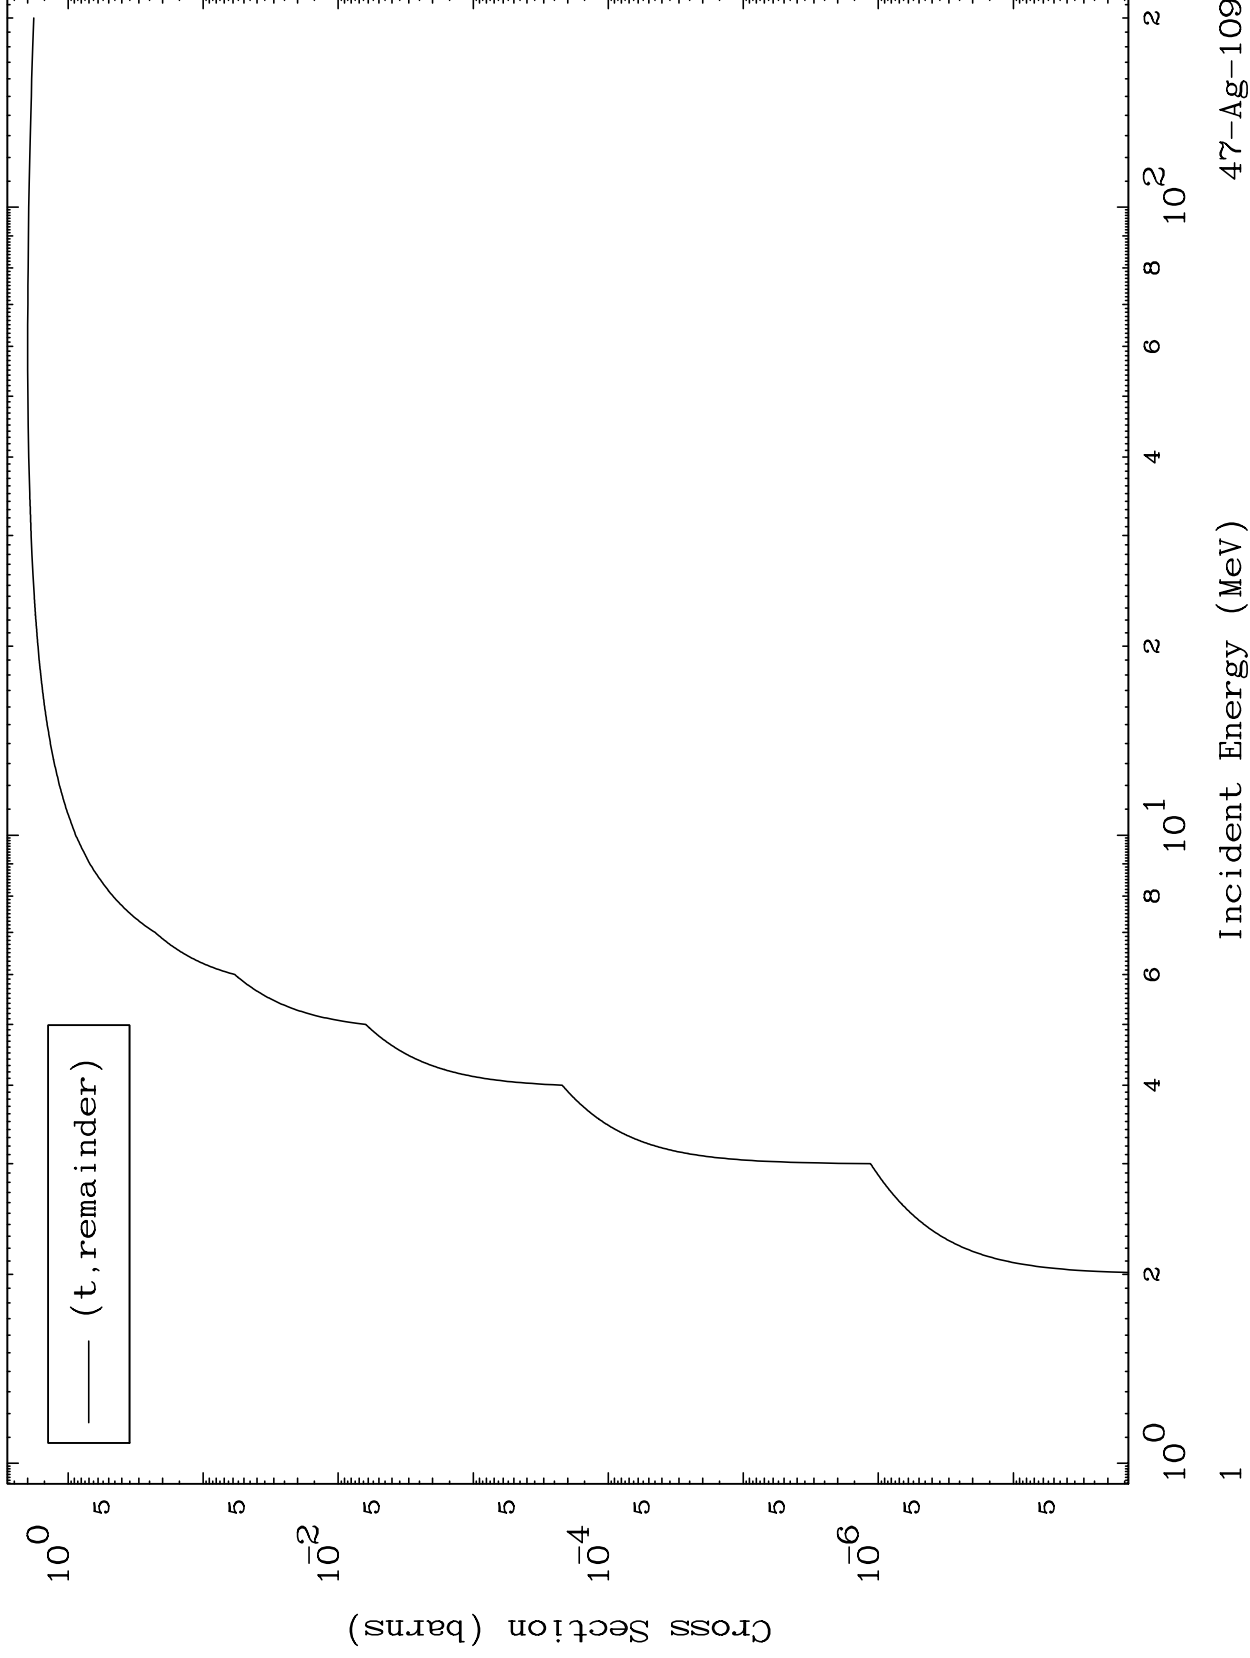

Press Mouse Button to Start

MAT 4731

Triton Major
0 Kelvin Cross Sections

47-Ag-109

Incident Energy (MeV)

47-Ag-109