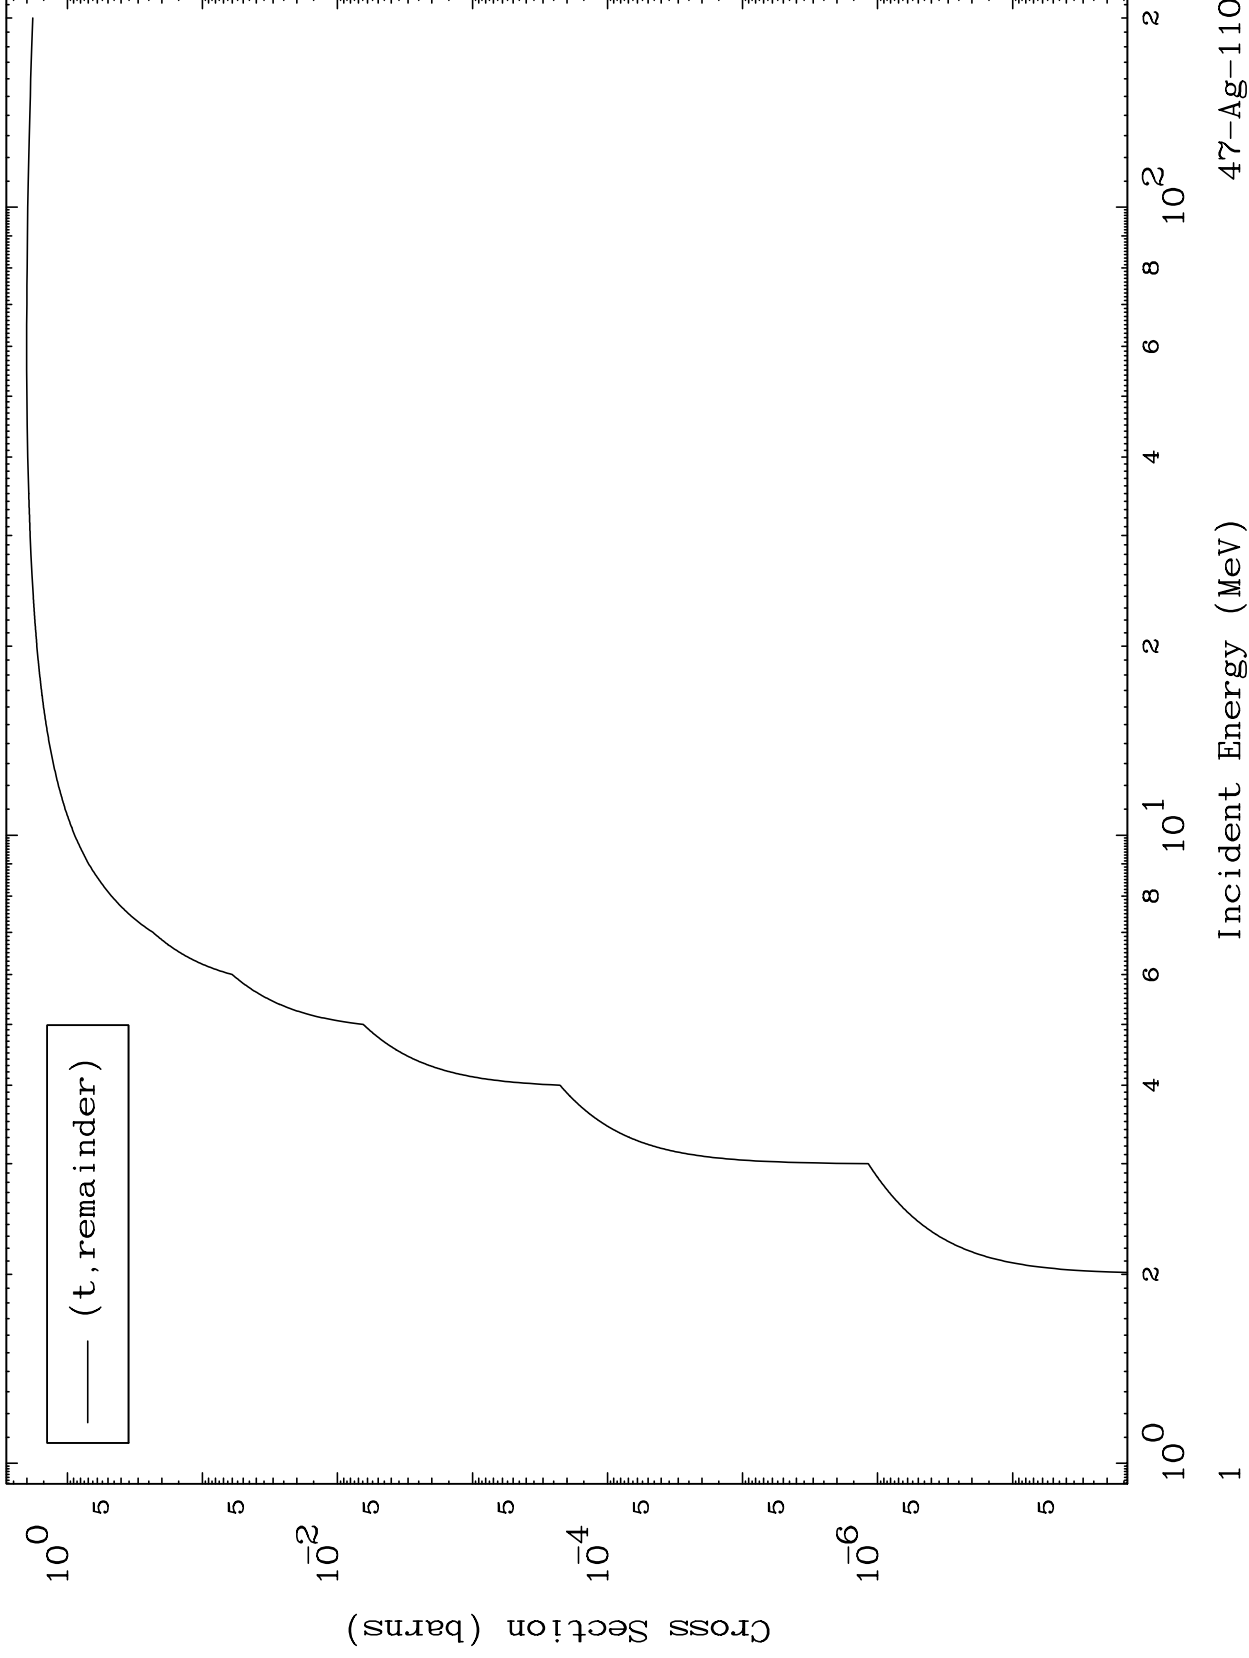

Press Mouse Button to Start

MAT 4735

Triton Major

47-Ag-110

0 Kelvin Cross Sections

Incident Energy (MeV)

47-Ag-110