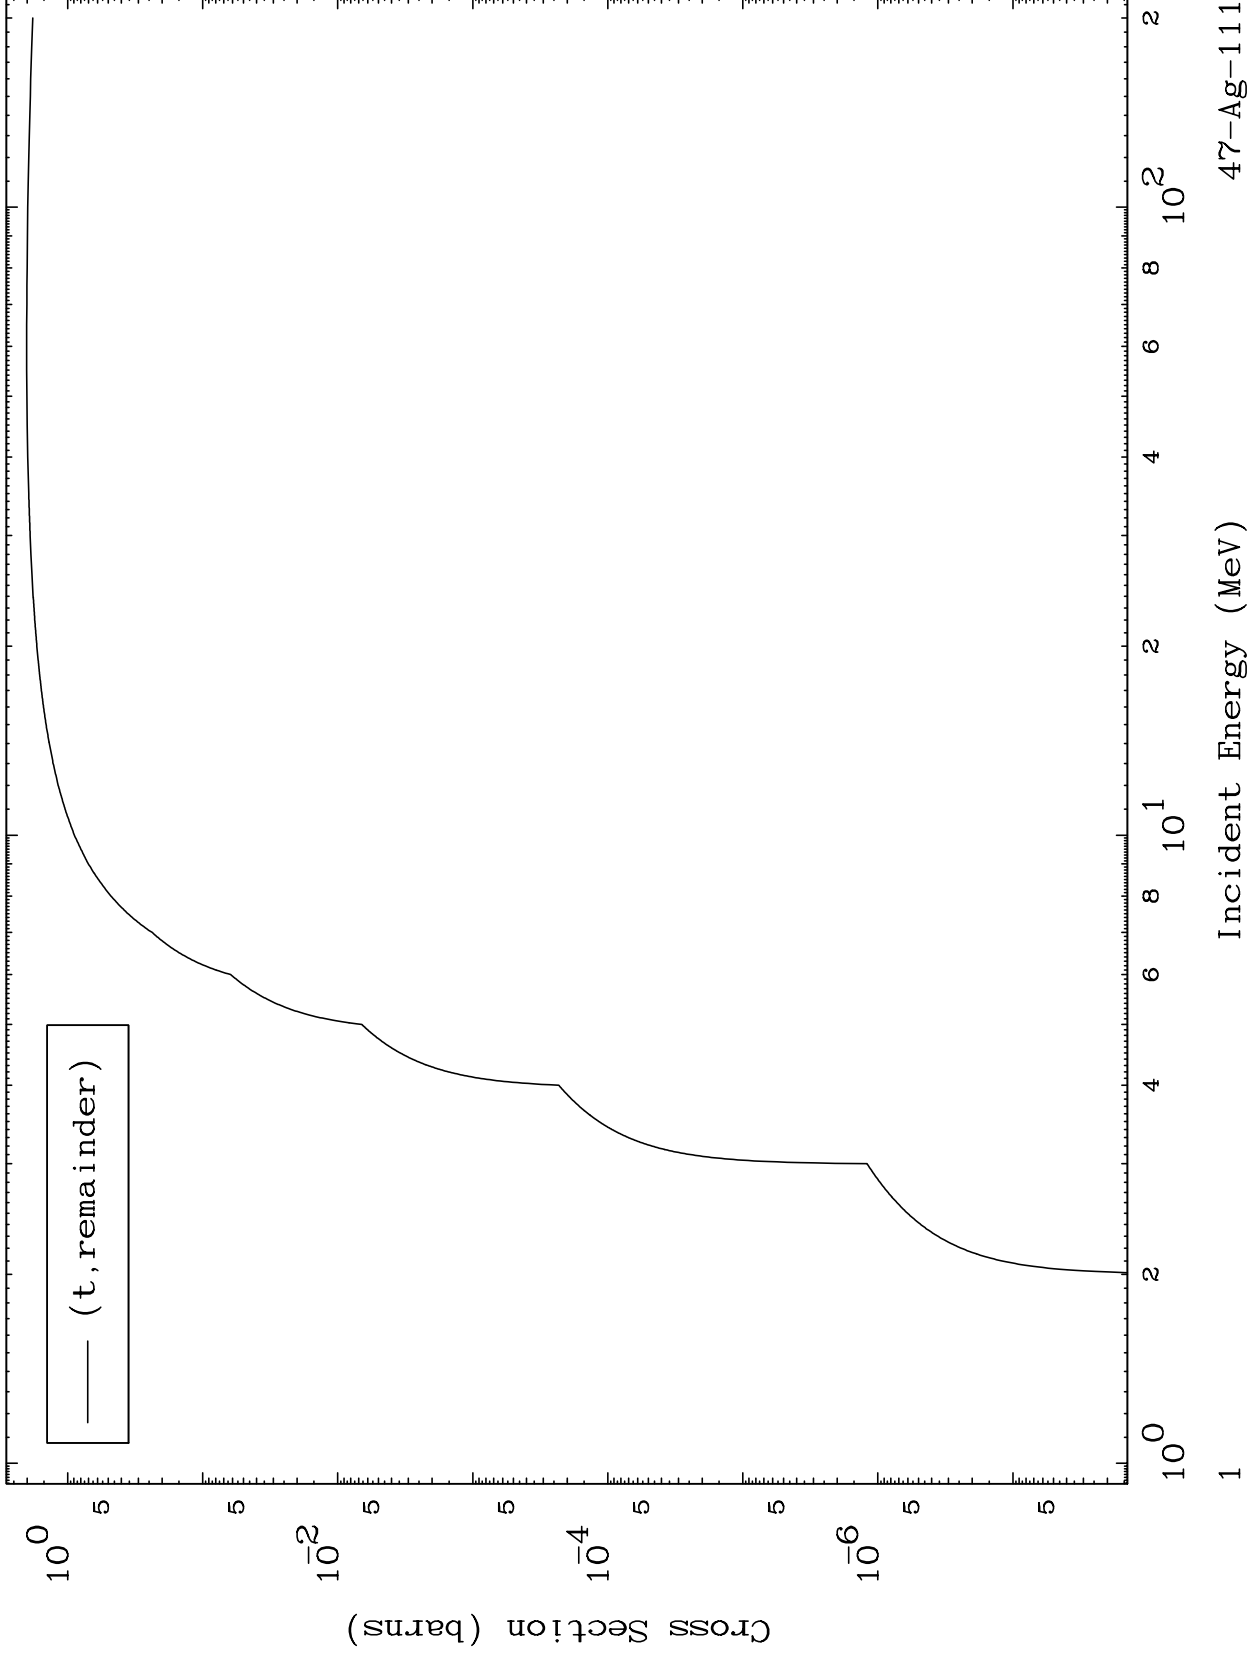

Press Mouse Button to Start

MAT 4737

Triton Major

47-Ag-111

0 Kelvin Cross Sections

Incident Energy (MeV)

47-Ag-111