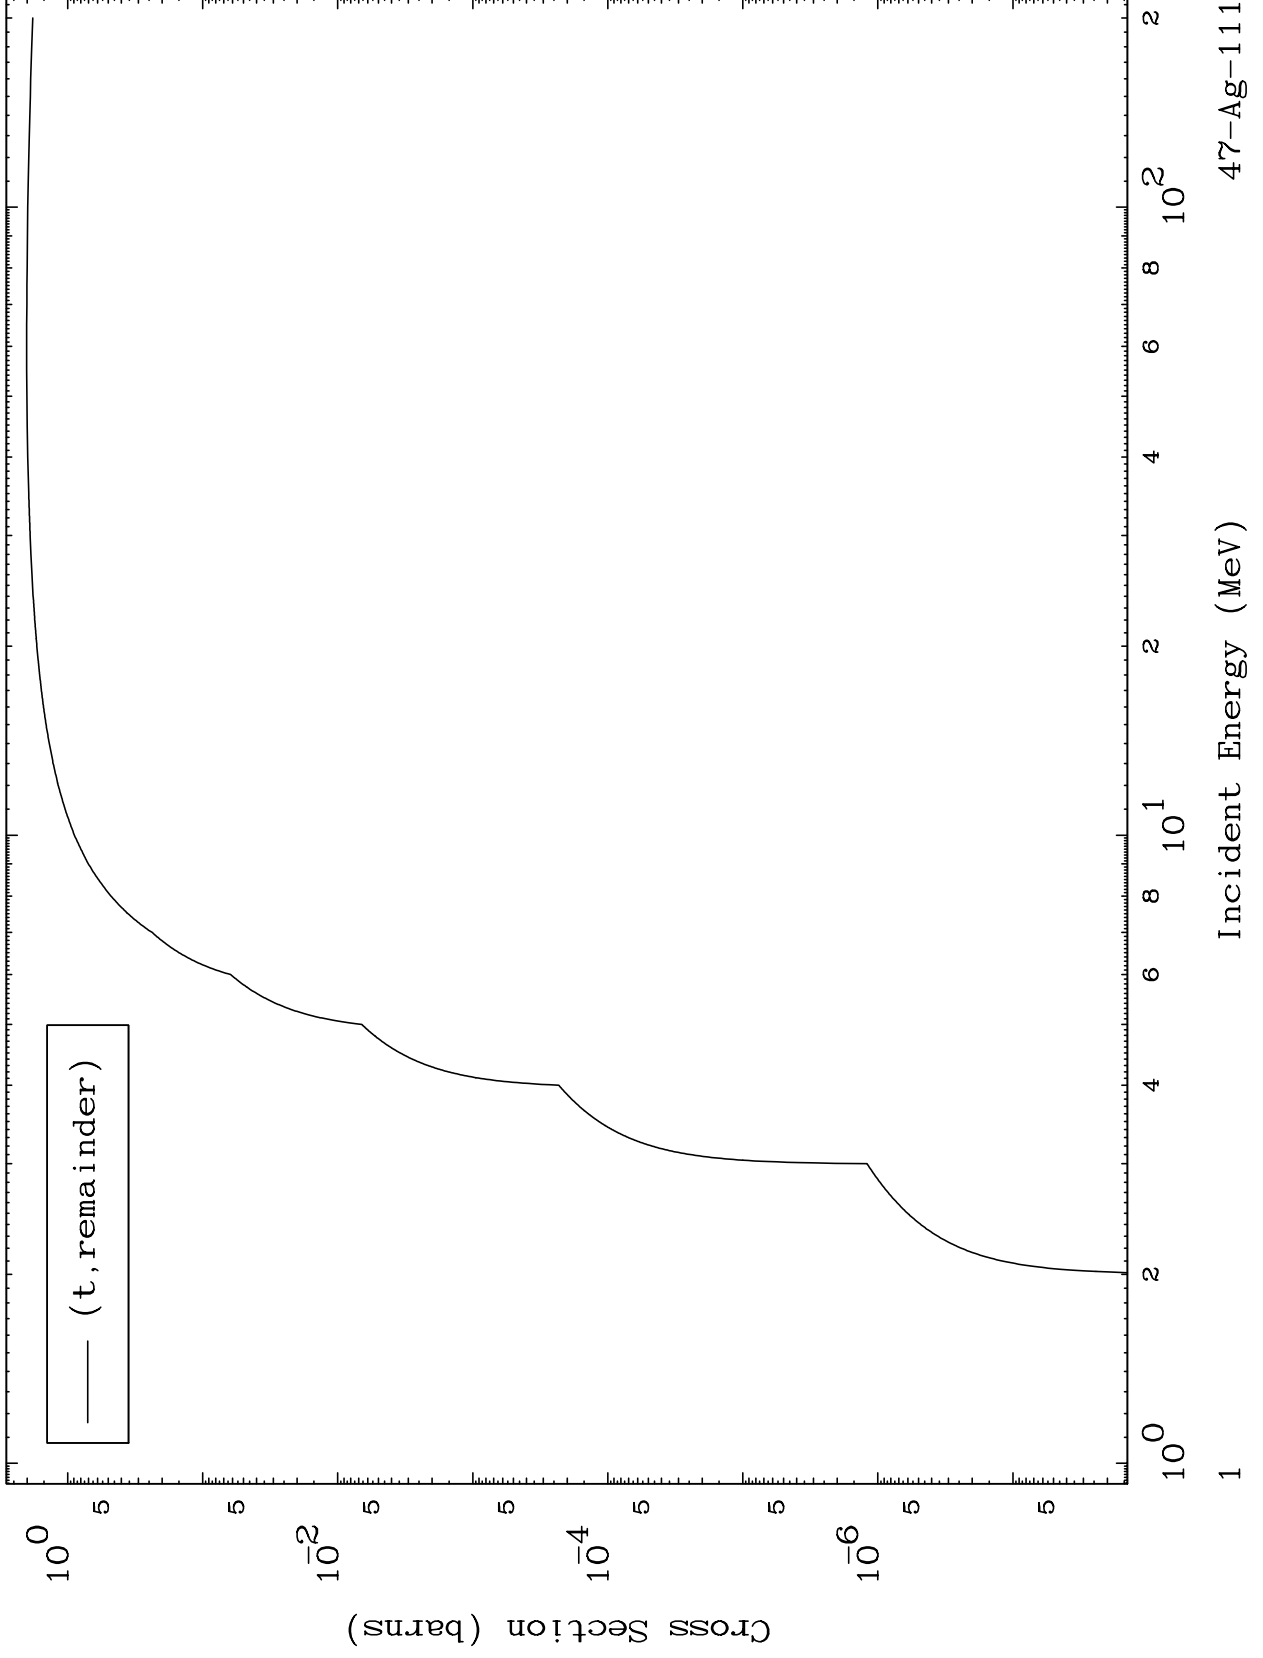

Press Mouse Button to Start

MAT 4738

Triton Major

47-Ag-111

0 Kelvin Cross Sections

Incident Energy (MeV)

47-Ag-111