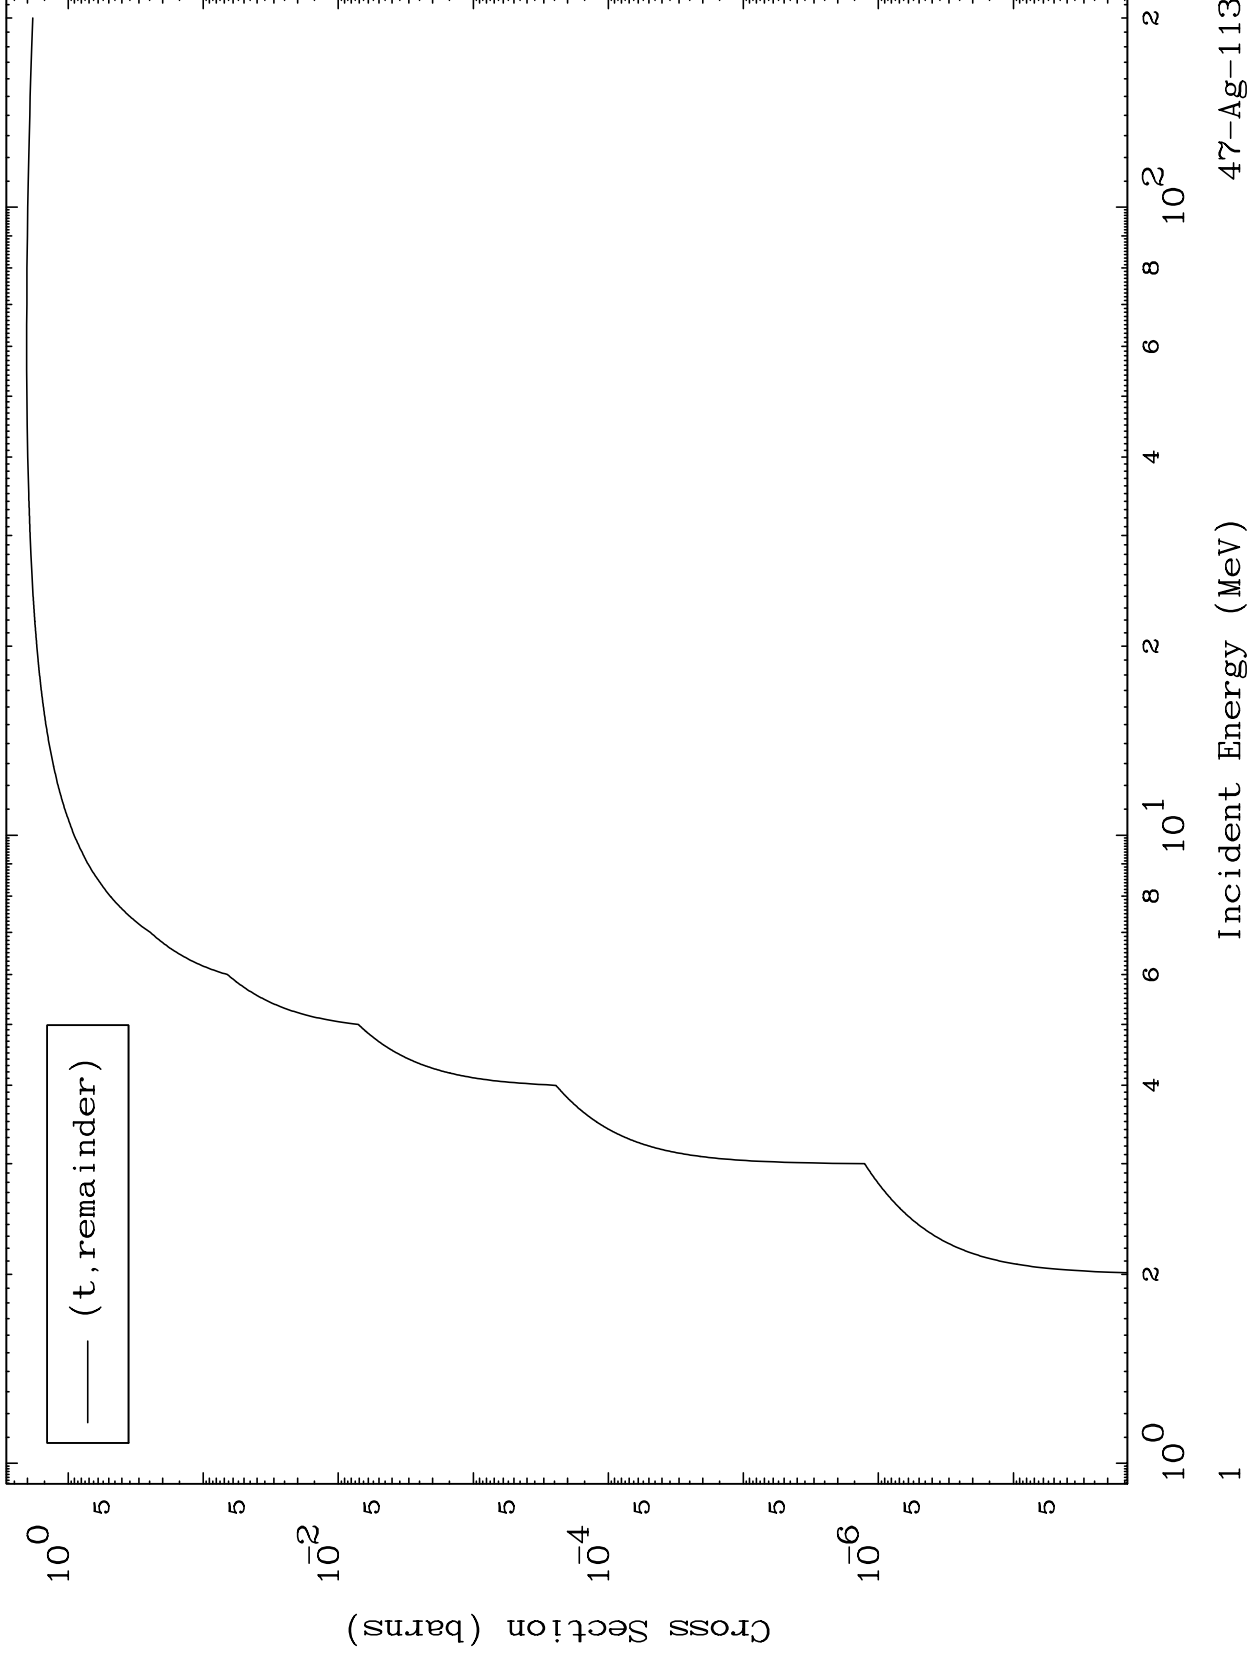

Press Mouse Button to Start

MAT 4744

Triton Major

47-Ag-113

0 Kelvin Cross Sections

Incident Energy (MeV)

47-Ag-113