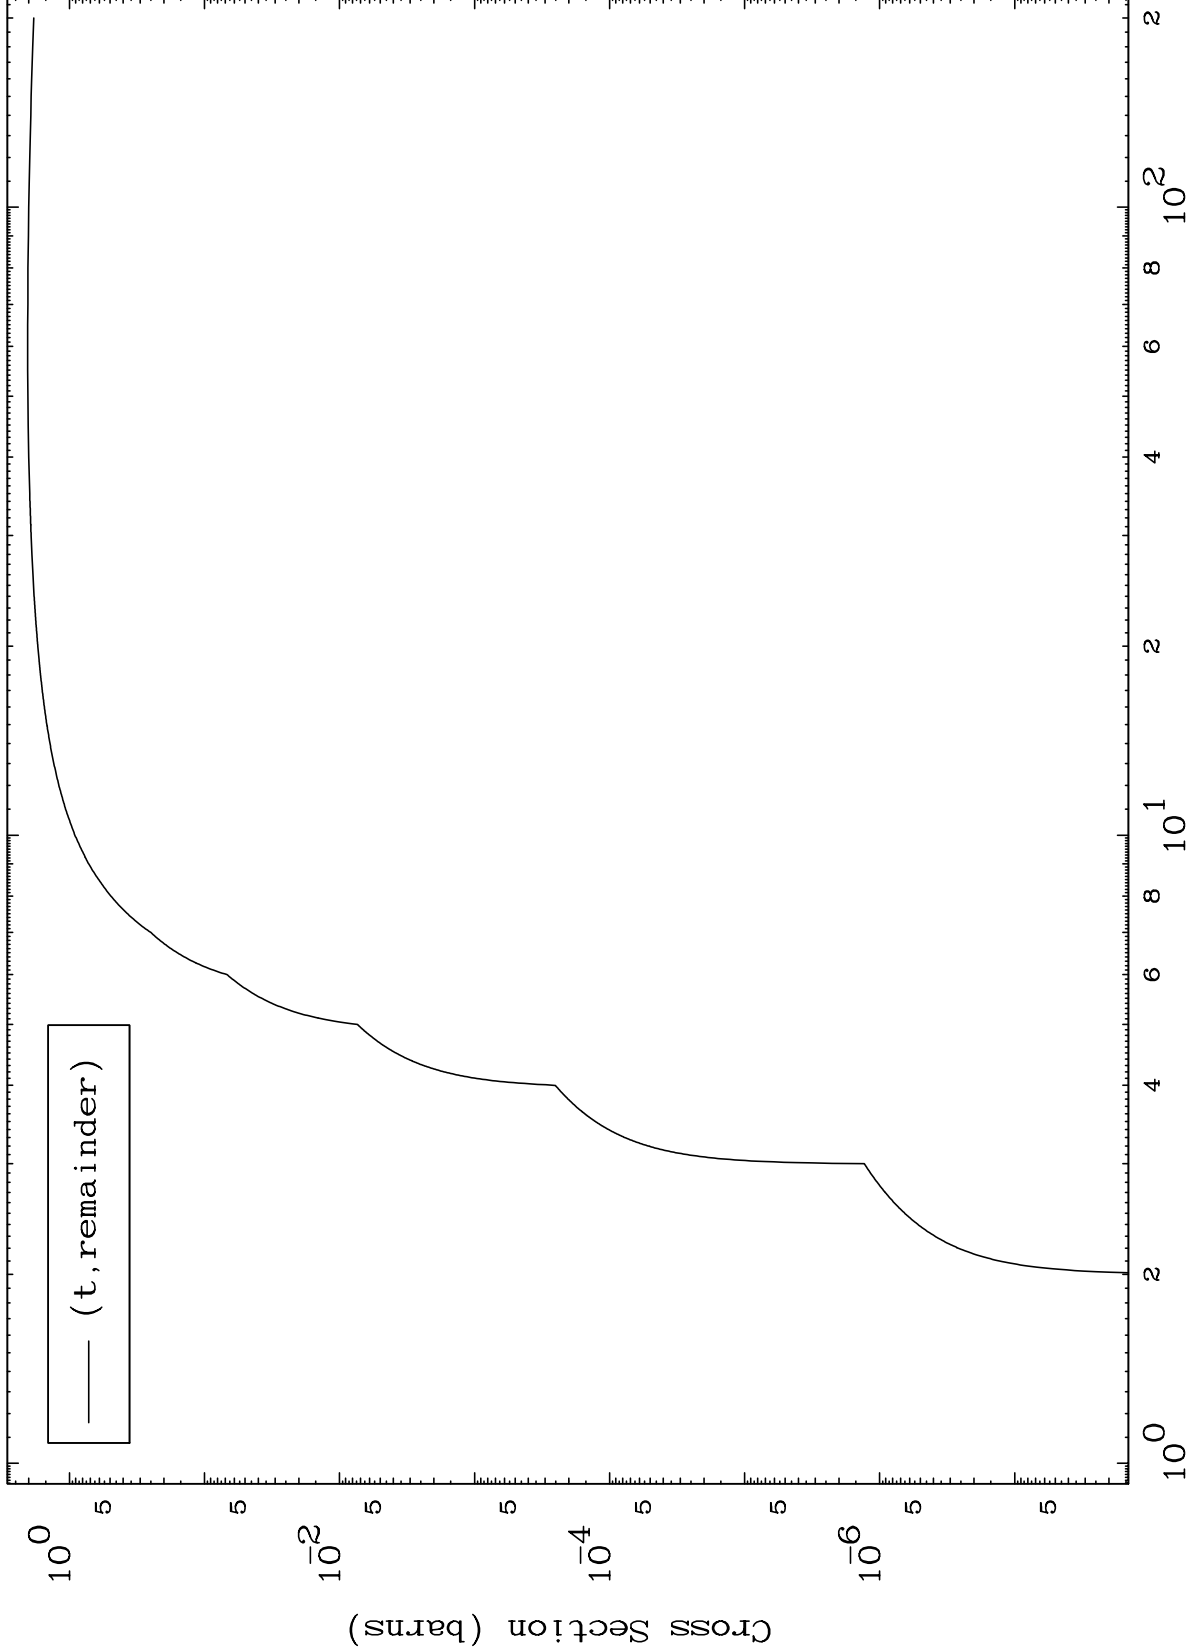

Press Mouse Button to Start

MAT 4746

Triton Major

47-Ag-114

0 Kelvin Cross Sections

Incident Energy (MeV)

47-Ag-114