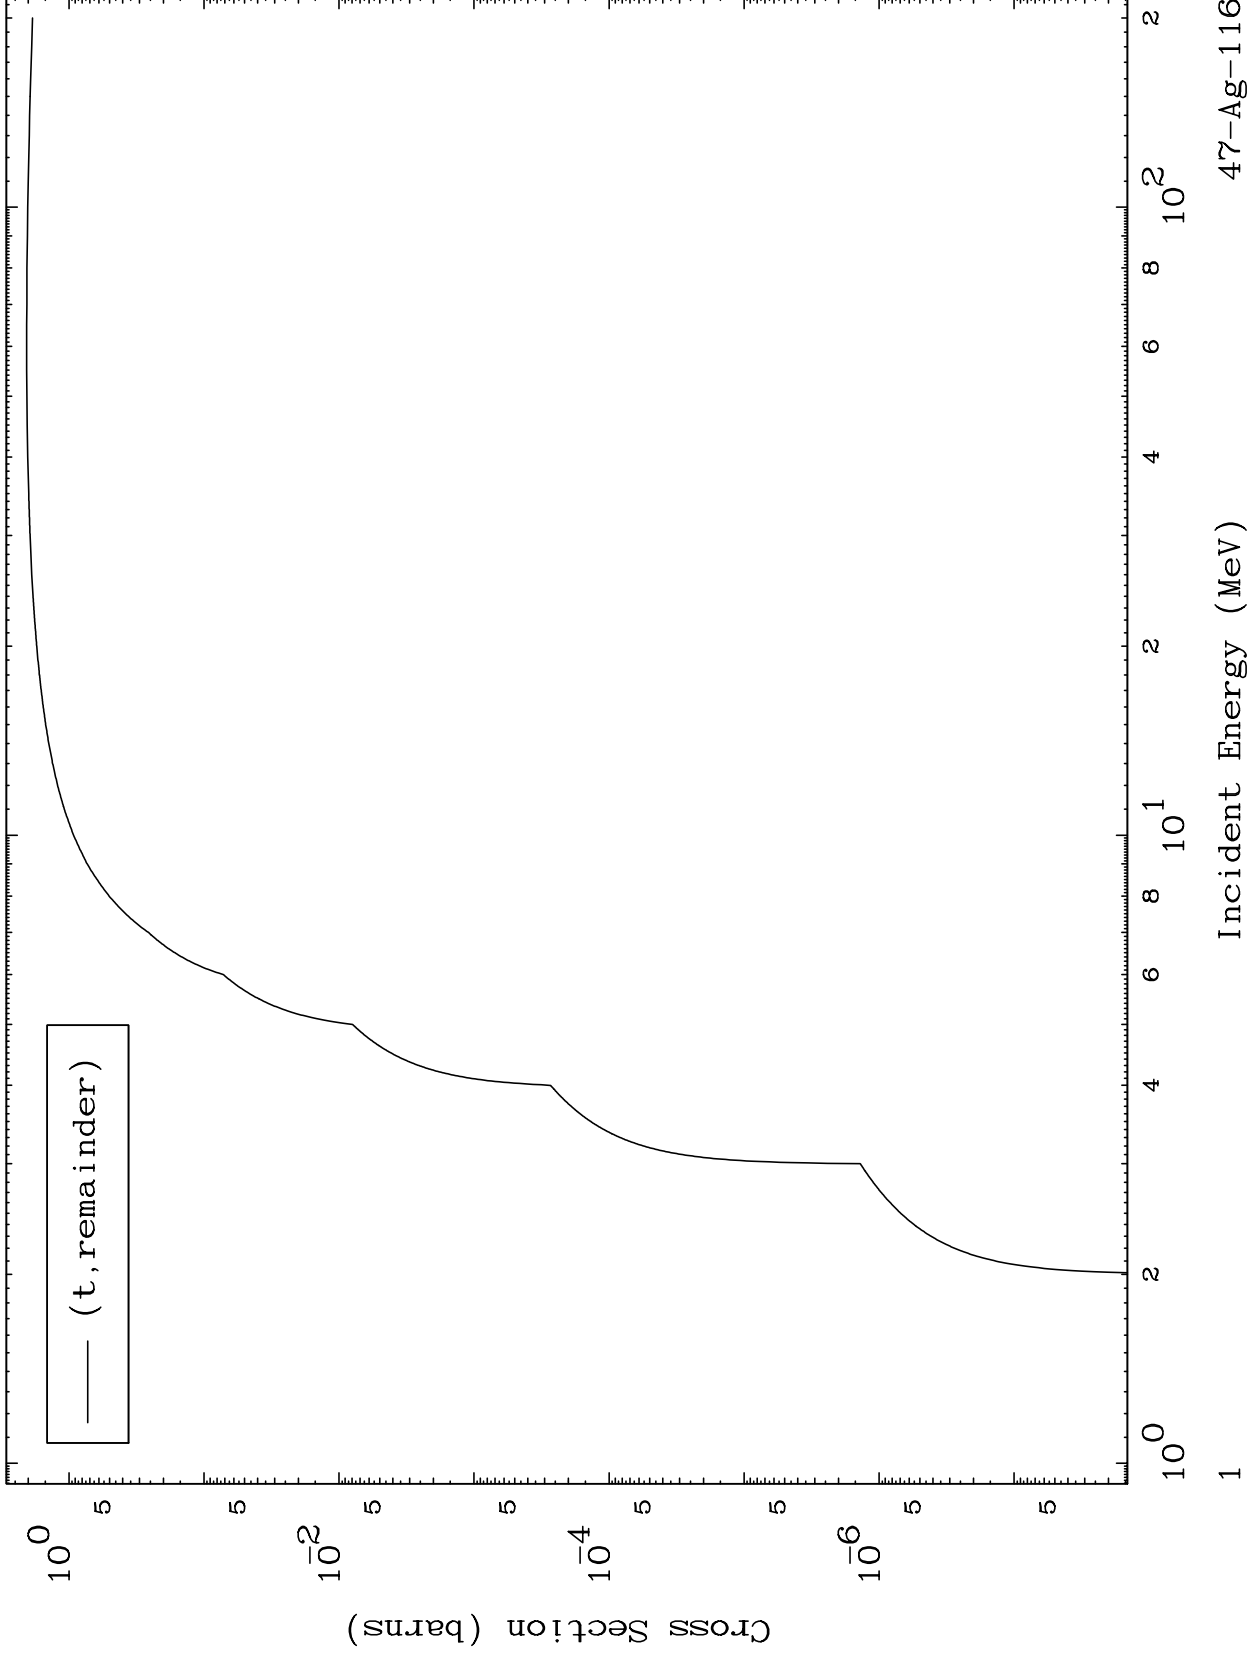

Press Mouse Button to Start

MAT 4754

Triton Major

47-Ag-116

0 Kelvin Cross Sections

Incident Energy (MeV)

47-Ag-116