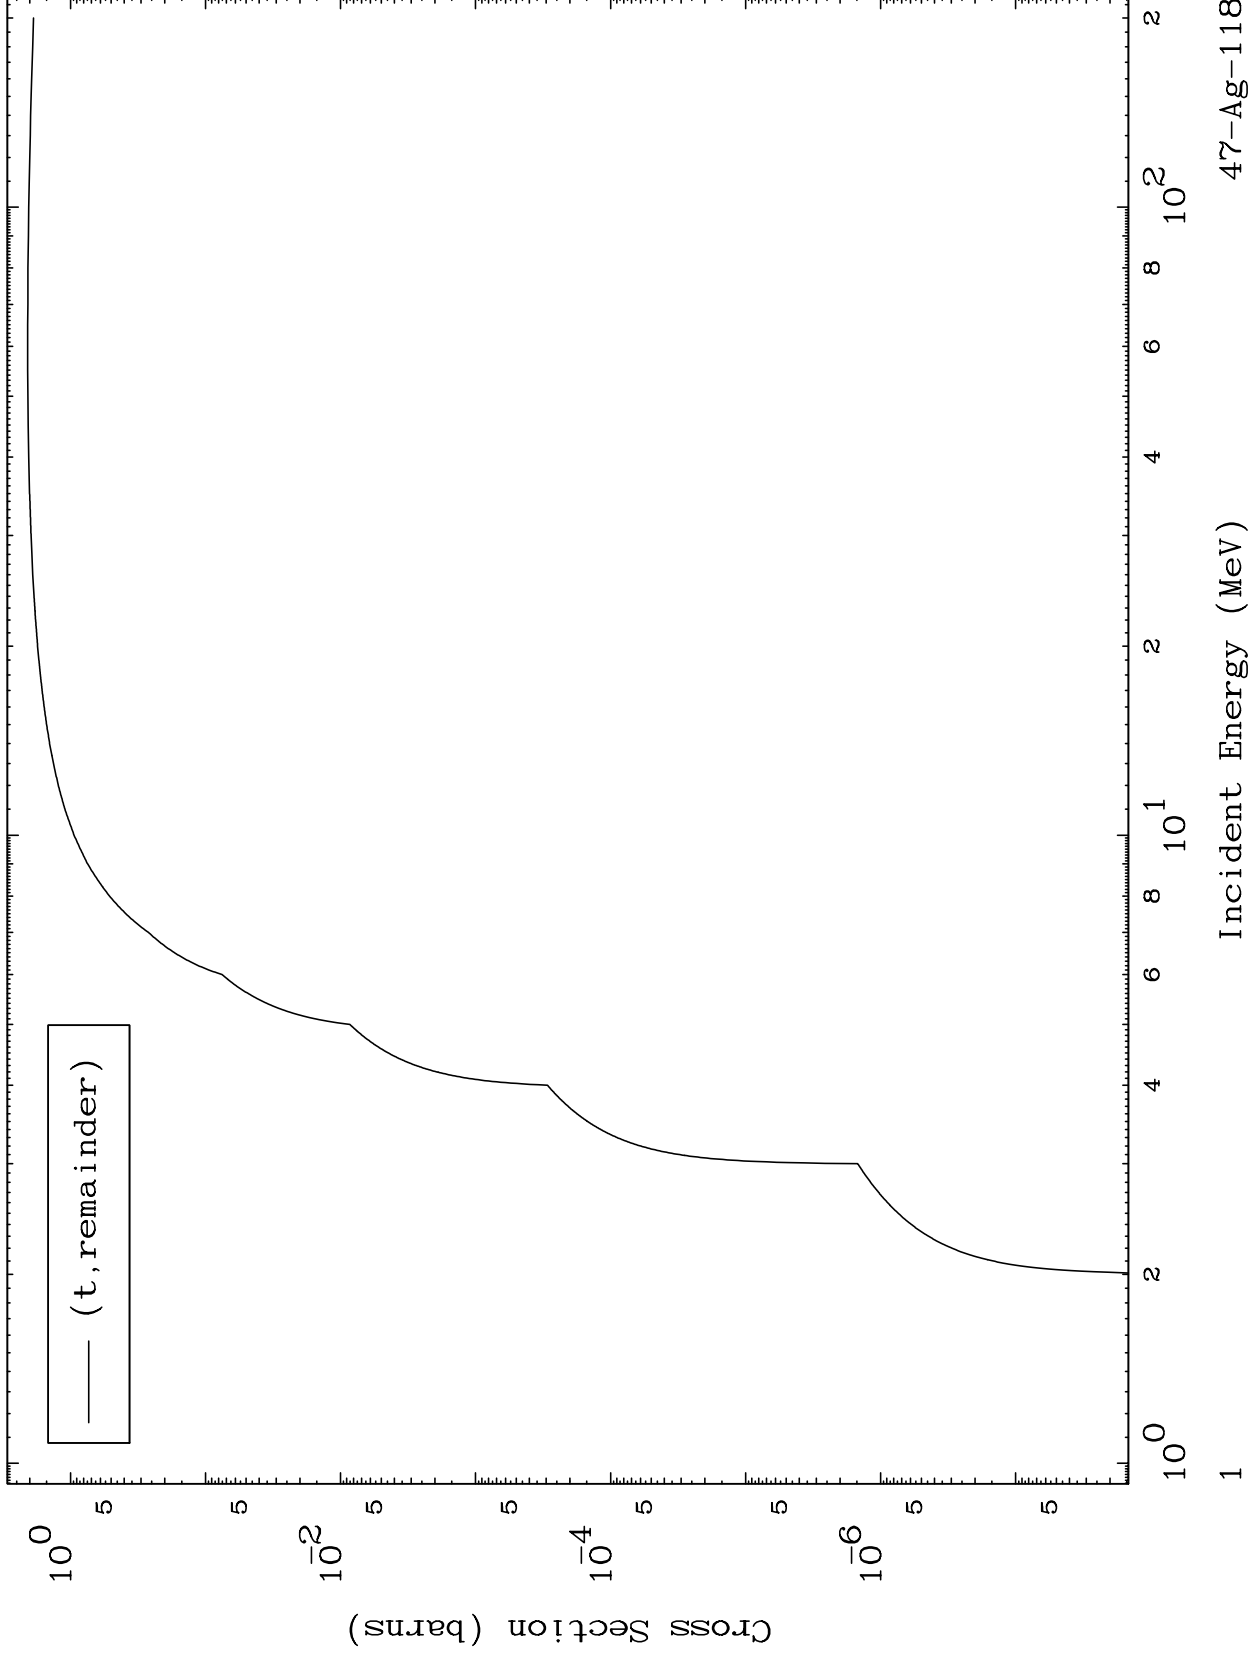

Press Mouse Button to Start

MAT 4759

Triton Major  
0 Kelvin Cross Sections

47-Ag-118

47-Ag-118

Incident Energy (MeV)