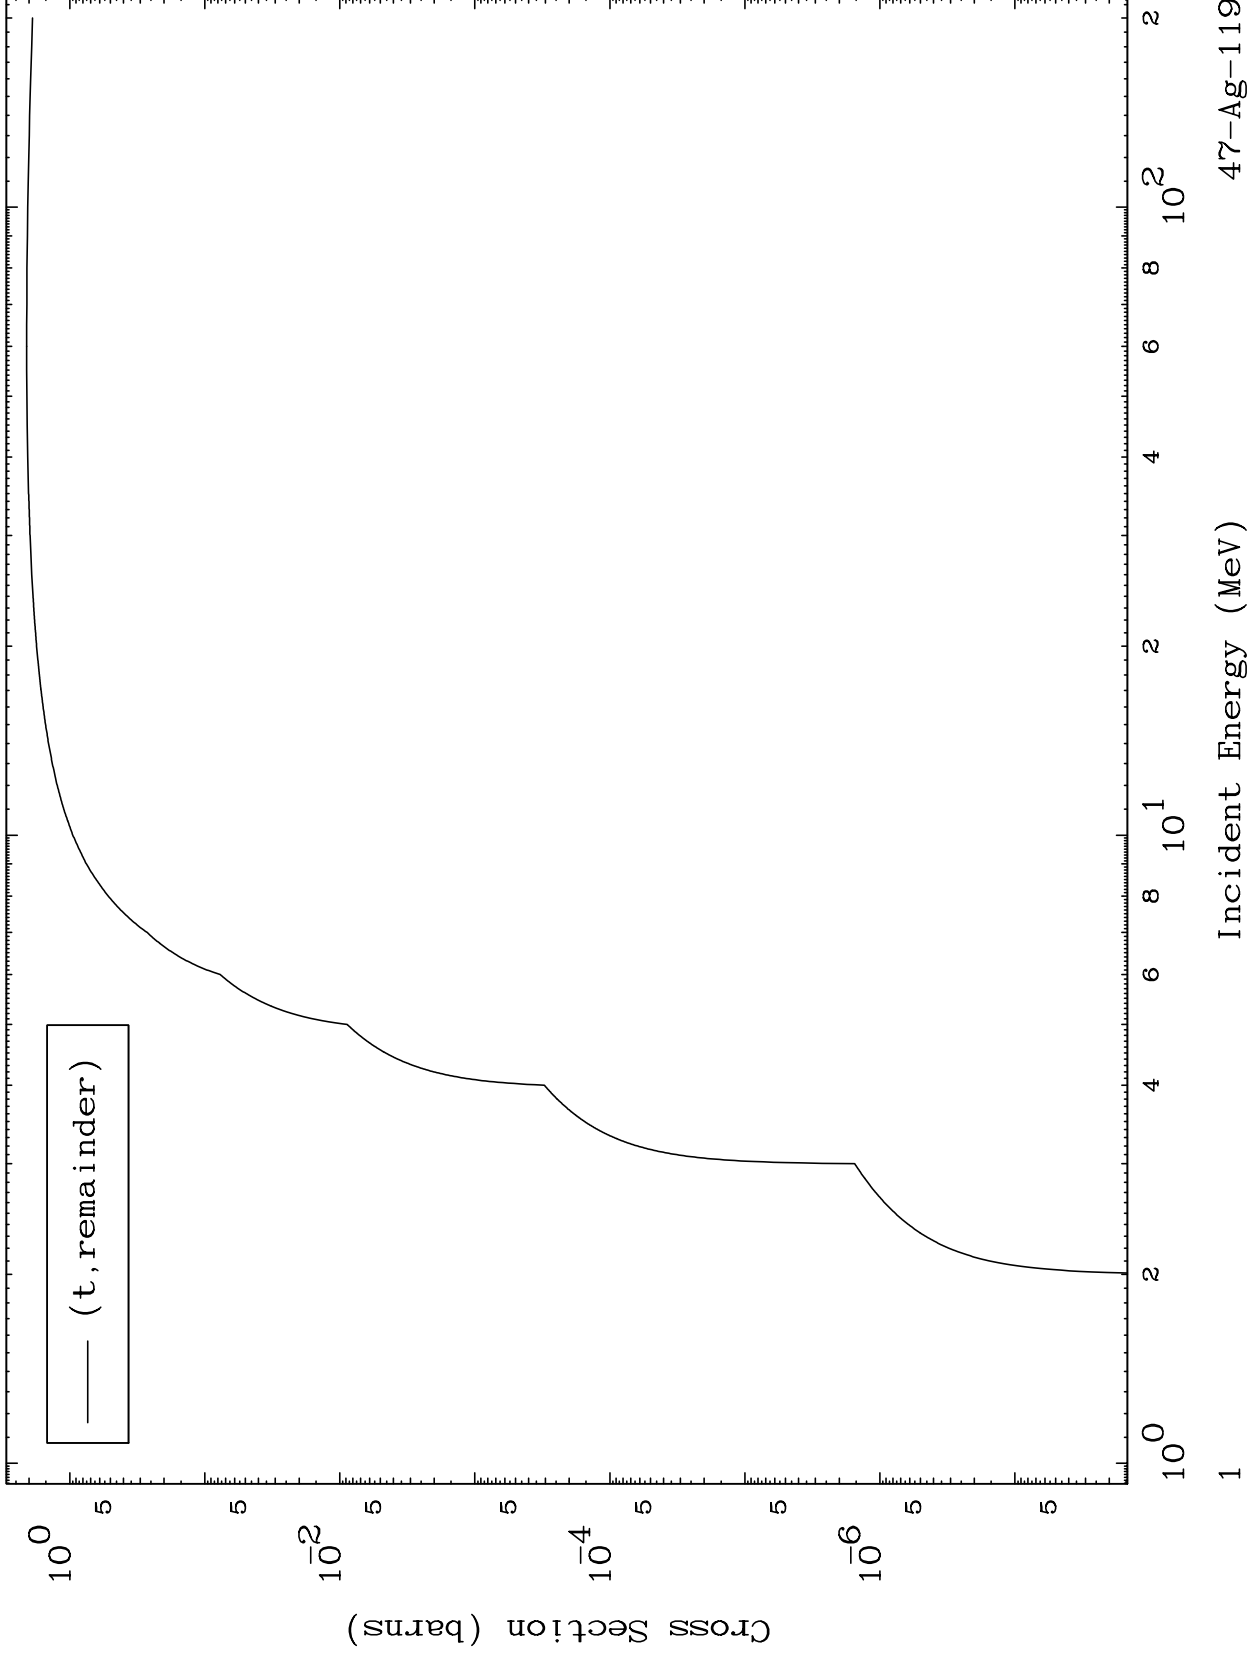

Press Mouse Button to Start

MAT 4761

Triton Major

47-Ag-119

0 Kelvin Cross Sections

Incident Energy (MeV)

47-Ag-119