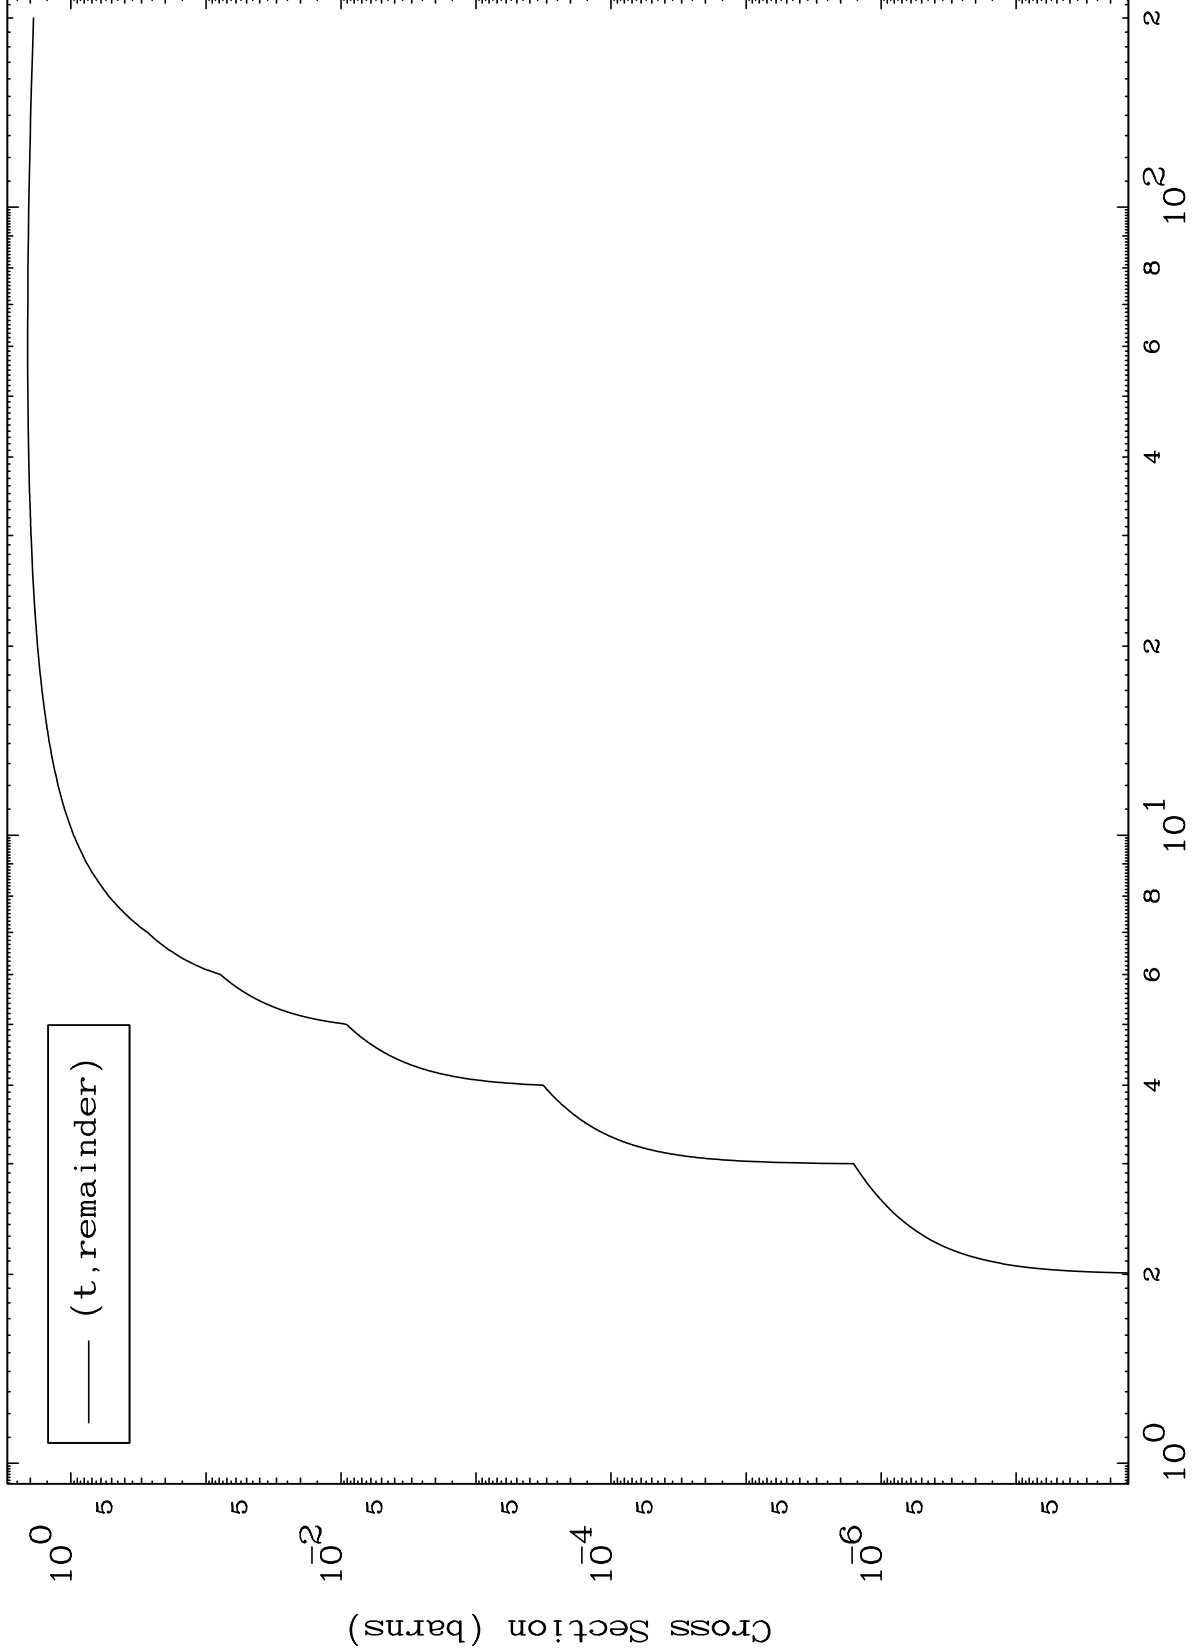

Press Mouse Button to Start

MAT 4764

Triton Major

47-Ag-120

0 Kelvin Cross Sections

Incident Energy (MeV)

47-Ag-120