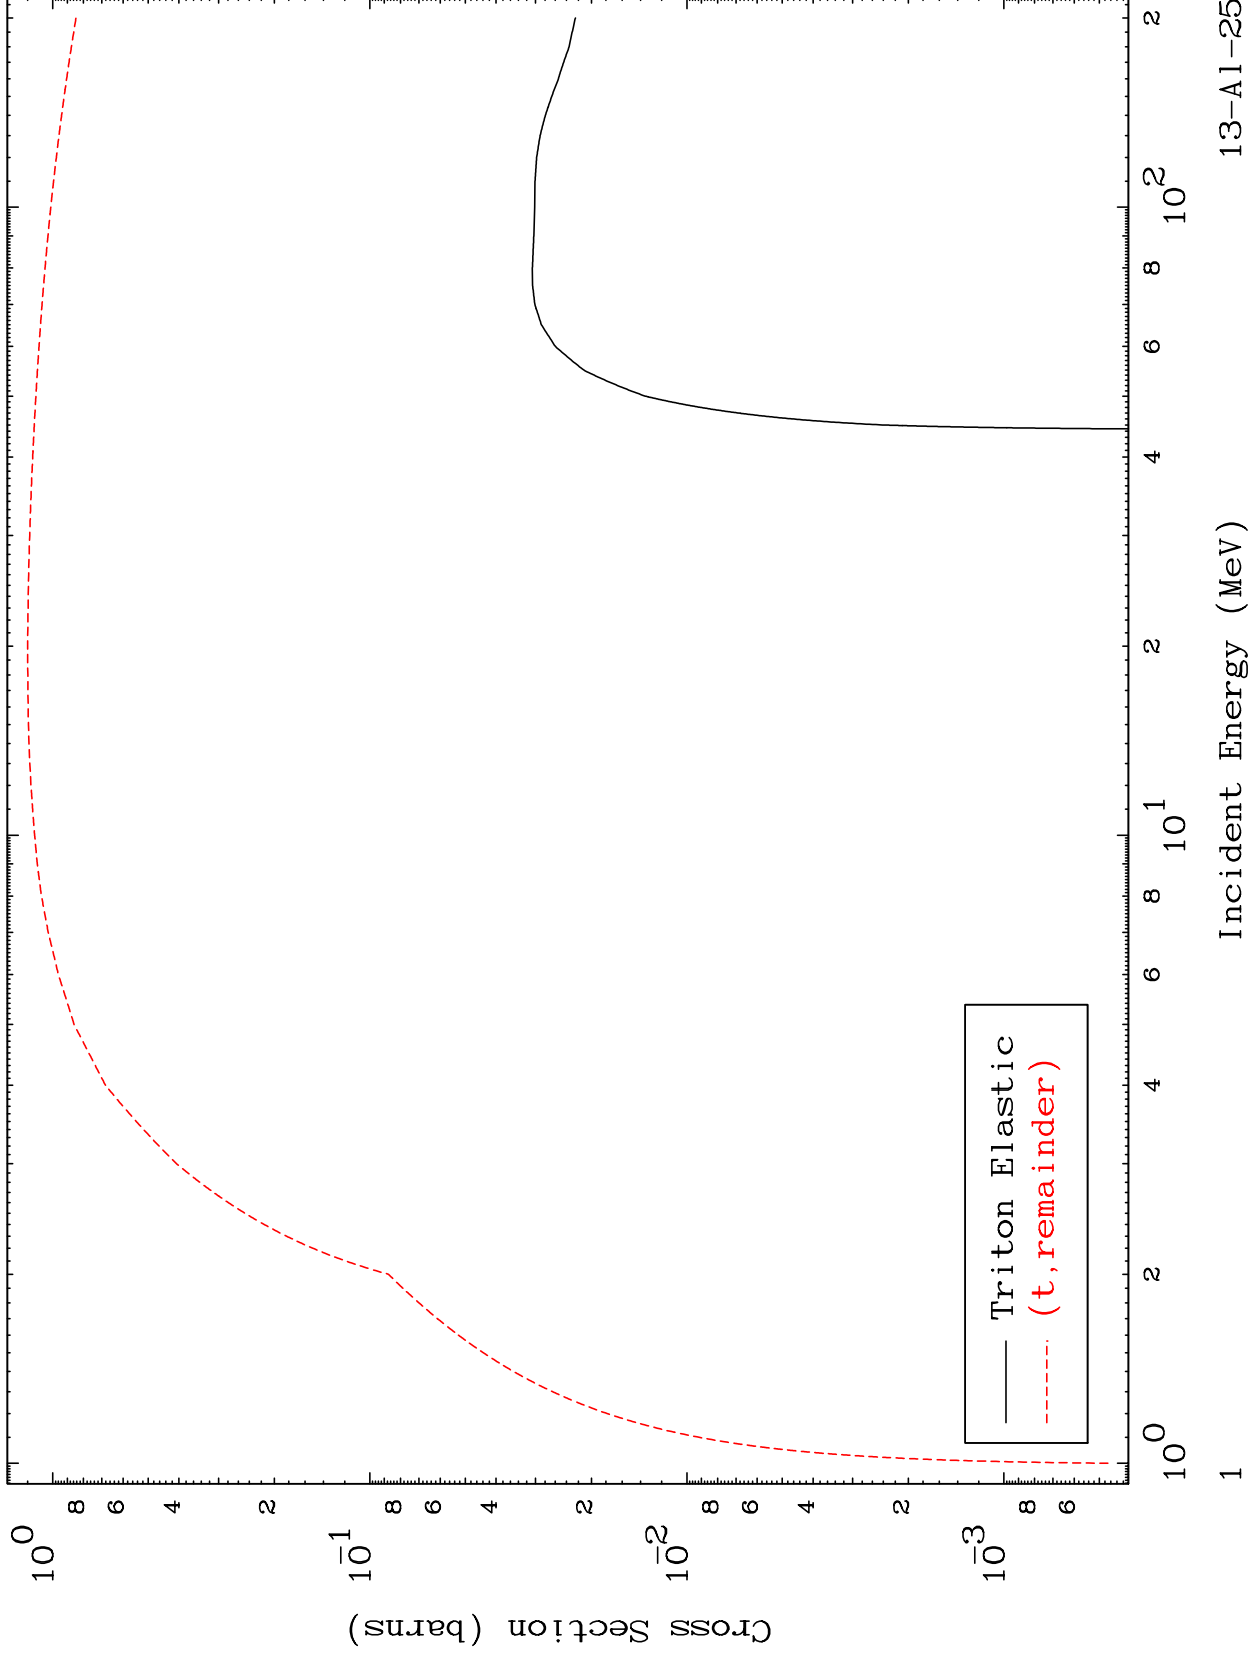

Press Mouse Button to Start

MAT 1319

Triton Major  
0 Kelvin Cross Sections

13-A1-25

Incident Energy (MeV)

13-A1-25