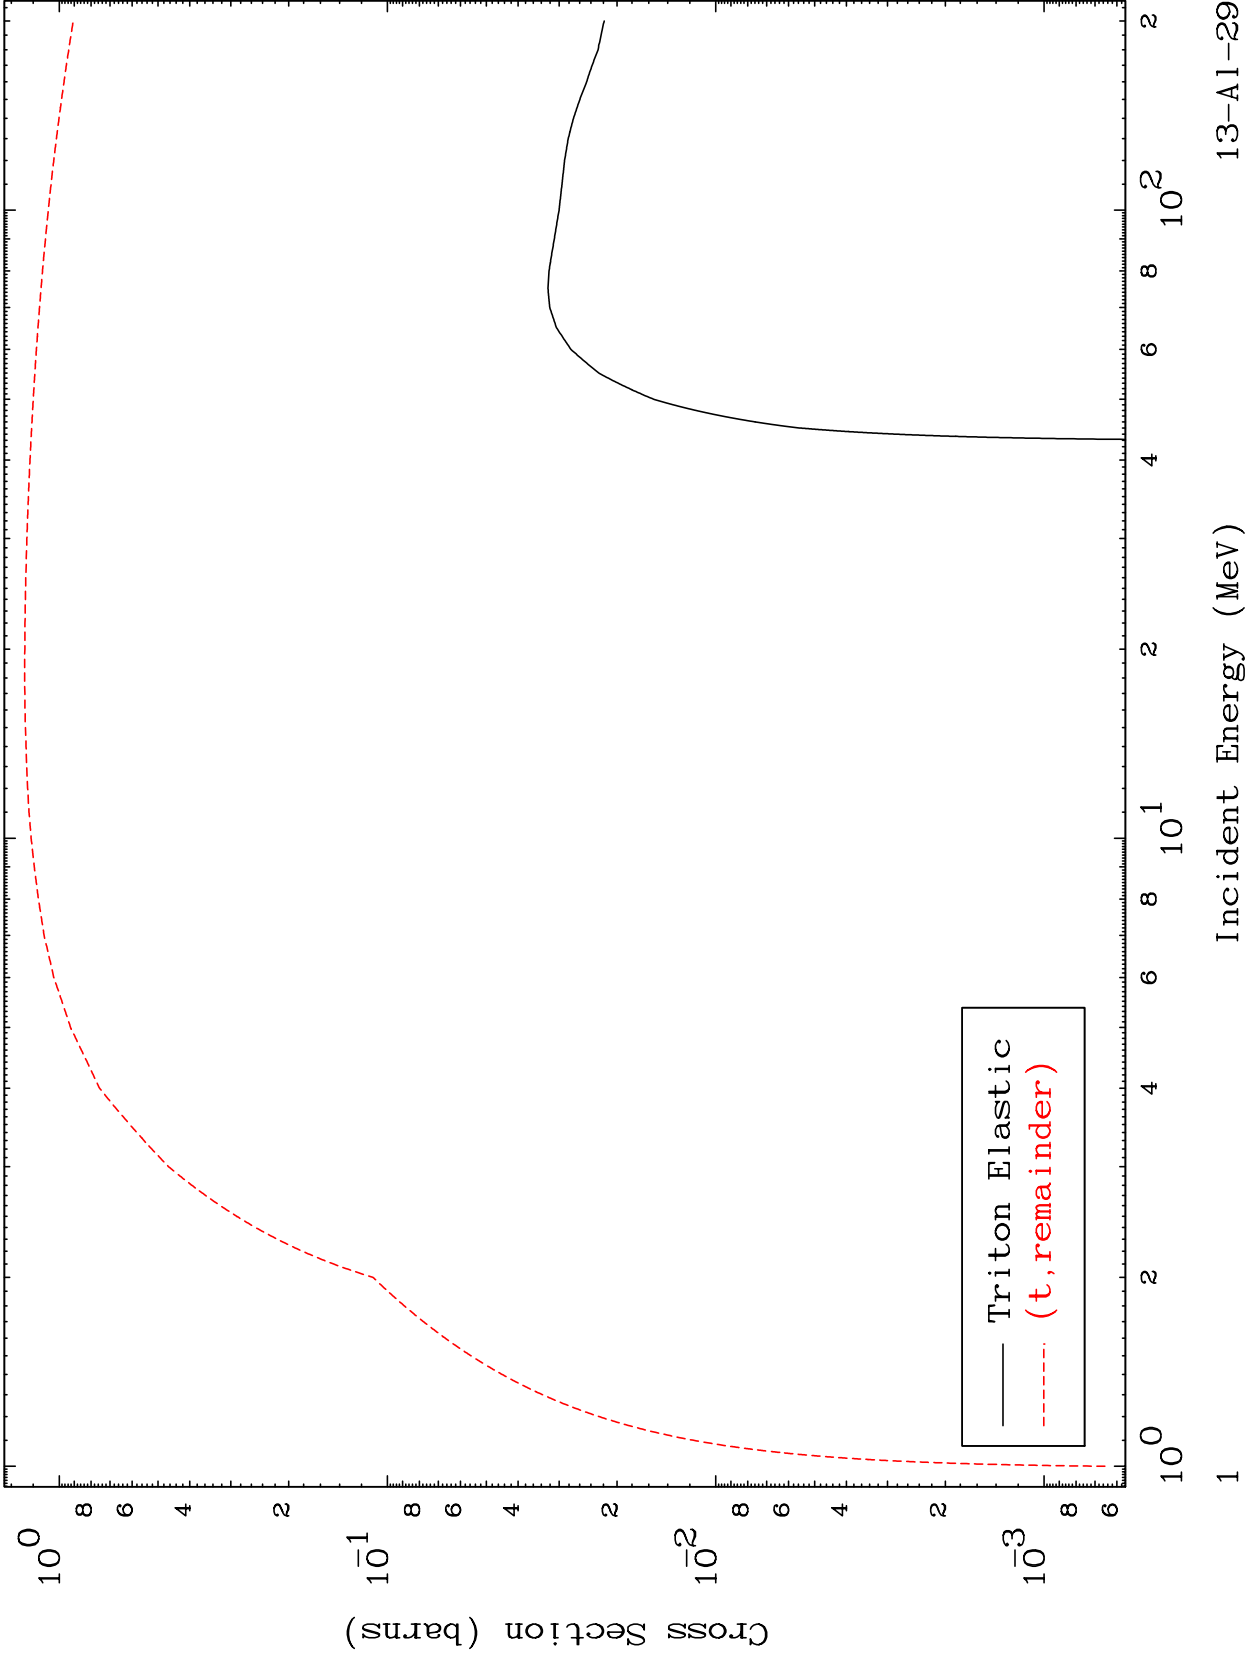

Press Mouse Button to Start

MAT 1331

Triton Major
0 Kelvin Cross Sections

13-A1-29

13-A1-29