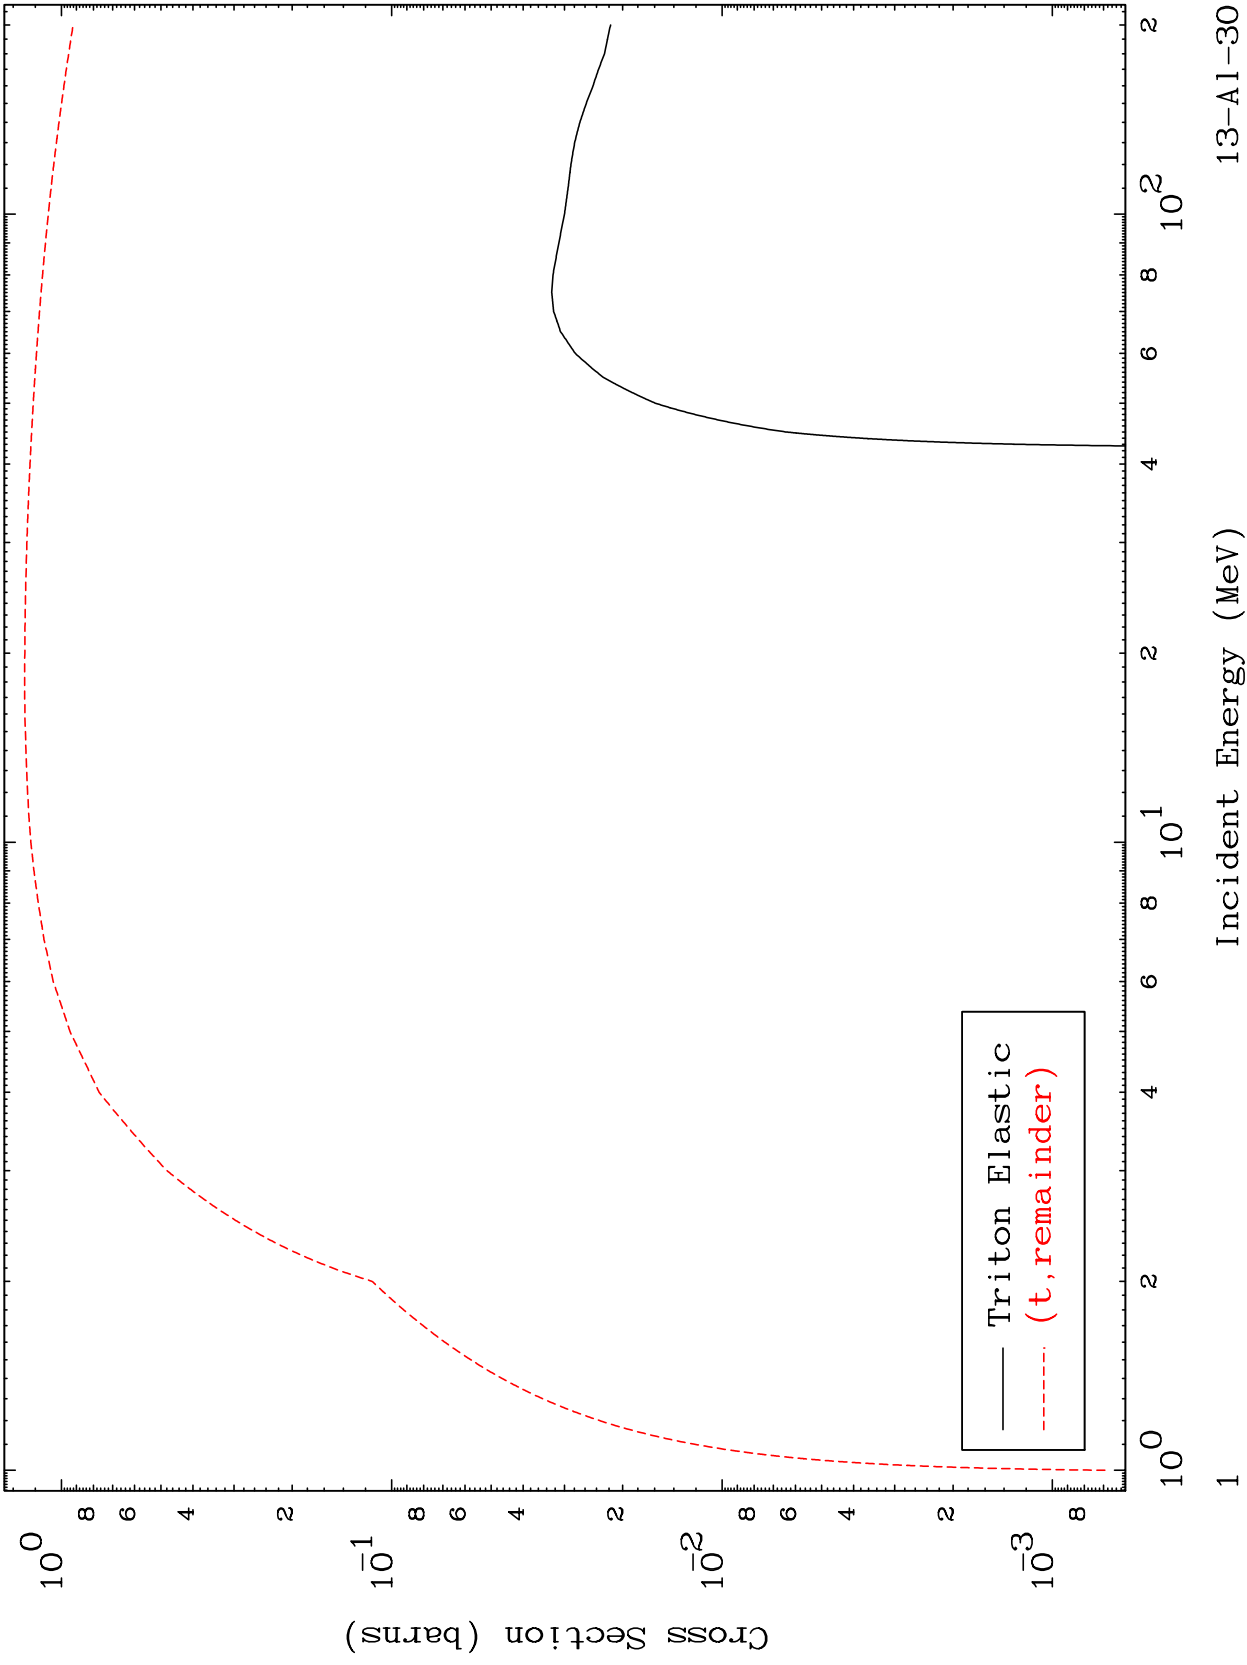

Press Mouse Button to Start

MAT 1334

Triton Major
0 Kelvin Cross Sections

13-Al-30

13-Al-30

Incident Energy (MeV)