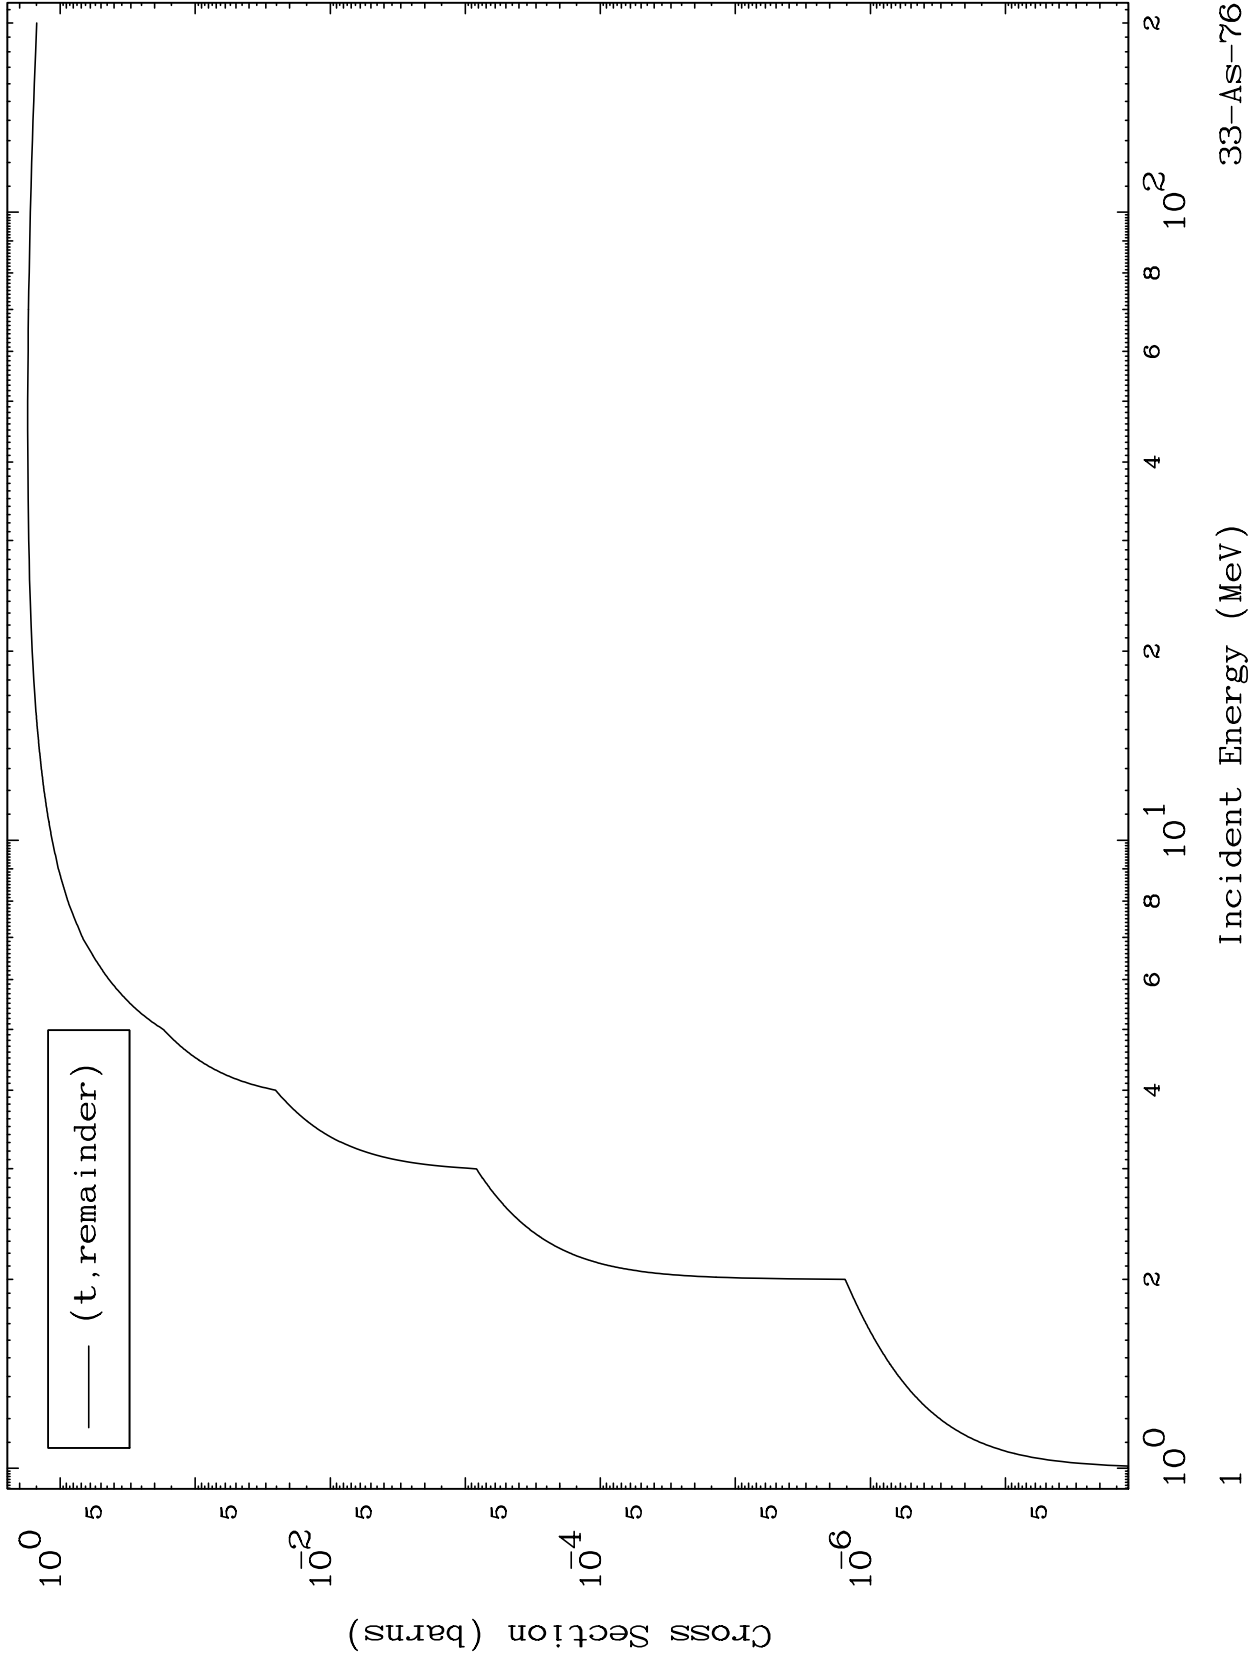

Press Mouse Button to Start

MAT 3328

Triton Major  
0 Kelvin Cross Sections

33-As-76

33-As-76

Incident Energy (MeV)