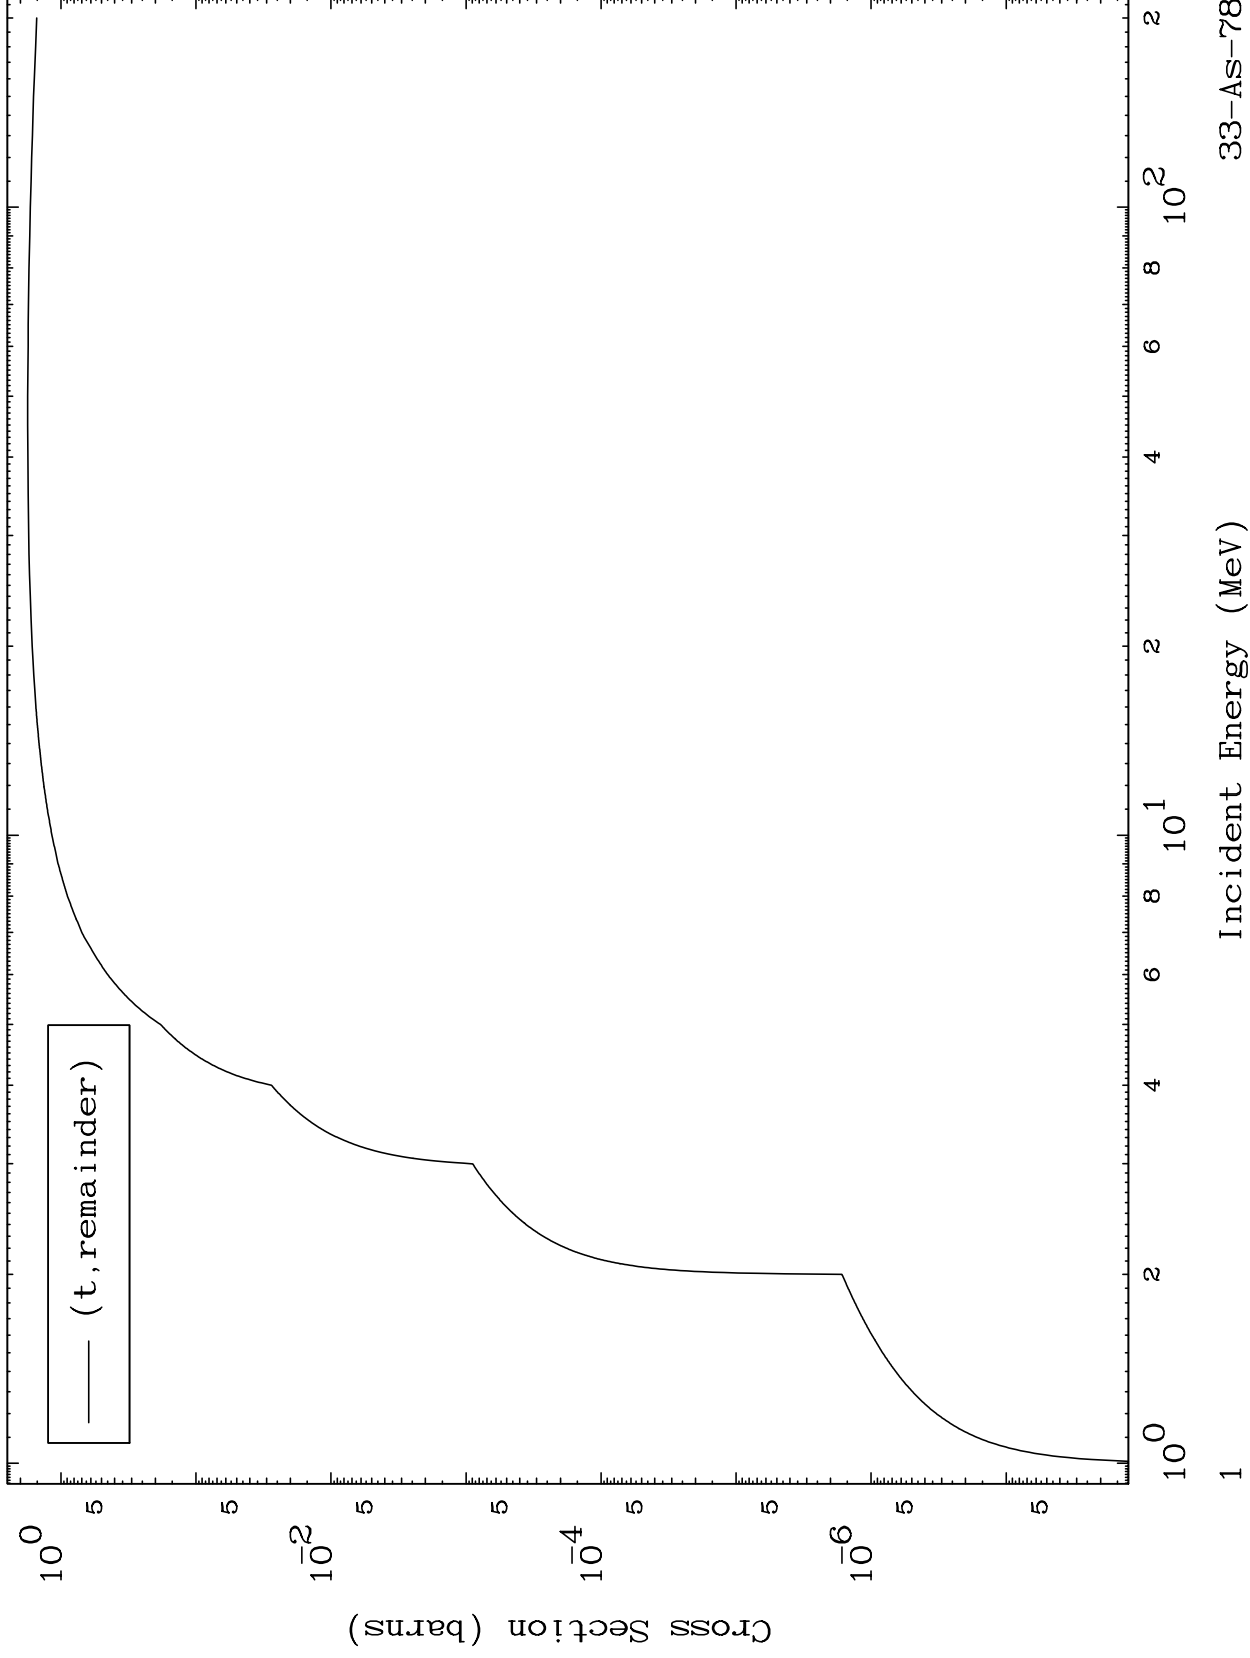

Press Mouse Button to Start

MAT 3334

Triton Major  
0 Kelvin Cross Sections

33-As-78

33-As-78