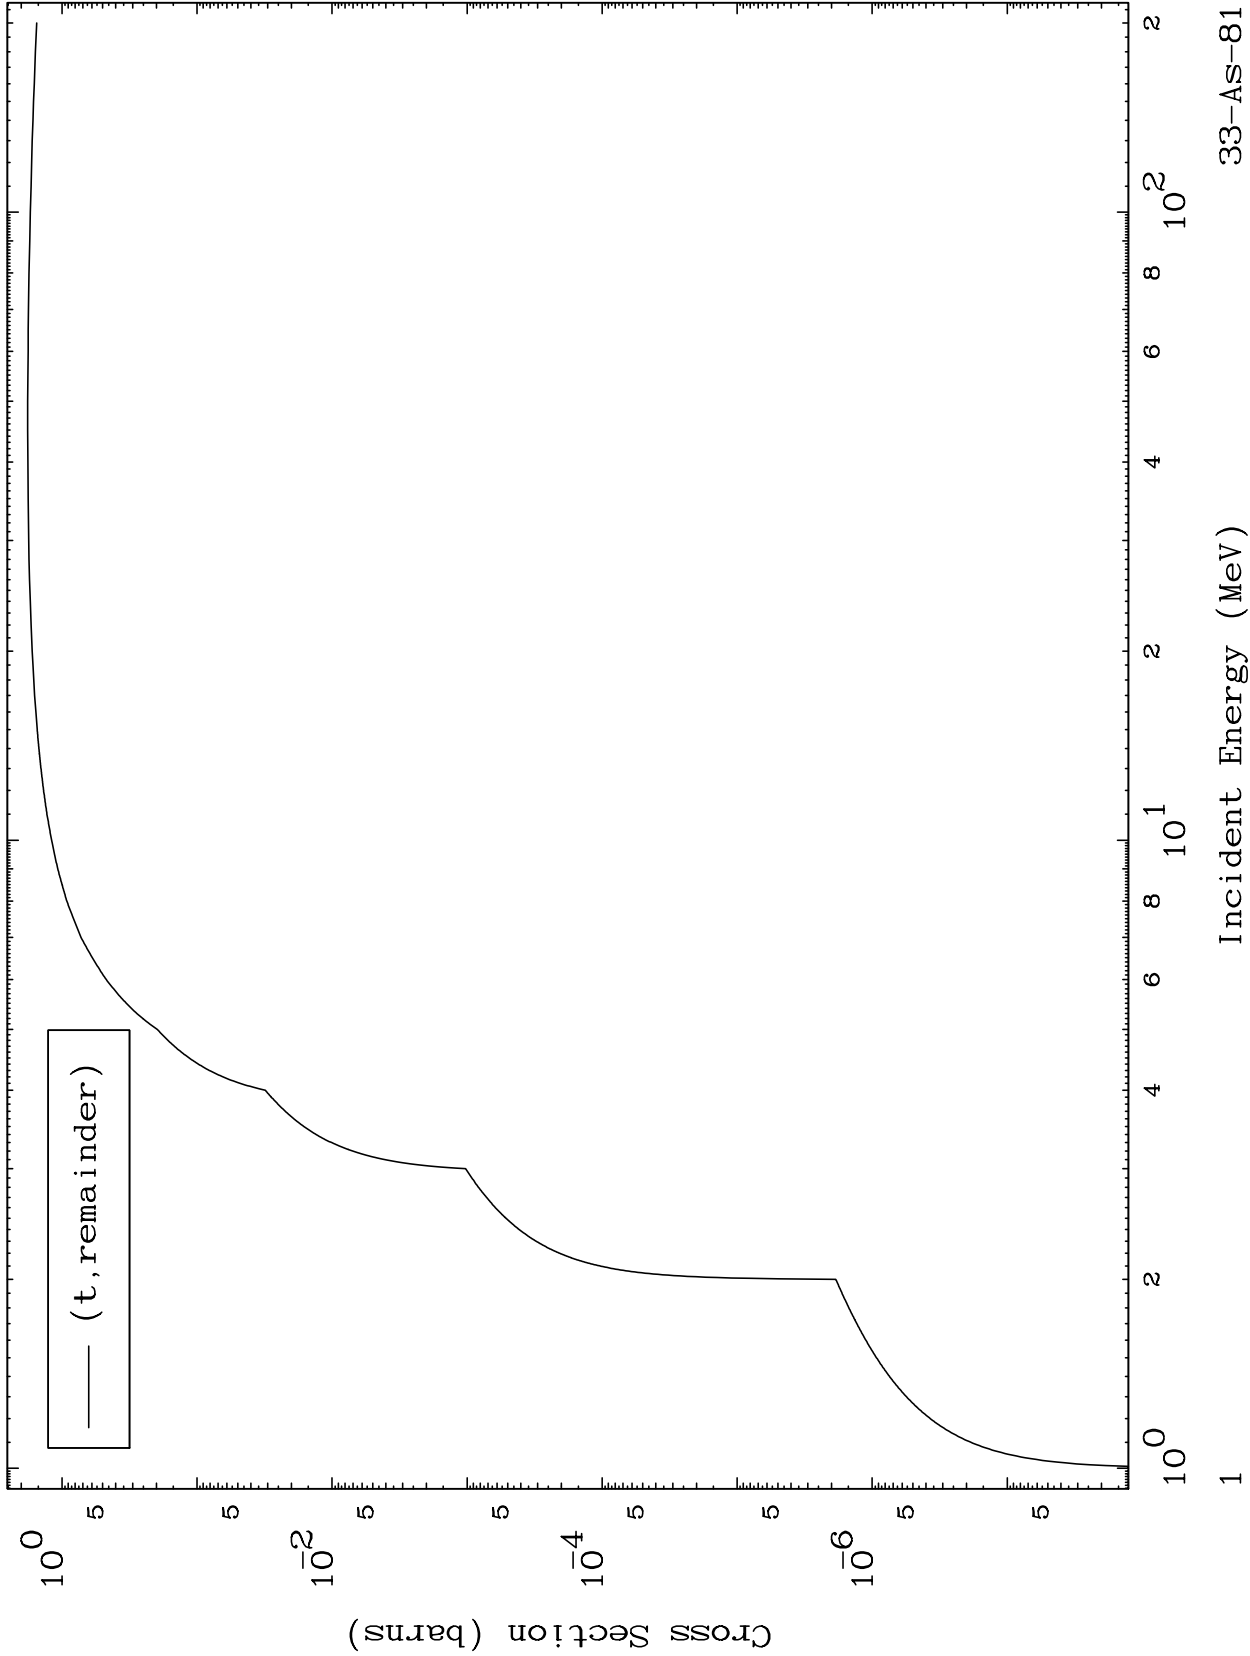

Press Mouse Button to Start

MAT 3343

Triton Major

33-As-81

0 Kelvin Cross Sections

Incident Energy (MeV)

33-As-81