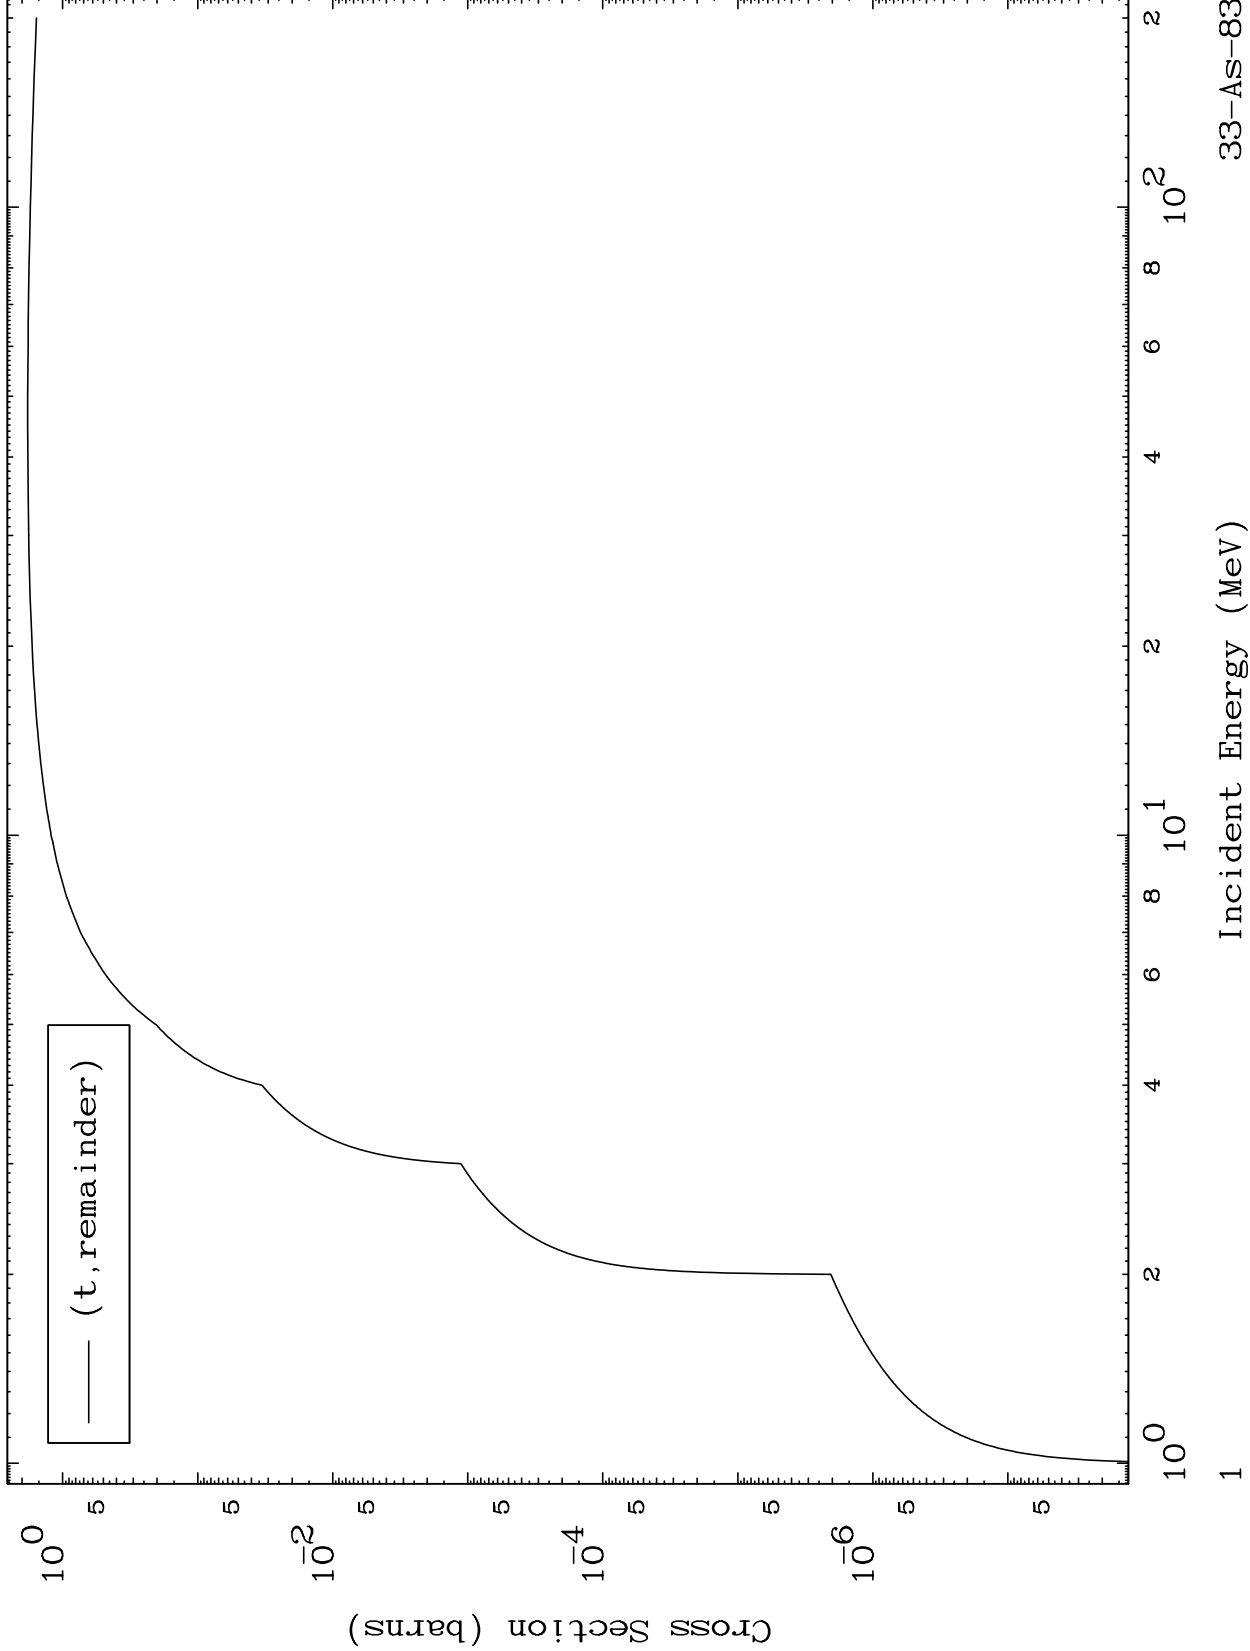

Press Mouse Button to Start

MAT 3349

Triton Major
0 Kelvin Cross Sections

33-As-83

33-As-83